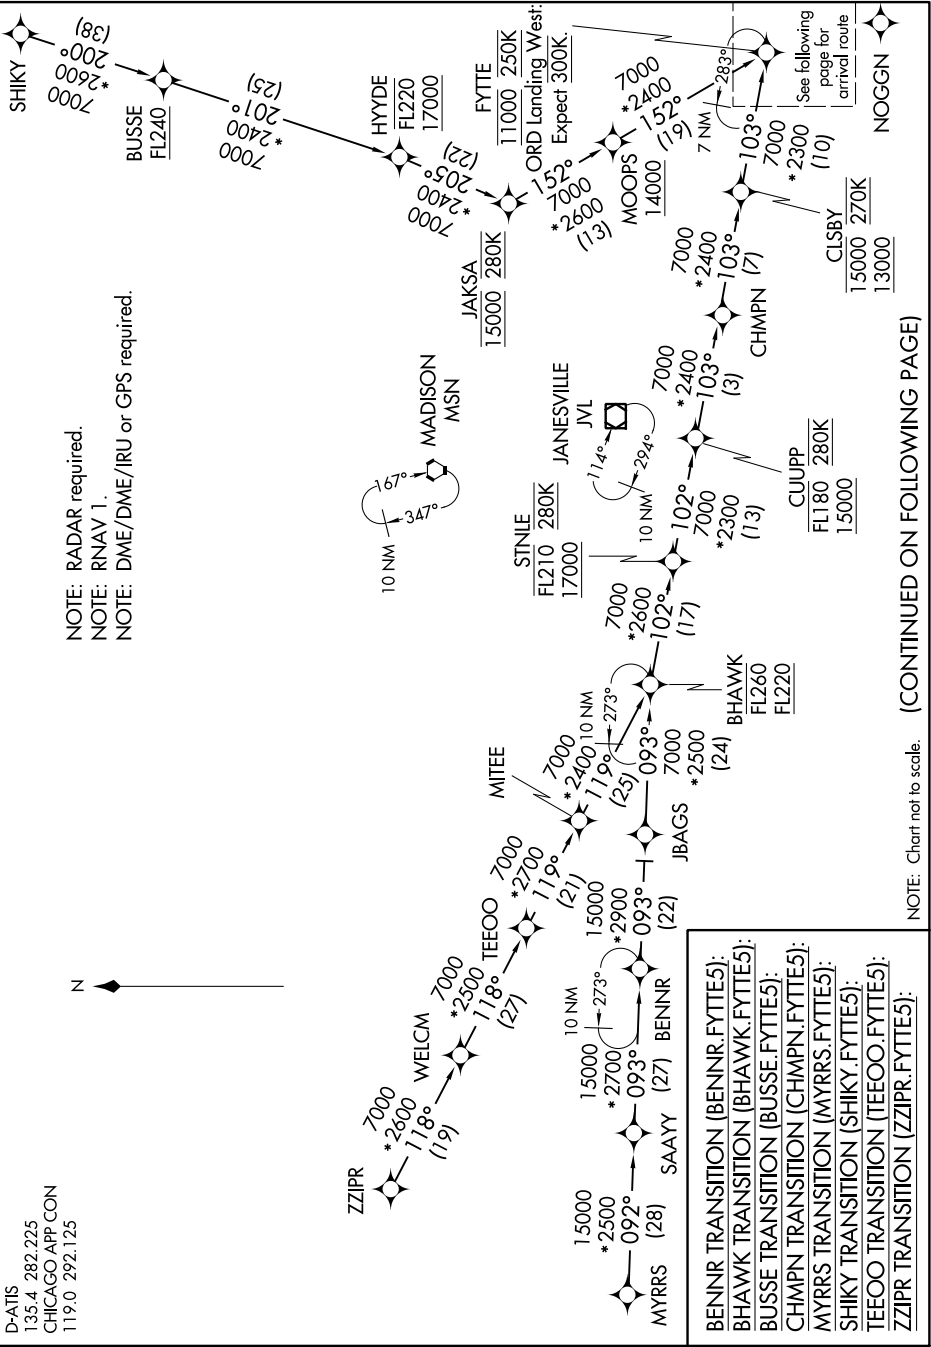

# FYTTE FIVE ARRIVAL (RNAV) Transition Routes

EC-3, 15 AUG 2019 to 12 SEP 2019

D-ATIS  
135.4 282.225  
CHICAGO APP CON  
119.0 292.125

NOTE: RADAR required.  
NOTE: RNAV 1.  
NOTE: DME/DME/IRU or GPS required.

NOTE: Chart not to scale. (CONTINUED ON FOLLOWING PAGE)

EC-3, 15 AUG 2019 to 12 SEP 2019