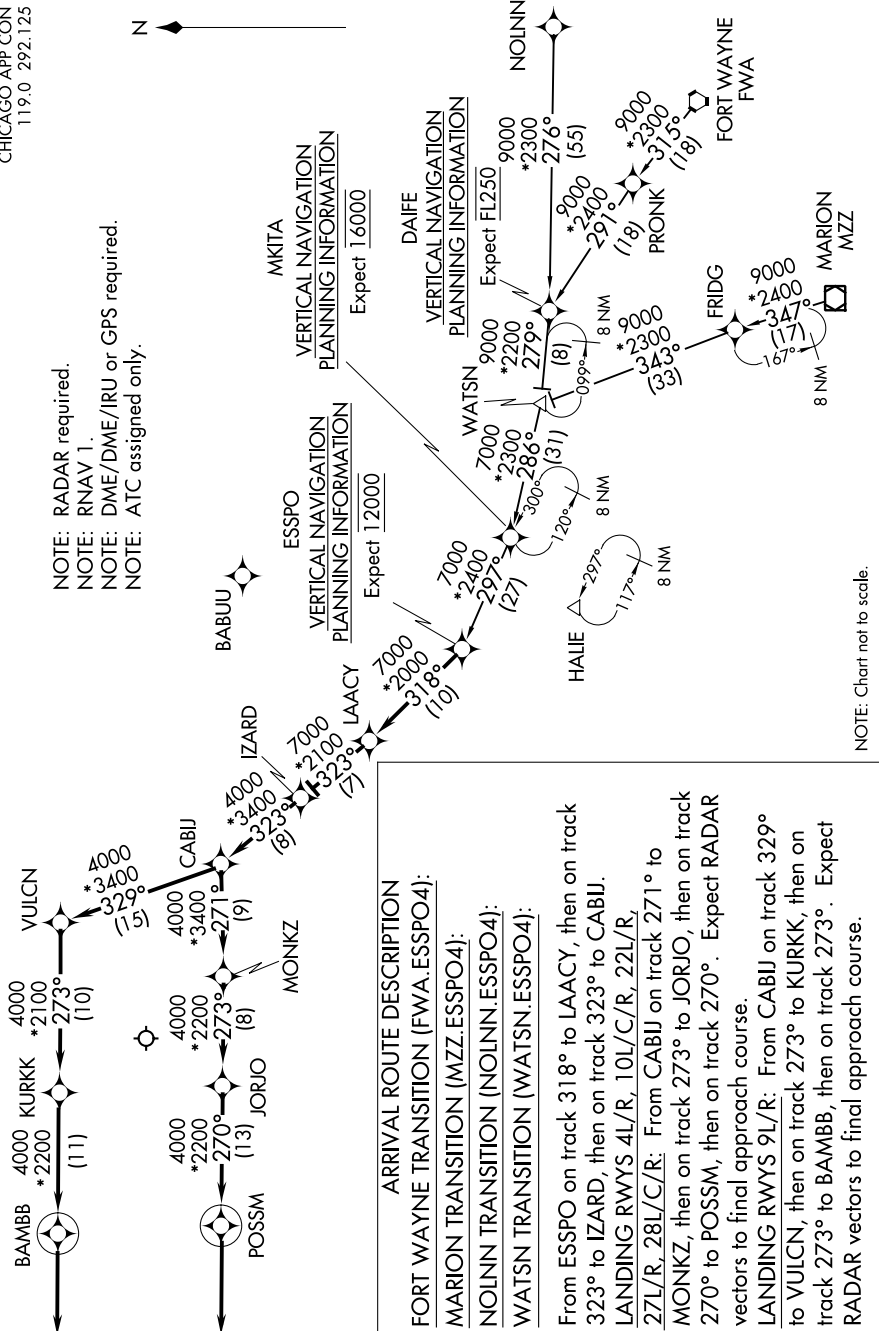

ESSPO FOUR ARRIVAL (RNAV)

EC-3: 15 AUG 2019 to 12 SEP 2019

D-ATIS
135.4 282.225
CHICAGO APP CON
119.0 292.125

NOTE: RADAR required.
NOTE: RNAV 1.
NOTE: DME/DME/IRU or GPS required.
NOTE: ATC assigned only.

ARRIVAL ROUTE DESCRIPTION
FORT WAYNE TRANSITION (FWA.ESSPO4):

MARION TRANSITION (MZZ.ESSPO4):

NOLNN TRANSITION (NOLNN.ESSPO4):

WATSN TRANSITION (WATSN.ESSPO4):

From ESSPO on track 318° to LAACY, then on track 323° to IZARD, then on track 323° to CABIJ.
LANDING RWYS 4L/R, 10L/C/R, 22L/R, 27L/R, 28L/C/R: From CABIJ on track 271° to MONKZ, then on track 273° to JORJO, then on track 270° to POSSM, then on track 270°. Expect RADAR vectors to final approach course.
LANDING RWYS 9L/R: From CABIJ on track 329° to VULCN, then on track 273° to KURKK, then on track 273° to BAMB B, then on track 273°. Expect RADAR vectors to final approach course.

NOTE: Chart not to scale.

EC-3: 15 AUG 2019 to 12 SEP 2019