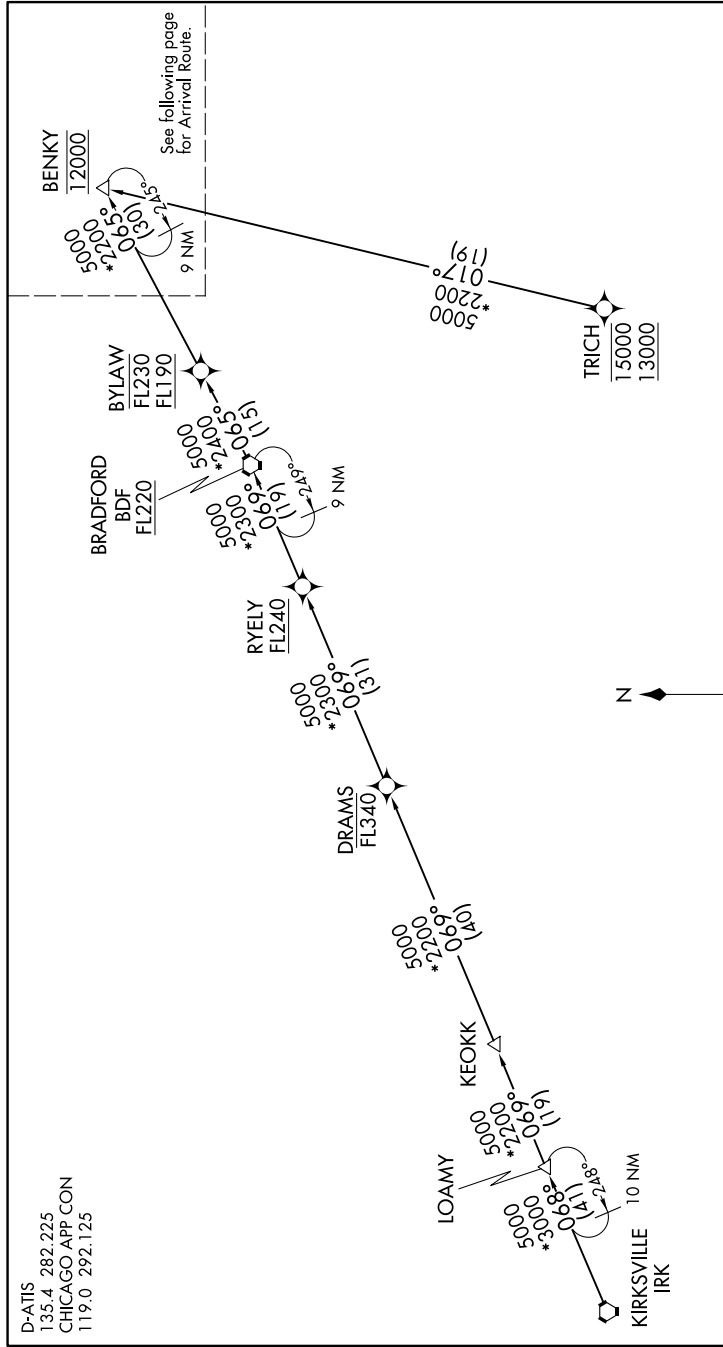

BENKY FIVE ARRIVAL (RNAV) Transition Routes

EC-3: 15 AUG 2019 to 12 SEP 2019

D-ATIS  
135.4 282.225  
CHICAGO APP CON  
119.0 292.125

BRADFORD TRANSITION (BDF.BENKY5):  
 BYLAW TRANSITION (BYLAW.BENKY5):  
 KIRKSVILLE TRANSITION (IRK.BENKY5):  
 LOAMY TRANSITION (LOAMY.BENKY5):  
 TRICH TRANSITION (TRICH.BENKY5):

NOTE: RADAR required.  
 NOTE: RNAV 1.  
 NOTE: DME/DME/IRU or GPS required.

(CONTINUED ON FOLLOWING PAGE)

NOTE: Chart not to scale.

EC-3: 15 AUG 2019 to 12 SEP 2019