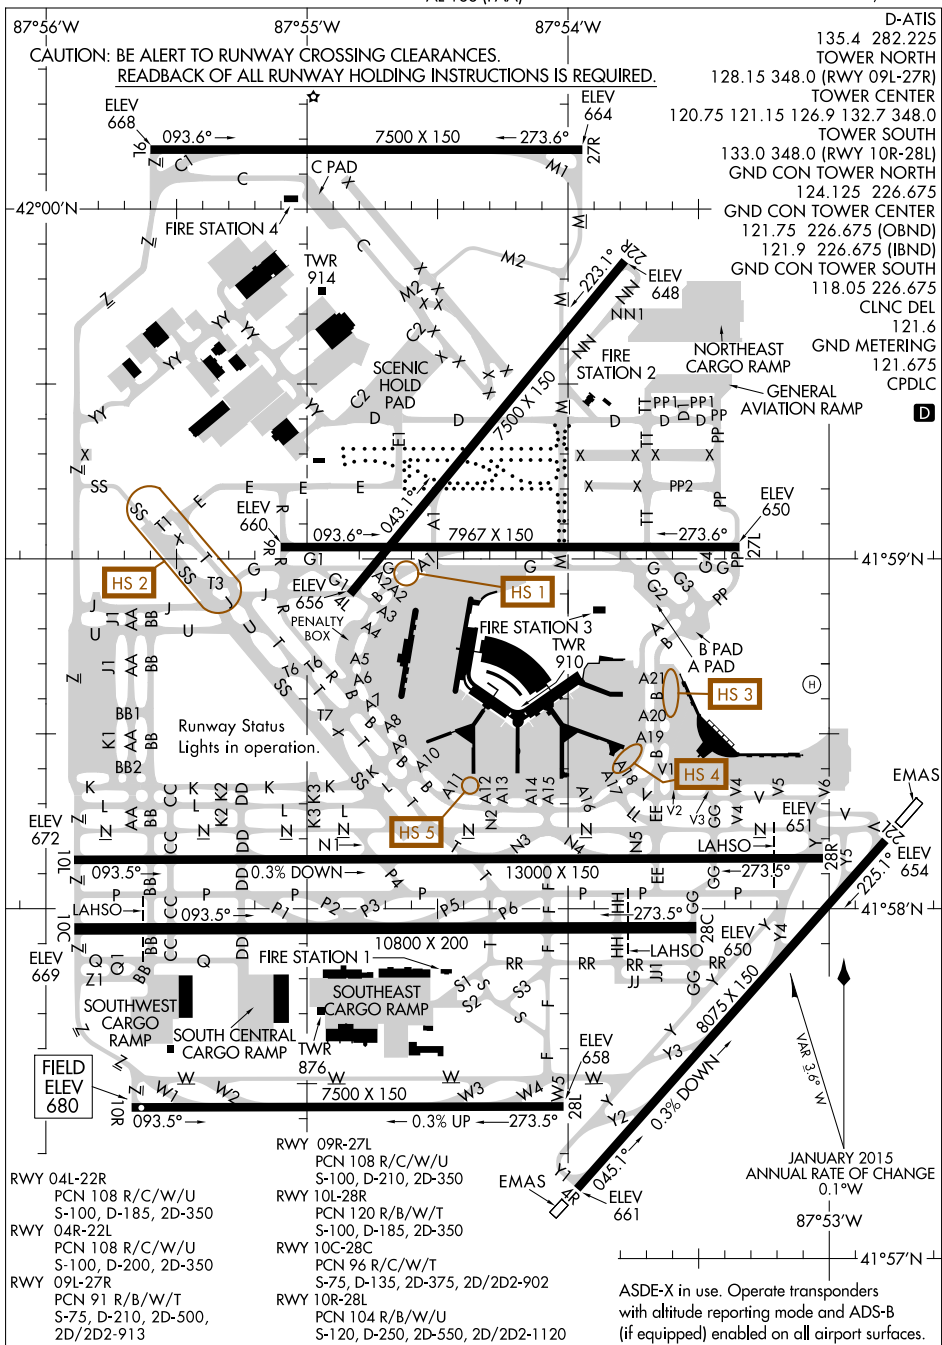

AIRPORT DIAGRAM

AL-166 (FAA)

CHICAGO O'HARE INTL (ORD)

CHICAGO, ILLINOIS

EC-3, 15 AUG 2019 to 12 SEP 2019

EC-3, 15 AUG 2019 to 12 SEP 2019

AIRPORT DIAGRAM

CHICAGO, ILLINOIS CHICAGO O'HARE INTL (ORD)