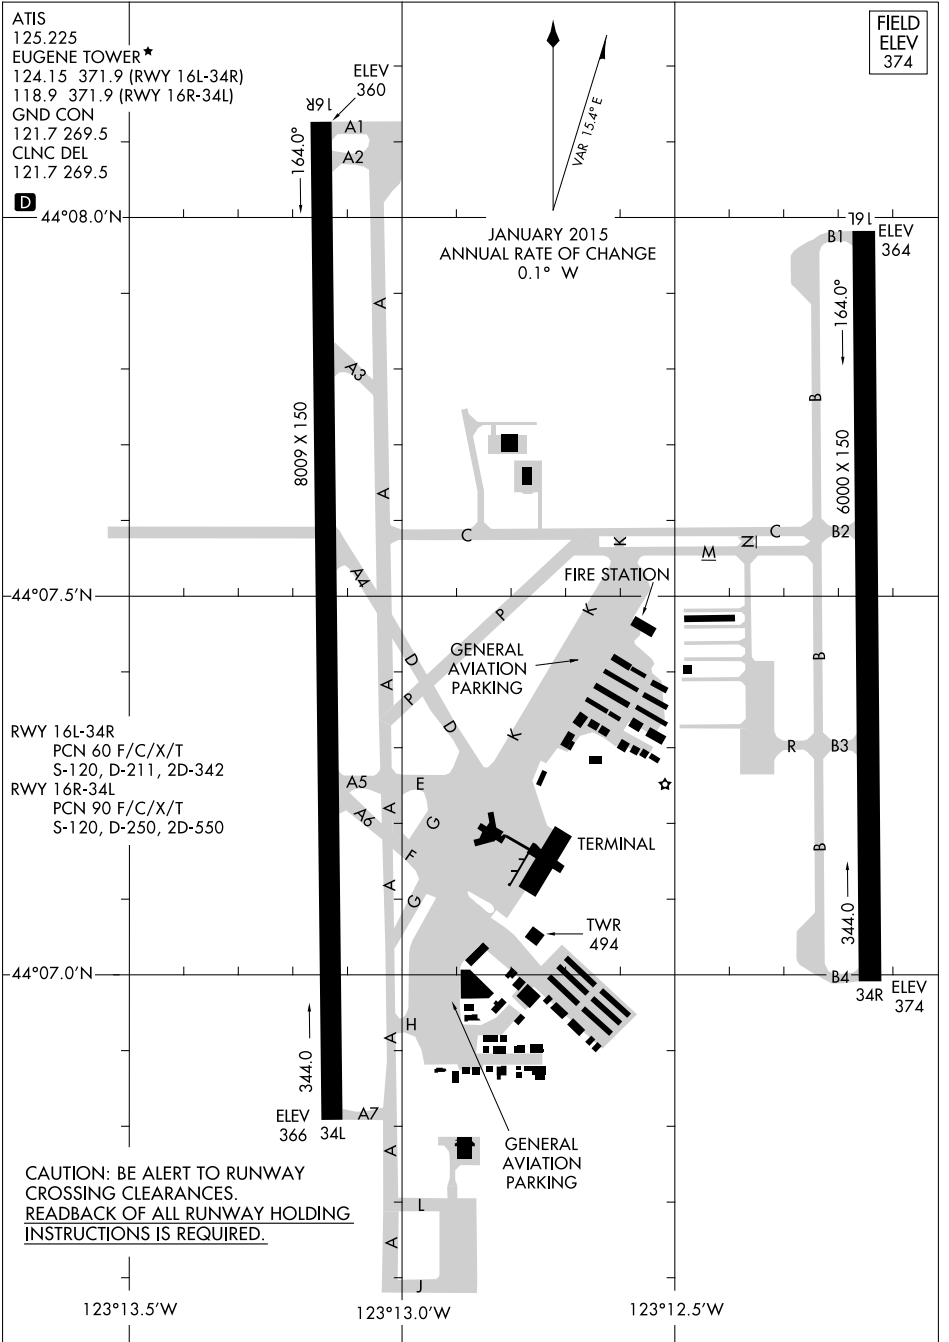

17341
AIRPORT DIAGRAM

MAHLON SWEET FIELD (EUG)
 EUGENE, OREGON

AL-140 (FAA)

AIRPORT DIAGRAM
 17341

EUGENE, OREGON
 MAHLON SWEET FIELD (EUG)