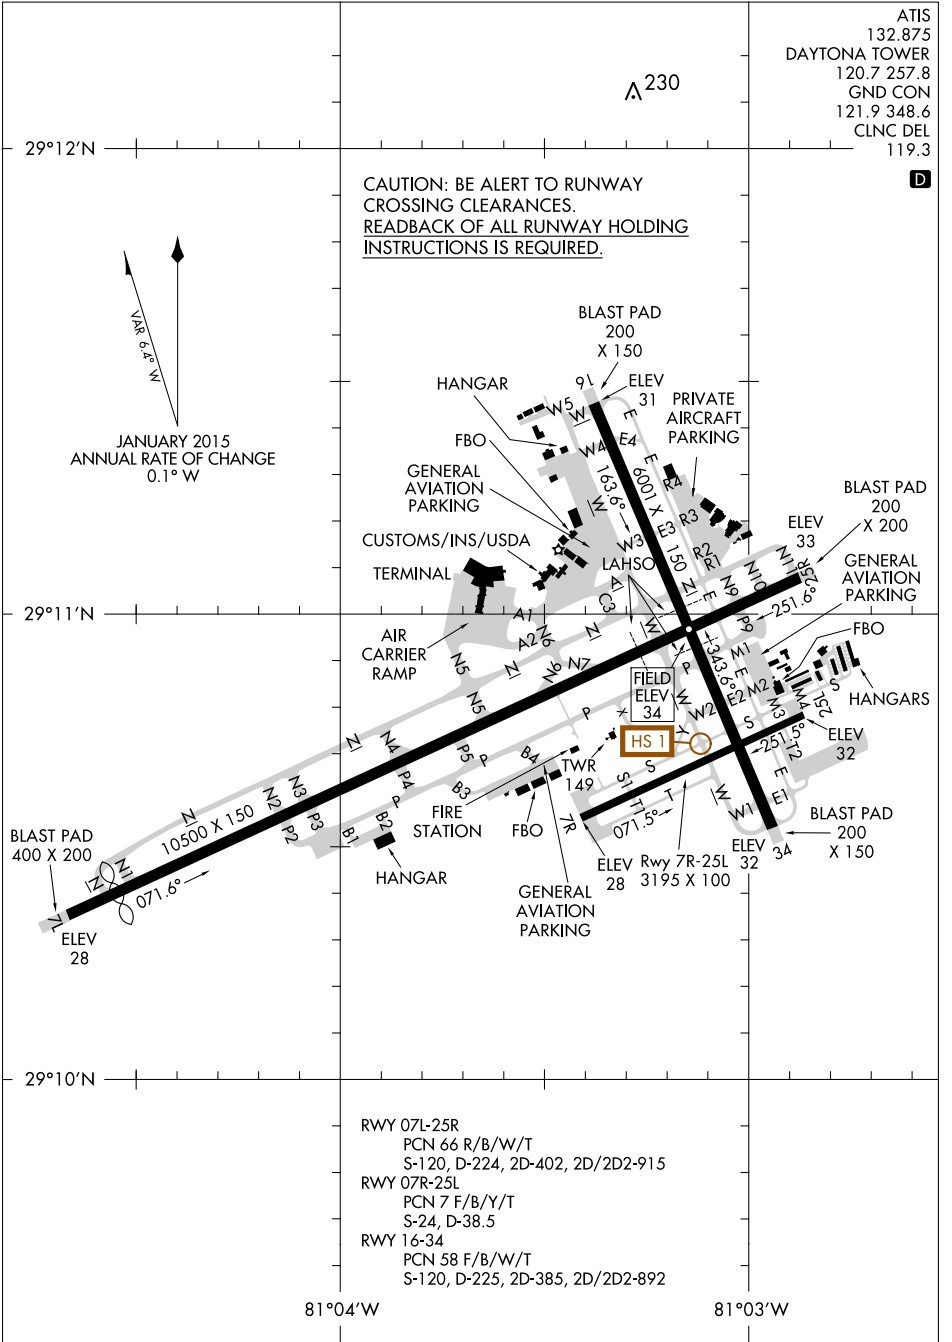

AIRPORT DIAGRAM

AL-110 (FAA)

DAYTONA BEACH INTL (DAB)
DAYTONA BEACH, FLORIDA

SE-3, 15 AUG 2019 to 12 SEP 2019

SE-3, 15 AUG 2019 to 12 SEP 2019

AIRPORT DIAGRAM

DAYTONA BEACH, FLORIDA
DAYTONA BEACH INTL (DAB)