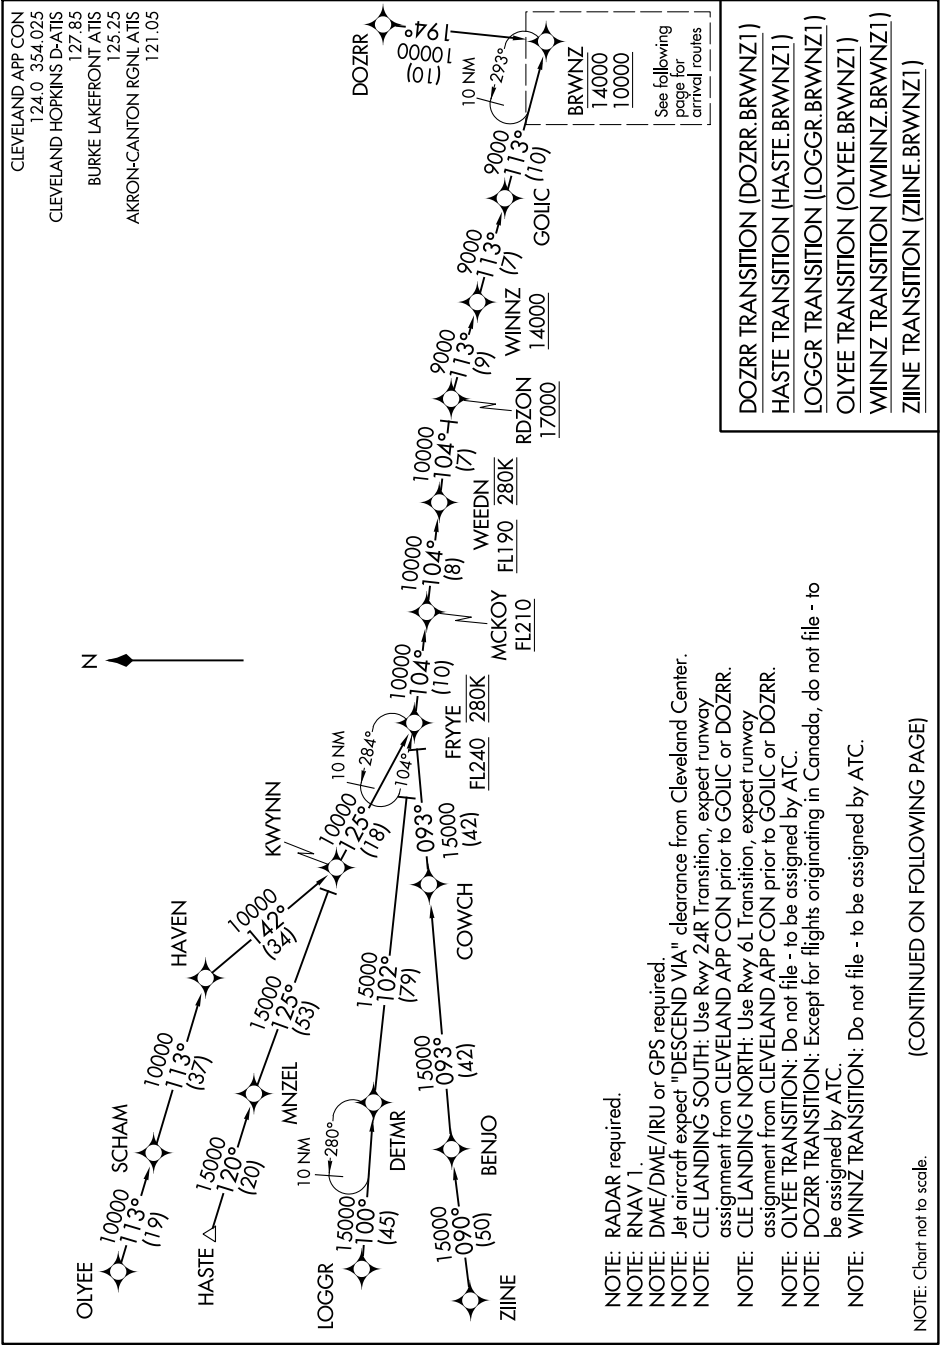

BRWNZ ONE ARRIVAL (RNAV) Transition Routes

CLEVELAND, OHIO

EC-2: 15 AUG 2019 to 12 SEP 2019

BRWNZ ONE ARRIVAL (RNAV) Transition Routes

CLEVELAND, OHIO

EC-2: 15 AUG 2019 to 12 SEP 2019