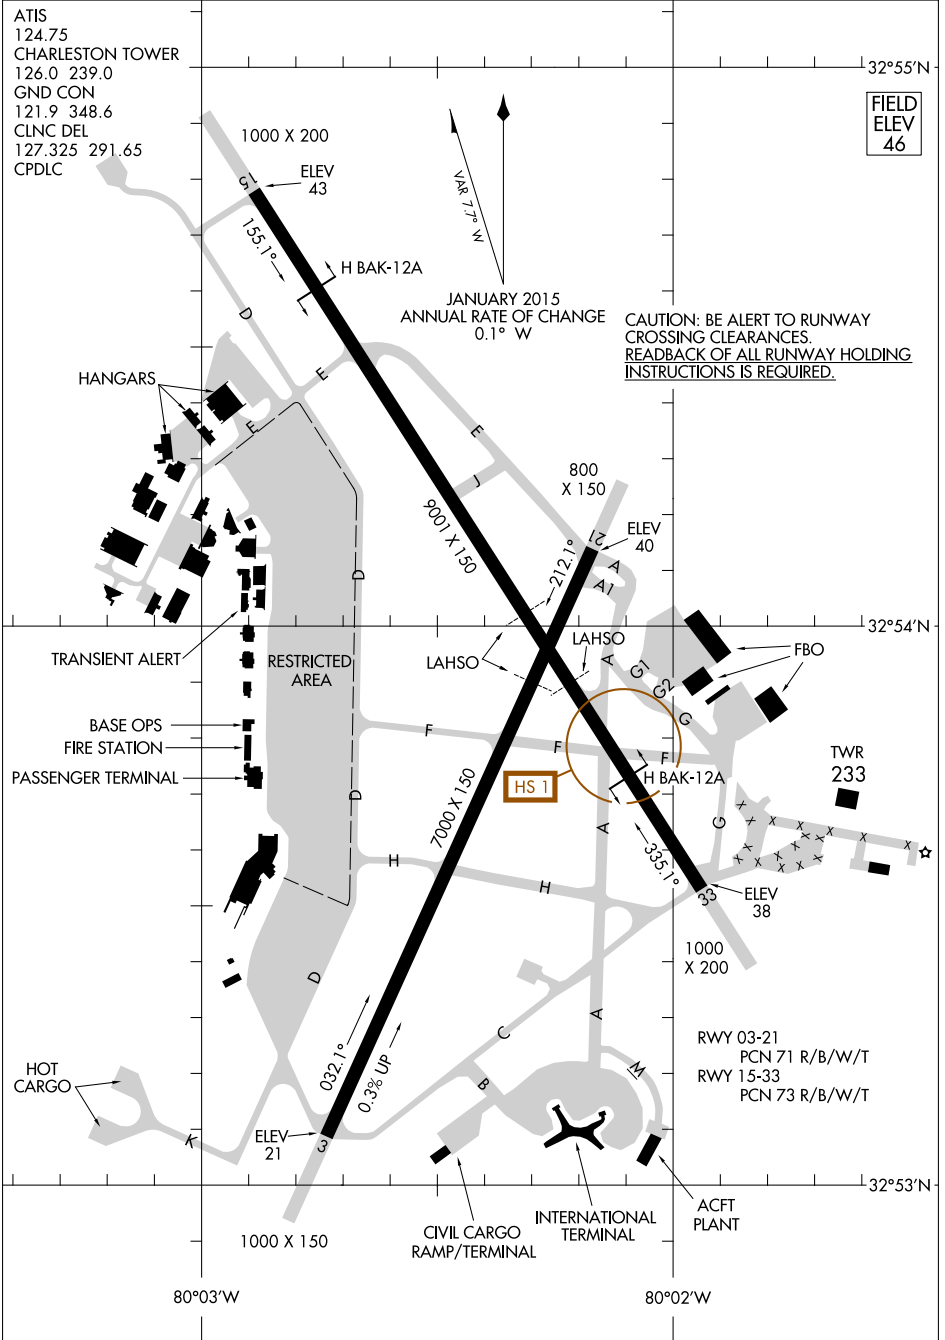

19227

AIRPORT DIAGRAM

AL-76 (FAA)

CHARLESTON AFB/INTL (CHS)
CHARLESTON, SOUTH CAROLINA

ATIS 124.75
 CHARLESTON TOWER 126.0 239.0
 GND CON 121.9 348.6
 CLNC DEL 127.325 291.65
 CPDLC

FIELD
 ELEV
 46

SE-2, 15 AUG 2019 to 12 SEP 2019

SE-2, 15 AUG 2019 to 12 SEP 2019

AIRPORT DIAGRAM

19227

CHARLESTON, SOUTH CAROLINA
CHARLESTON AFB/INTL (CHS)