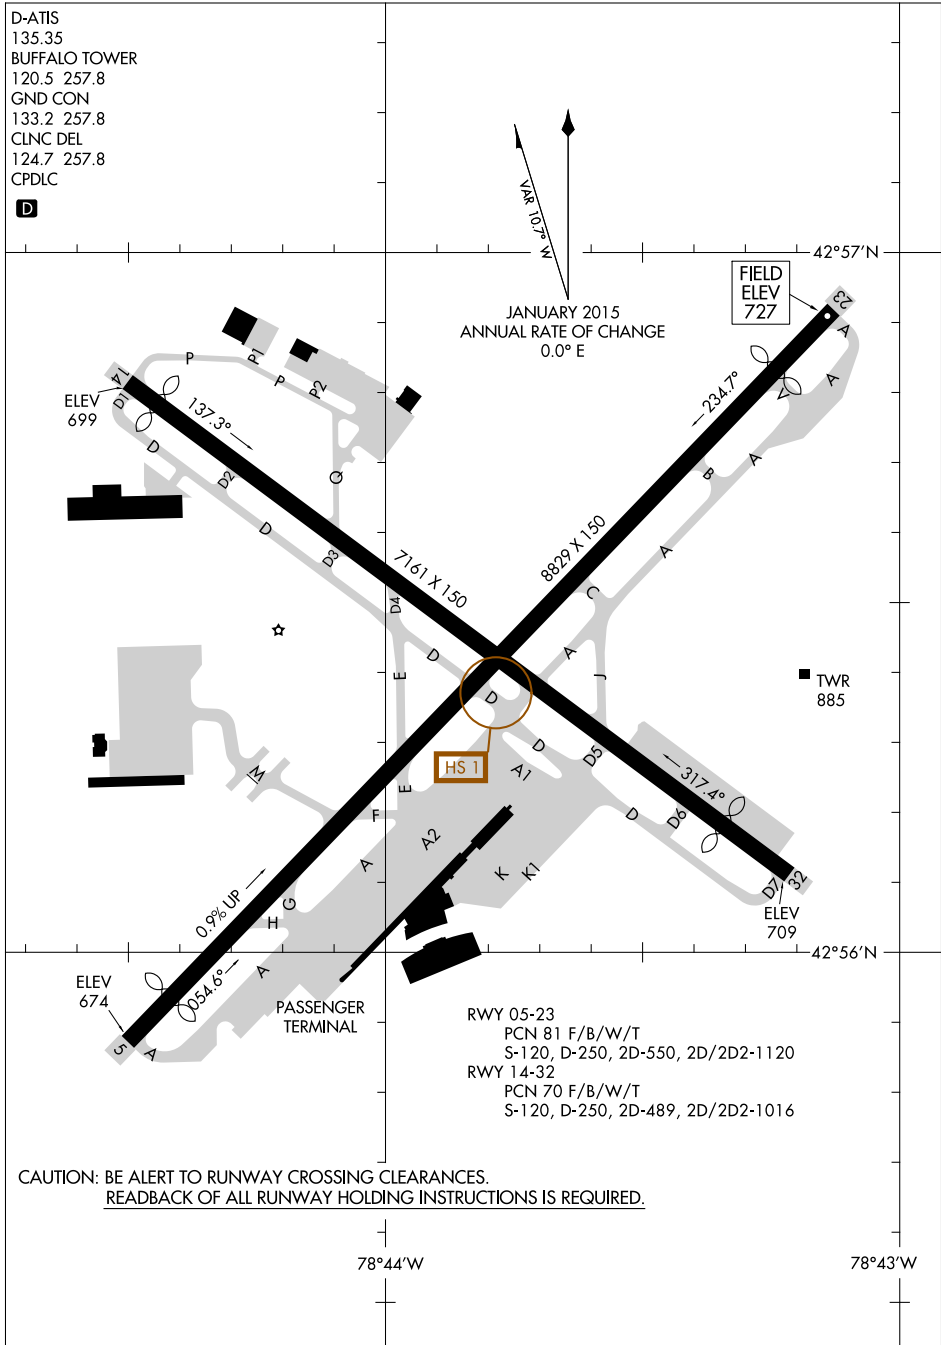

# AIRPORT DIAGRAM

AL-65 (FAA)

D-ATIS  
135.35  
BUFFALO TOWER  
120.5 257.8  
GND CON  
133.2 257.8  
CLNC DEL  
124.7 257.8  
CPDLC

NE-2: 15 AUG 2019 to 12 SEP 2019

NE-2: 15 AUG 2019 to 12 SEP 2019

**CAUTION: BE ALERT TO RUNWAY CROSSING CLEARANCES.  
READBACK OF ALL RUNWAY HOLDING INSTRUCTIONS IS REQUIRED.**