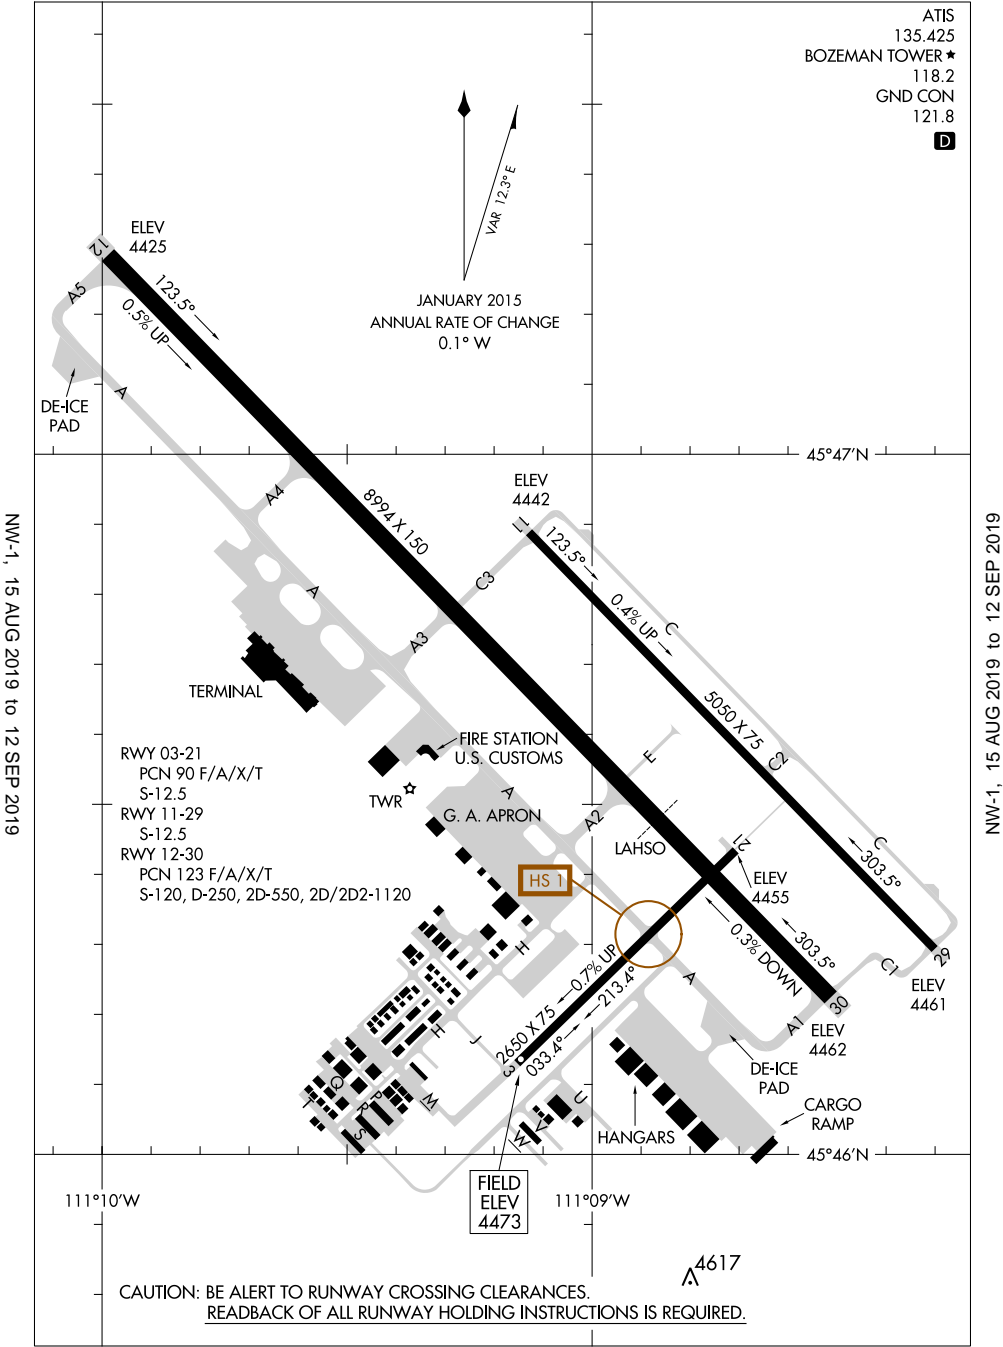

AIRPORT DIAGRAM

BOZEMAN YELLOWSTONE INTL (BZN)

BOZEMAN, MONTANA

AL-59 (FAA)

ATIS 135.425
 BOZEMAN TOWER ★ 118.2
 GND CON 121.8
D

NW-1, 15 AUG 2019 to 12 SEP 2019

NW-1, 15 AUG 2019 to 12 SEP 2019

AIRPORT DIAGRAM