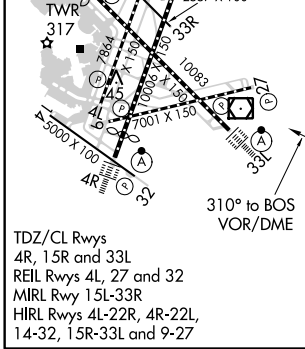

VOR/DME BOS 112.7 Chan 74	APP CRS 310°	Rwy ldg TDZE Apt Elev N/A N/A 20
---	------------------------	--

VOR/DME-A

GENERAL EDWARD LAWRENCE LOGAN INTL (BOS)

▼ Circling NA to Rwy 14. ▲ Circling NA for Cats C and D west of Rwys 4L and 15R.	MISSED APPROACH: Climb to 1500 then climbing right turn to 3000 on BOS VOR/DME R-030 to WAXEN INT/BOS 14 DME and hold.
---	--

CATEGORY	A	B	C	D
CIRCLING	960-1¼ 940 (1000-1¼)	1060-1½ 1040 (1100-1½)	640-1¾ 620 (700-1¾)	640-2 620 (700-2)

NE-1, 15 AUG 2019 to 12 SEP 2019

NE-1, 15 AUG 2019 to 12 SEP 2019