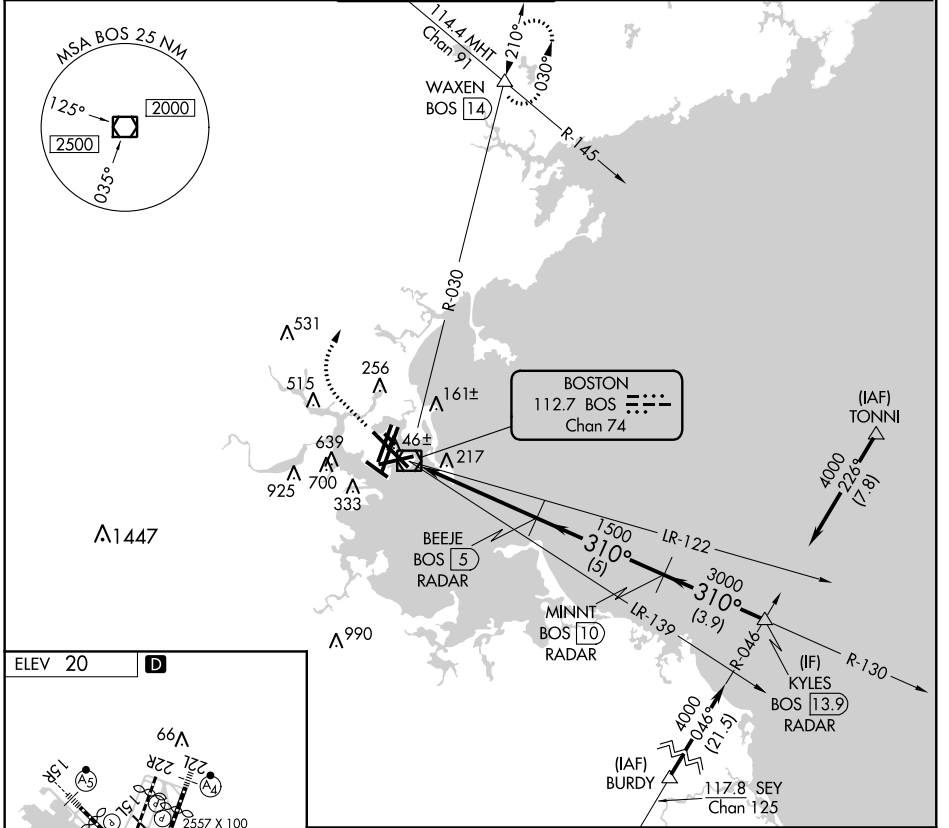

VOR/DME BOS 112.7 Chan 74	APP CRS 310°	Rwy ldg TDZE Apt Elev N/A N/A 20
---	------------------------	--

VOR/DME-A

GENERAL EDWARD LAWRENCE LOGAN INTL (BOS)

▼ Circling NA to Rwy 14. ▲ Circling NA for Cats C and D west of Rwys 4L and 15R.	MISSED APPROACH: Climb to 1500 then climbing right turn to 3000 on BOS VOR/DME R-030 to WAXEN INT/BOS 14 DME and hold.
---	--

D-ATIS 135.0	BOSTON APP CON 120.6 263.1	BOSTON TOWER 128.8 257.8	GND CON 121.9	CLNC DEL 121.65 257.8	CPDLC
------------------------	--------------------------------------	------------------------------------	-------------------------	---------------------------------	-------

CATEGORY	A	B	C	D
CIRCLING	960-1¼ 940 (1000-1¼)	1060-1½ 1040 (1100-1½)	640-1¾ 620 (700-1¾)	640-2 620 (700-2)

NE-1, 15 AUG 2019 to 12 SEP 2019

NE-1, 15 AUG 2019 to 12 SEP 2019