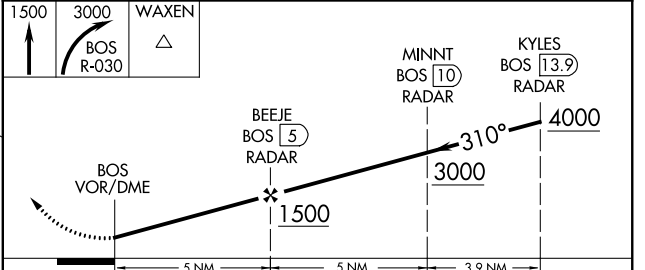

VOR/DME BOS 112.7 Chan 74	APP CRS 310°	Rwy ldg TDZE Apt Elev N/A N/A 20

VOR/DME-A

GENERAL EDWARD LAWRENCE LOGAN INTL (BOS)

▼ Circling NA to Rwy 14. ▲ Circling NA for Cats C and D west of Rwys 4L and 15R.	MISSED APPROACH: Climb to 1500 then climbing right turn to 3000 on BOS VOR/DME R-030 to WAXEN INT/BOS 14 DME and hold.

D-ATIS 135.0	BOSTON APP CON 120.6 263.1	BOSTON TOWER 128.8 257.8	GND CON 121.9	CLNC DEL 121.65 257.8	CPDLC

CATEGORY	A	B	C	D
CIRCLING	960-1¼ 940 (1000-1¼)	1060-1½ 1040 (1100-1½)	640-1¾ 620 (700-1¾)	640-2 620 (700-2)

NE-1, 15 AUG 2019 to 12 SEP 2019

NE-1, 15 AUG 2019 to 12 SEP 2019