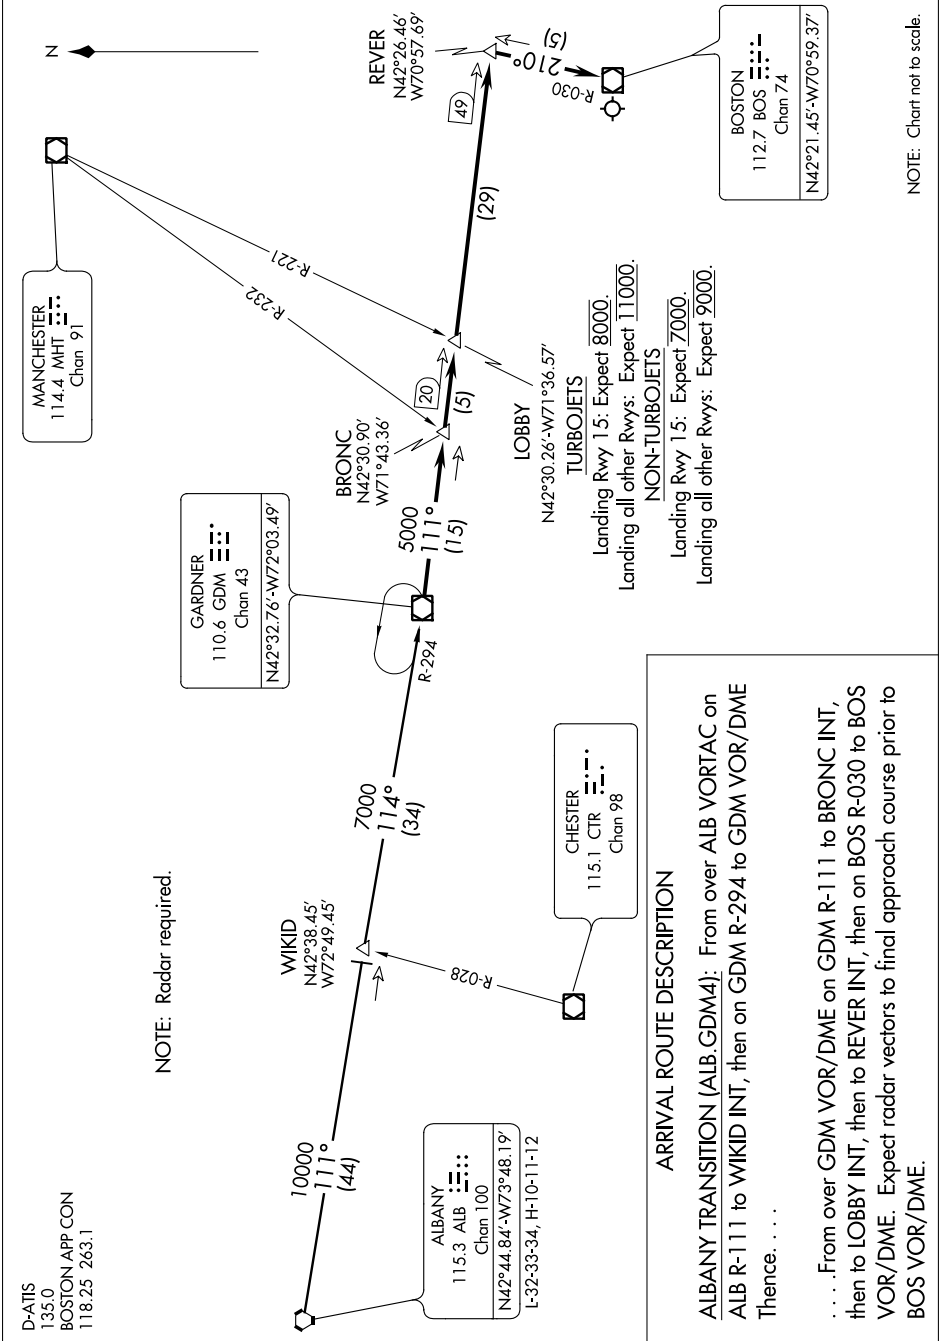

GARDNER FOUR ARRIVAL

NE-1, 15 AUG 2019 to 12 SEP 2019

NOTE: Chart not to scale.

NE-1, 15 AUG 2019 to 12 SEP 2019

GARDNER FOUR ARRIVAL