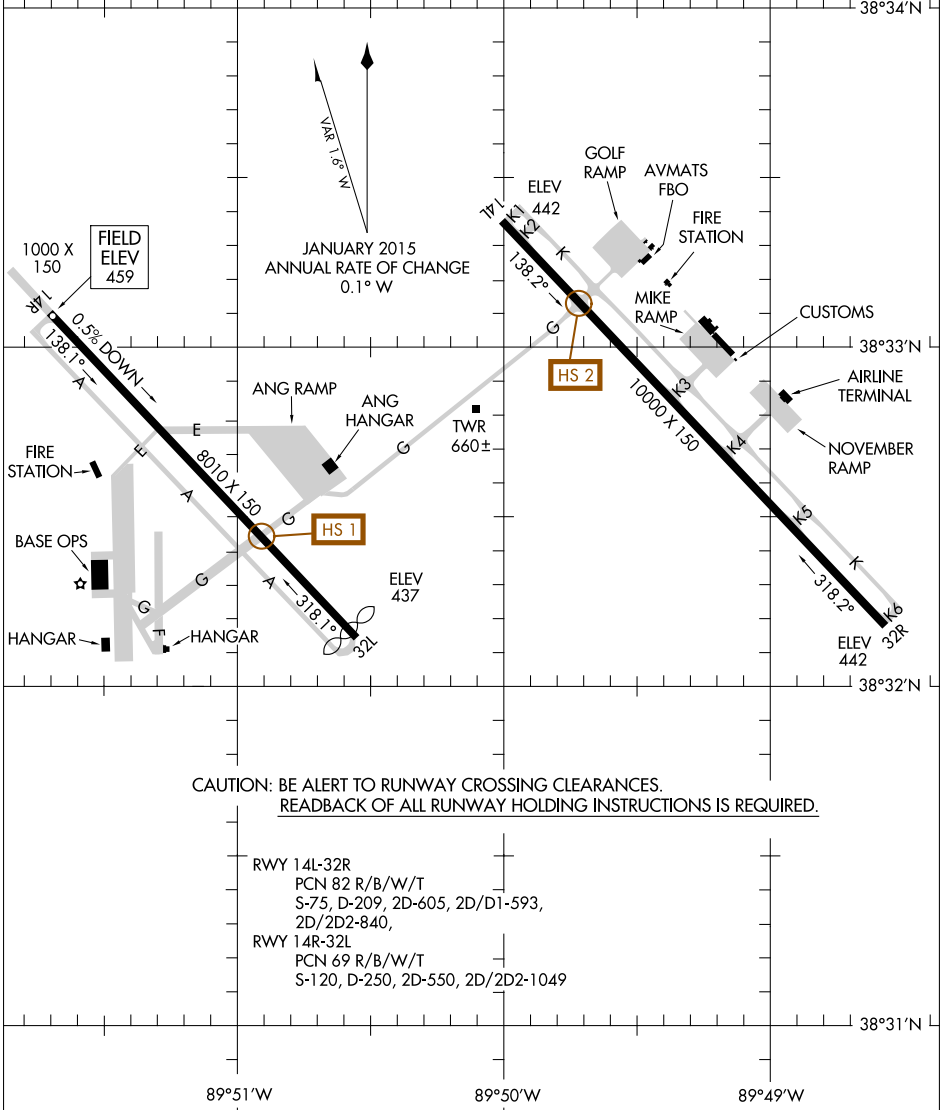

D-ATIS ★
 128.7 256.7
 SCOTT TOWER
 128.25 253.5
 GND CON
 119.2 275.8
 CLNC DEL
 119.875 263.025
 225.4

EC-3, 15 AUG 2019 to 12 SEP 2019

EC-3, 15 AUG 2019 to 12 SEP 2019

**CAUTION: BE ALERT TO RUNWAY CROSSING CLEARANCES.
 READBACK OF ALL RUNWAY HOLDING INSTRUCTIONS IS REQUIRED.**

RWY 14L-32R
 PCN 82 R/B/W/T
 S-75, D-209, 2D-605, 2D/D1-593,
 2D/2D2-840,
 RWY 14R-32L
 PCN 69 R/B/W/T
 S-120, D-250, 2D-550, 2D/2D2-1049