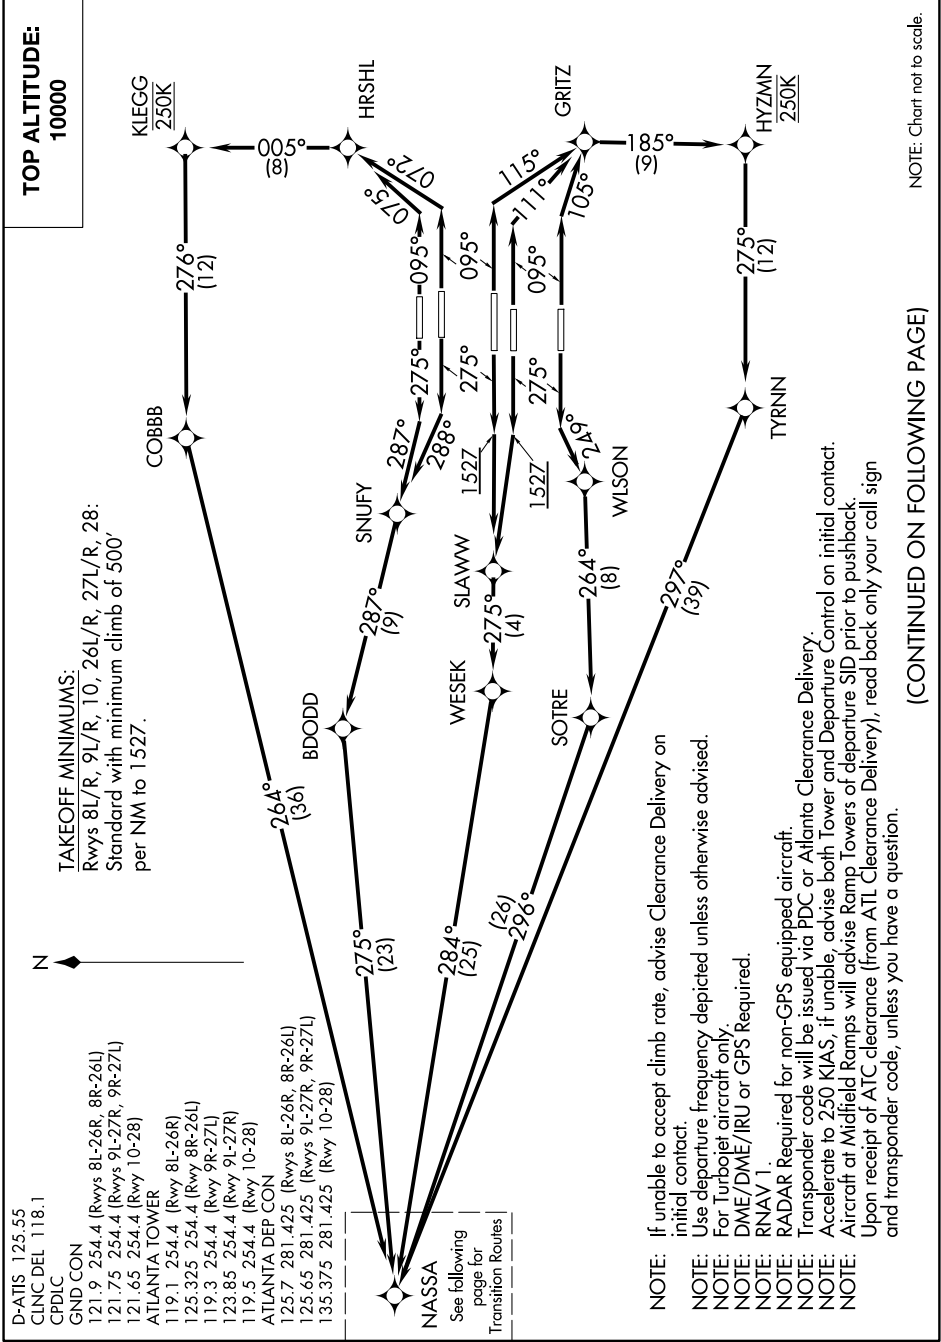

NASSA TWO DEPARTURE (RNAV) Departure Routes

SE-4, 15 AUG 2019 to 12 SEP 2019

NOTE: Chart not to scale.

(CONTINUED ON FOLLOWING PAGE)

SE-4, 15 AUG 2019 to 12 SEP 2019

NASSA TWO DEPARTURE (RNAV) Departure Routes