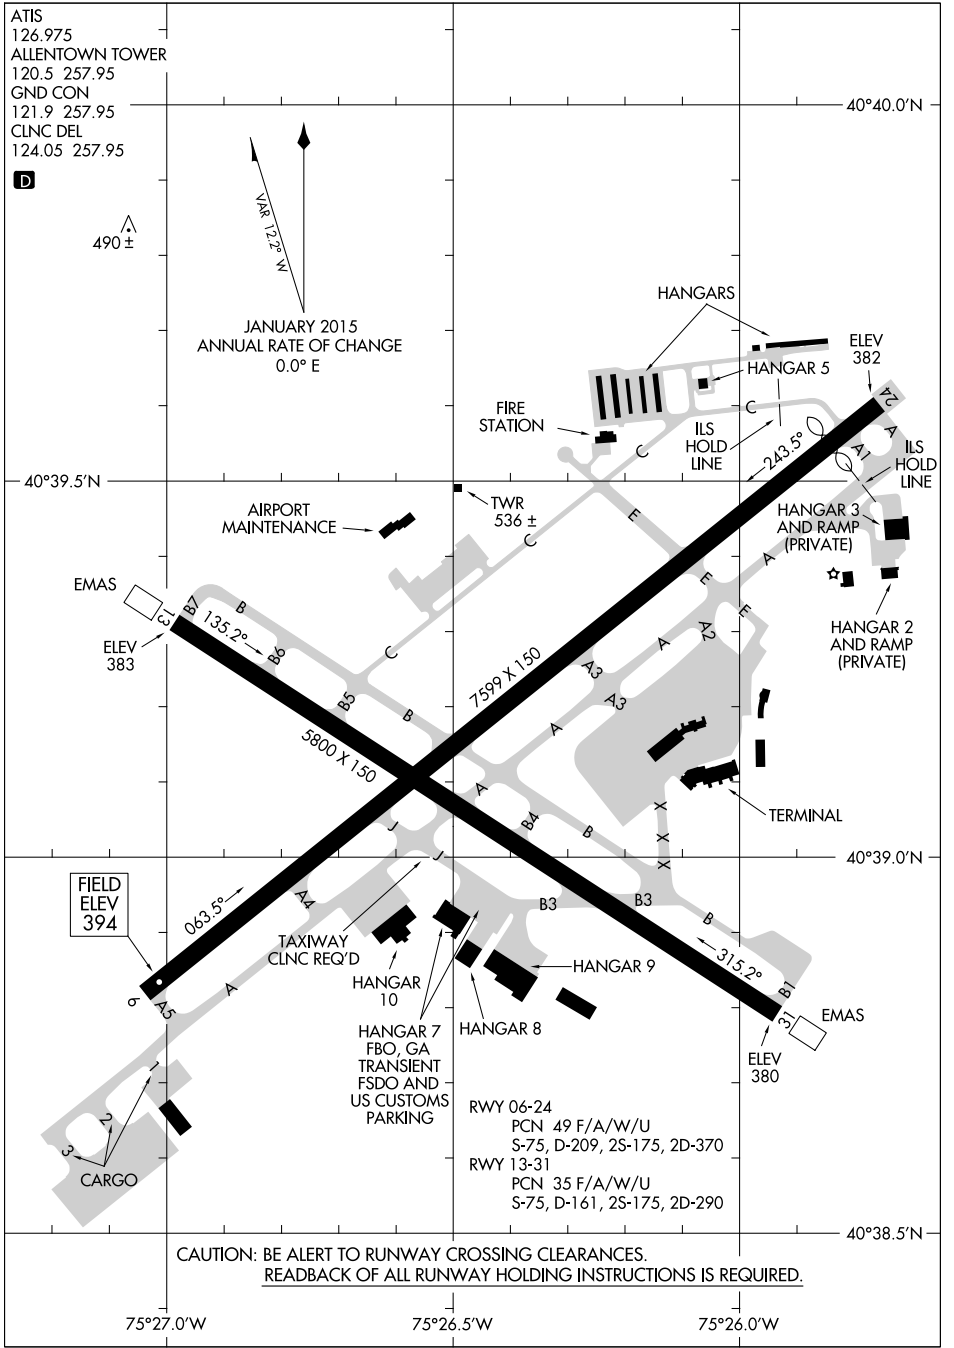

17117 **AIRPORT DIAGRAM** AL-15 (FAA) **LEHIGH VALLEY INTL (ABE)**  
ALLENTOWN, PENNSYLVANIA

NE-4, 15 AUG 2019 to 12 SEP 2019

NE-4, 15 AUG 2019 to 12 SEP 2019

**AIRPORT DIAGRAM** 17117 **ALLENTOWN, PENNSYLVANIA**  
**LEHIGH VALLEY INTL (ABE)**