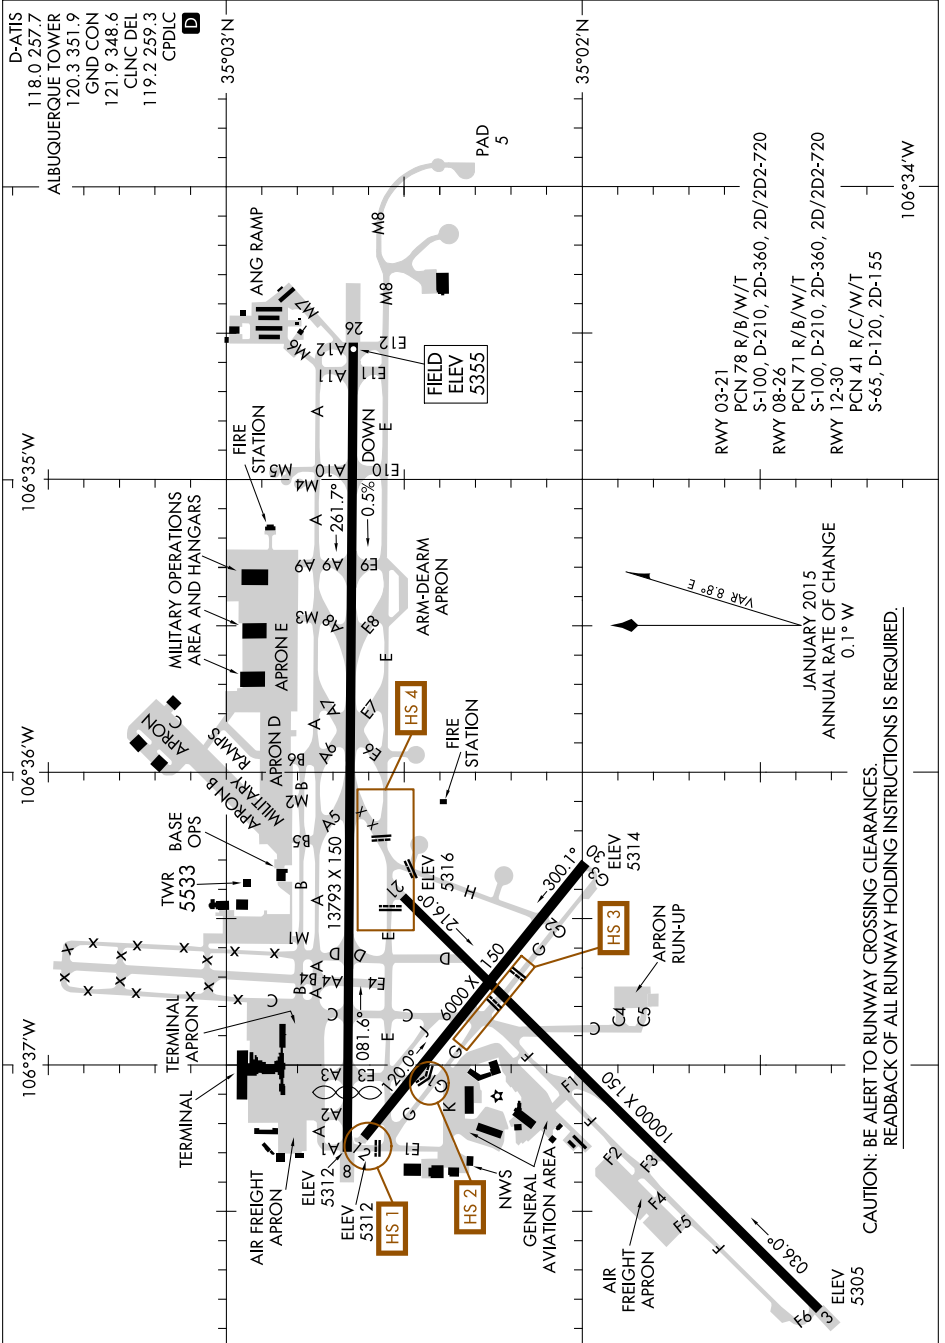

AIRPORT DIAGRAM

AL-12 (FAA)

ALBUQUERQUE INTL SUNPORT (ABQ)
ALBUQUERQUE, NEW MEXICO

SW-1, 15 AUG 2019 to 12 SEP 2019

SW-1, 15 AUG 2019 to 12 SEP 2019

AIRPORT DIAGRAM

ALBUQUERQUE, NEW MEXICO
ALBUQUERQUE INTL SUNPORT (ABQ)