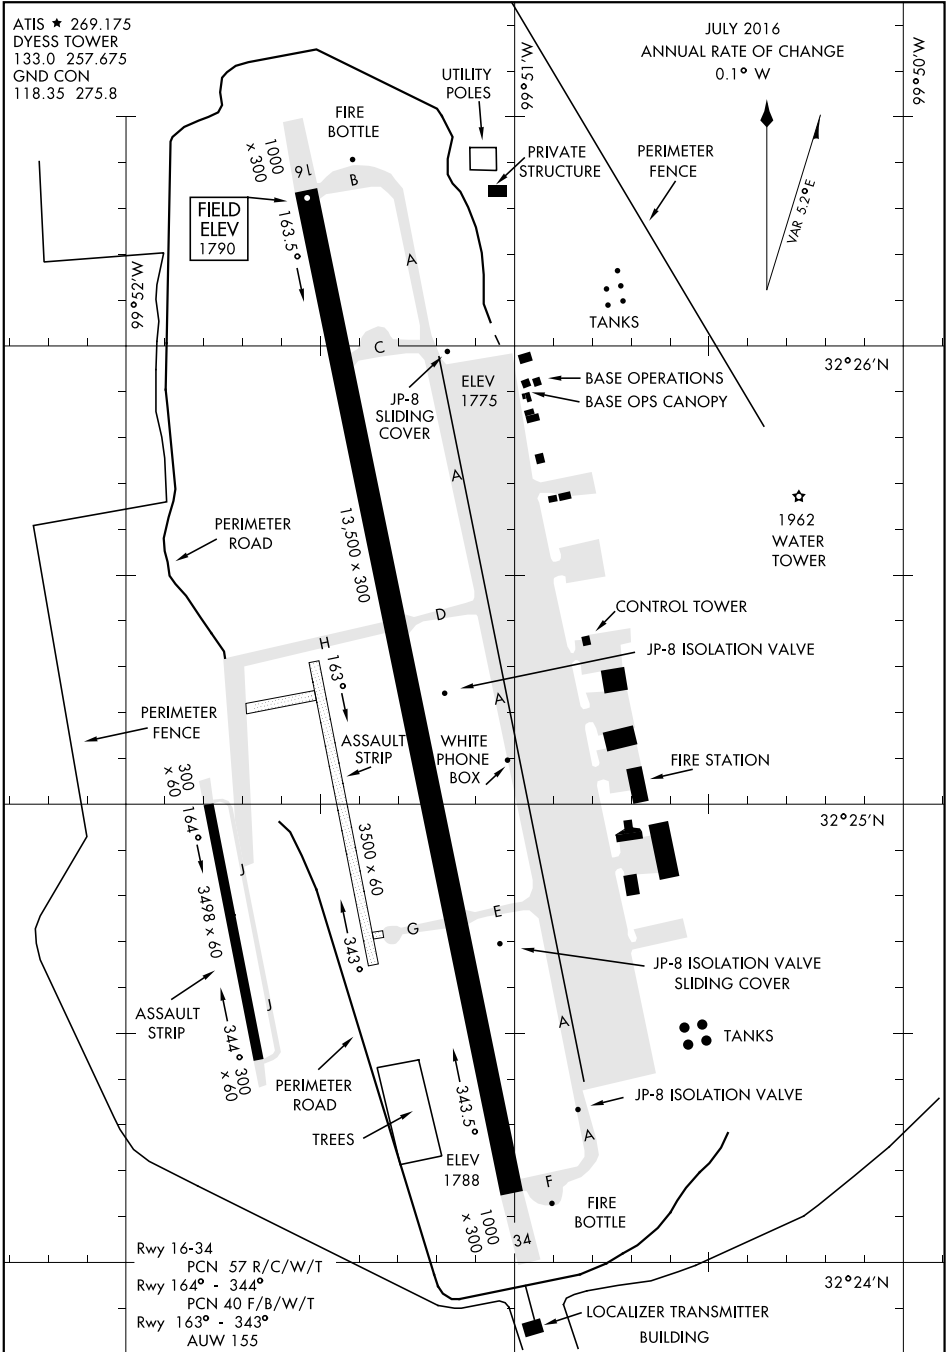

AIRPORT DIAGRAM

AFD-2 [USAF]

DYESS AFB (KDYS)

ABILENE, TEXAS

ATIS ★ 269.175
 DYESS TOWER
 133.0 257.675
 GND CON
 118.35 275.8

JULY 2016
 ANNUAL RATE OF CHANGE
 0.1° W

99°50'W

SC-2: 15 AUG 2019 to 12 SEP 2019

SC-2: 15 AUG 2019 to 12 SEP 2019

Rwy 16-34
 PCN 57 R/C/W/T
 Rwy 164° - 344°
 PCN 40 F/B/W/T
 Rwy 163° - 343°
 AUV 155

AIRPORT DIAGRAM

ABILENE, TEXAS

DYESS AFB (KDYS)