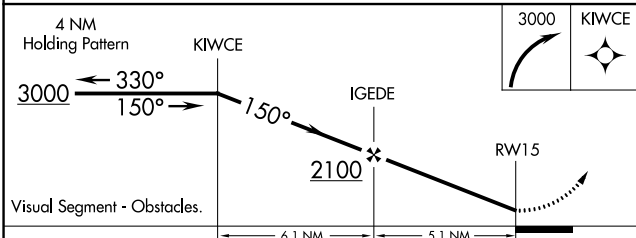

APP CRS	Rwy Idg	N/A
150°	TDZE	N/A
	Apt Elev	422

RNAV (GPS)-A

CREWE MUNI (W81)

⚠ Circling to Rwy 15 NA at night. DME/DME RNP-0.3 NA.
⚠ Rwy 15: helicopter visibility reduction below 1 SM NA.

MISSED APPROACH: Climbing right turn to 3000 direct KIWCCE and hold.

AWOS-3 119.05	WASHINGTON CENTER 118.75 377.1	UNICOM 122.8 (CTAF) 0
-------------------------	--	---------------------------------

NE-3, 18 JUL 2019 to 15 AUG 2019

NE-3, 18 JUL 2019 to 15 AUG 2019

CATEGORY	A	B	C	D
C CIRCLING	1420-3	998 (1000-3)		NA