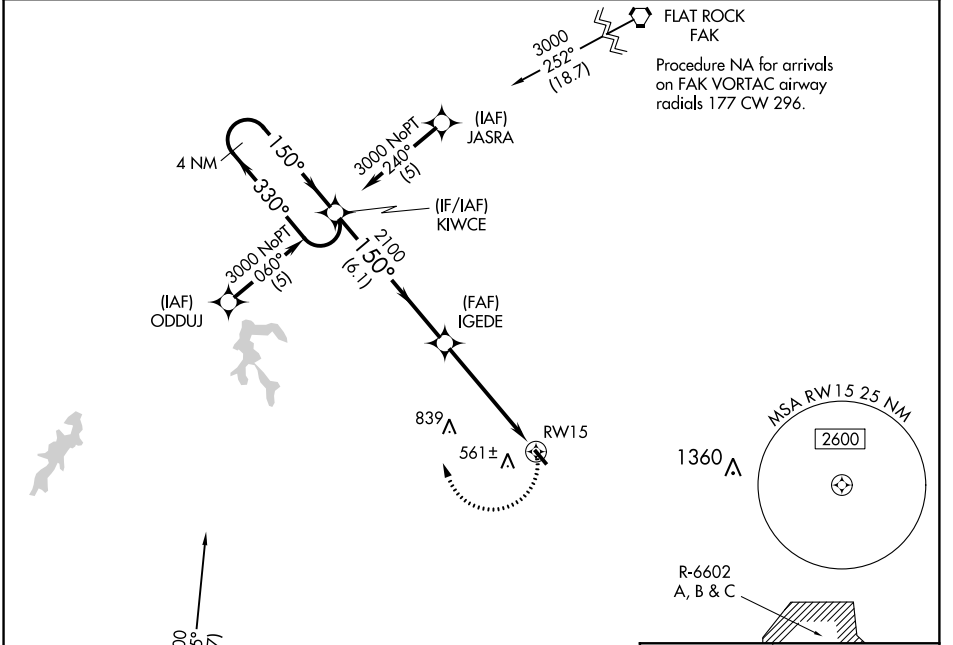

APP CRS	Rwy Idg	N/A
150°	TDZE	N/A
	Apt Elev	422

RNAV (GPS)-A

CREWE MUNI (W81)

⚠ Circling to Rwy 15 NA at night. DME/DME RNP-0.3 NA.
⚠ Rwy 15: helicopter visibility reduction below 1 SM NA.

MISSED APPROACH: Climbing right turn to 3000 direct KIWCCE and hold.

AWOS-3 119.05	WASHINGTON CENTER 118.75 377.1	UNICOM 122.8 (CTAF) 0
-------------------------	--	---------------------------------

NE-3, 18 JUL 2019 to 15 AUG 2019

NE-3, 18 JUL 2019 to 15 AUG 2019

CATEGORY	A	B	C	D
C CIRCLING	1420-3	998 (1000-3)		NA