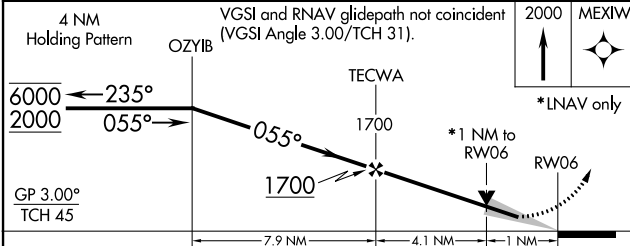

WAAS CH 50542 W06A	APP CRS 055°	Rwy Idg 4494 TDZE 45 Apt Elev 45
--	------------------------	---

RNAV (GPS) RWY 6

WAINWRIGHT (AWI) (PAWI)

RNP APCH.	MISSED APPROACH: Climb to 2000 direct MEXIW and hold.
-42°C	For uncompensated Baro-VNAV system, LNAV/VNAV NA below -22°C or above 54°C.

ASOS-3 132.25	ANCHORAGE CENTER 135.3 239.25	BARROW RADIO 122.5	CTAF 122.8
-------------------------	---	------------------------------	----------------------

CATEGORY	A	B	C	D
LPV DA		295-1	250 (300-1)	
LNAV/VNAV DA		316-1	271 (300-1)	
LNAV MDA		400-1	355 (400-1)	
CIRCLING	460-1 415 (500-1)	500-1 455 (500-1)	500-1½ 455 (500-1½)	600-2 555 (600-2)