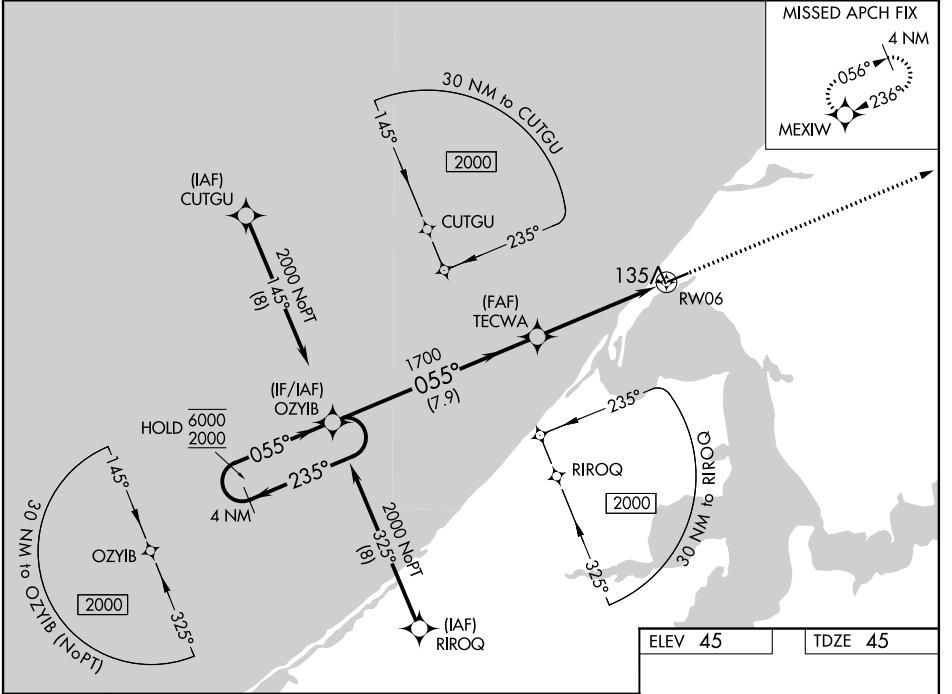

WAAS CH 50542 W06A	APP CRS 055°	Rwy Idg 4494 TDZE 45 Apt Elev 45
--	------------------------	---

RNAV (GPS) RWY 6

WAINWRIGHT (AWI) (PAWI)

RNP APCH.	MISSED APPROACH: Climb to 2000 direct MEXIW and hold.
-42°C	For uncompensated Baro-VNAV system, LNAV/VNAV NA below -22°C or above 54°C.

ASOS-3 132.25	ANCHORAGE CENTER 135.3 239.25	BARROW RADIO 122.5	CTAF 122.8
-------------------------	---	------------------------------	----------------------

CATEGORY	A	B	C	D
LPV DA		295-1	250 (300-1)	
LNAV/VNAV DA		316-1	271 (300-1)	
LNAV MDA		400-1	355 (400-1)	
CIRCLING	460-1 415 (500-1)	500-1 455 (500-1)	500-1½ 455 (500-1½)	600-2 555 (600-2)

AK, 20 JUN 2019 to 15 AUG 2019

AK, 20 JUN 2019 to 15 AUG 2019