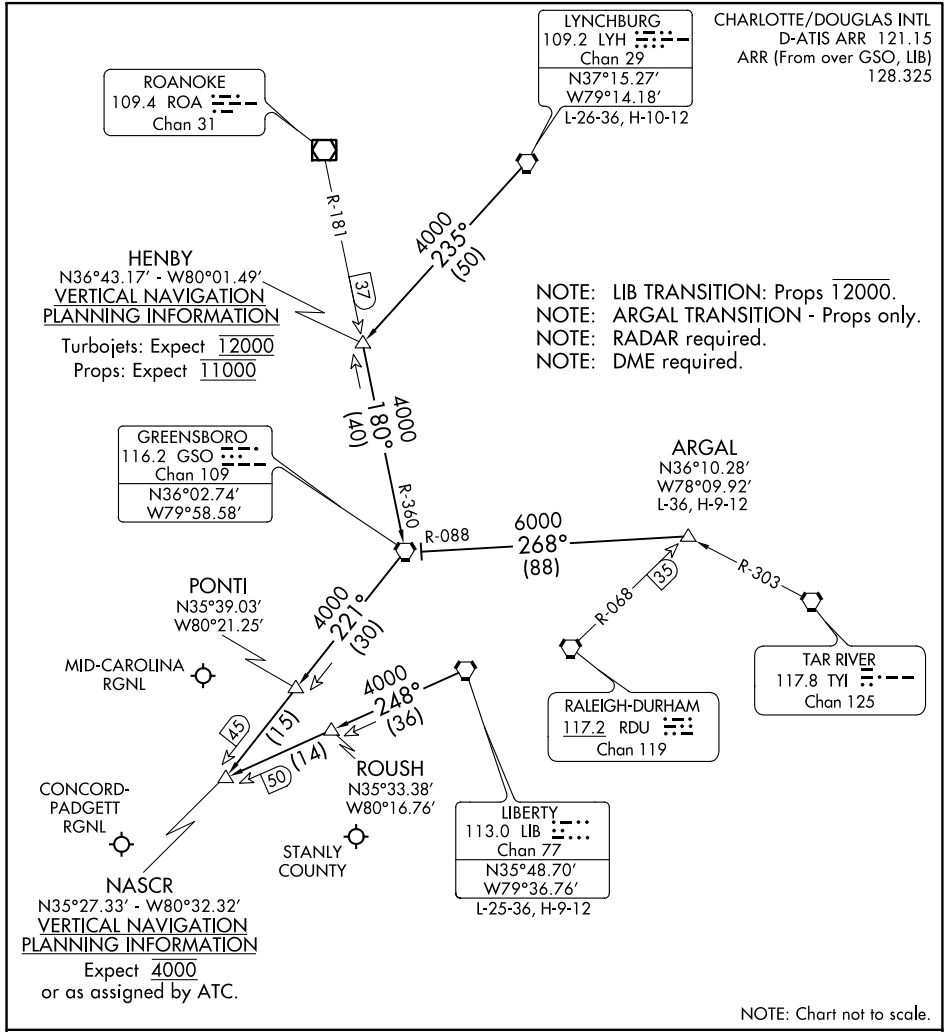

NASCR FOUR ARRIVAL

CONCORD, NORTH CAROLINA

ARRIVAL DESCRIPTION

ARGAL TRANSITION (ARGAL.NASCR4): From over ARGAL INT on GSO R-088 to GSO VORTAC then on GSO R-221 to NASCR INT. Thence. . .

LIBERTY TRANSITION (LIB.NASCR4): From over LIB VORTAC on LIB R-248 to NASCR INT. Thence. . .

LYNCHBURG TRANSITION (LYH.NASCR4): From over LYH VORTAC on LYH R-235 to HENBY INT then on GSO R-360 to GSO VORTAC then on GSO R-221 to NASCR INT. Thence. . .

. . . from over NASCR INT. Expect RADAR vectors to final approach course.