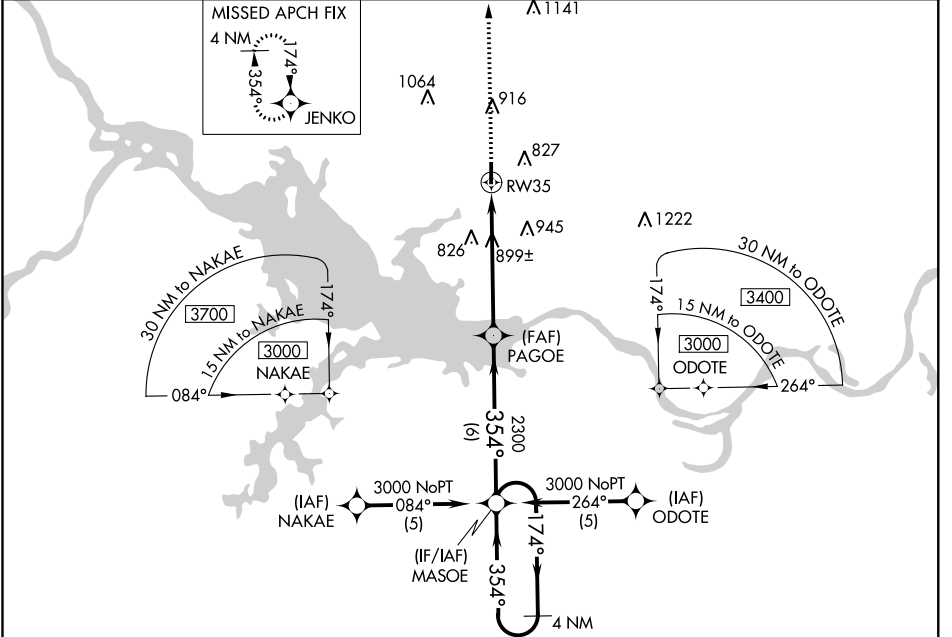

APP CRS 354°	Rwy Idg 4006
	TDZE 527
	Apt Elev 527

RNAV (GPS) RWY 35

SALLISAW MUNI (JSV)

NA DME/DME RNP-0.3 NA. Night landing: Rwy 17 NA. Helicopter visibility reduction below 3/4 SM NA.

MISSED APPROACH: Climb to 3100 direct JENKO WP and hold.

AWOS-3 118.475	RAZORBACK APP CON * 120.9 343.75	UNICOM 122.7 (CTAF)
--------------------------	--------------------------------------------	-------------------------------

CATEGORY	A	B	C	D
LNAV MDA	1160-1 633 (700-1)		1160-1 3/4 633 (700-1 3/4)	NA
CIRCLING	1160-1 633 (700-1)		1160-1 3/4 633 (700-1 3/4)	NA

SC-1, 18 JUL 2019 to 15 AUG 2019

SC-1, 18 JUL 2019 to 15 AUG 2019