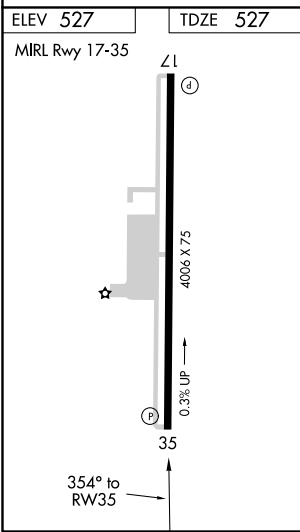

APP CRS 354°	Rwy Idg 4006
	TDZE 527
	Apt Elev 527

RNAV (GPS) RWY 35

SALLISAW MUNI (JSV)

NA DME/DME RNP-0.3 NA. Night landing: Rwy 17 NA. Helicopter visibility reduction below 3/4 SM NA.

MISSED APPROACH: Climb to 3100 direct JENKO WP and hold.

AWOS-3 118.475	RAZORBACK APP CON * 120.9 343.75	UNICOM 122.7 (CTAF)

CATEGORY	A	B	C	D
LNAV MDA	1160-1 633 (700-1)		1160-1 3/4 633 (700-1 3/4)	NA
CIRCLING	1160-1 633 (700-1)		1160-1 3/4 633 (700-1 3/4)	NA

SC-1, 18 JUL 2019 to 15 AUG 2019

SC-1, 18 JUL 2019 to 15 AUG 2019