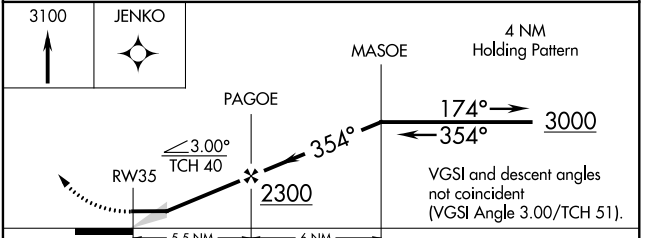

APP CRS 354°	Rwy Idg 4006
	TDZE 527
	Apt Elev 527

RNAV (GPS) RWY 35

SALLISAW MUNI (JSV)

NA DME/DME RNP-0.3 NA. Night landing: Rwy 17 NA. Helicopter visibility reduction below 3/4 SM NA.

MISSED APPROACH: Climb to 3100 direct JENKO WP and hold.

AWOS-3 118.475	RAZORBACK APP CON * 120.9 343.75	UNICOM 122.7 (CTAF)

CATEGORY	A	B	C	D
LNAV MDA	1160-1 633 (700-1)		1160-1 3/4 633 (700-1 3/4)	NA
CIRCLING	1160-1 633 (700-1)		1160-1 3/4 633 (700-1 3/4)	NA

SC-1, 18 JUL 2019 to 15 AUG 2019

SC-1, 18 JUL 2019 to 15 AUG 2019