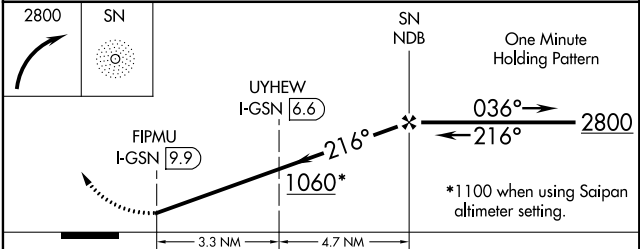

SN NDB 312	APP CRS 216°	Rwy Idg TDZE Apt Elev	N/A N/A 270
----------------------	------------------------	-----------------------------	--

NDB-A

TINIAN INTL (TNI)(PGWT)

NA Obtain local altimeter setting on CTAF; when not received, use Saipan altimeter setting and increase all MDA 40 feet, and all Cats visibility ¼ SM. Increase UYHEW fix minimums Cats C and D visibility ¼ mile. # DME from I-GSN LOC/DME.

MISSED APPROACH: Climbing right turn to 2800 direct SN NDB and hold.

GUAM APP CON 118.4 290.5	SAIPAN RADIO 123.6 (CTAF) 0
------------------------------------	---------------------------------------

MIRL Rwy 8-26 **0**
REIL Rwy 8 and 26 **0**