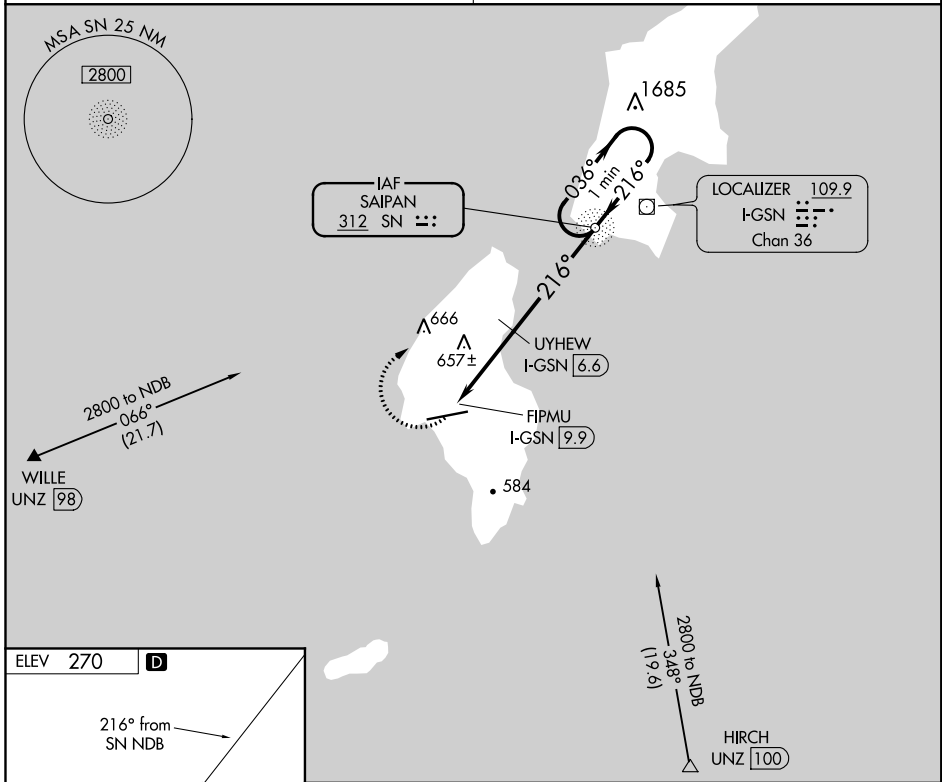

SN NDB 312	APP CRS 216°	Rwy Idg TDZE Apt Elev	N/A N/A 270
----------------------	------------------------	-----------------------------	--

NDB-A

TINIAN INTL (TNI)(PGWT)

NA Obtain local altimeter setting on CTAF; when not received, use Saipan altimeter setting and increase all MDA 40 feet, and all Cats visibility ¼ SM. Increase UYHEW fix minimums Cats C and D visibility ¼ mile. # DME from I-GSN LOC/DME.

MISSED APPROACH: Climbing right turn to 2800 direct SN NDB and hold.

GUAM APP CON 118.4 290.5	SAIPAN RADIO 123.6 (CTAF) 0
------------------------------------	---------------------------------------

MIRL Rwy 8-26 **0**
REIL Rwy 8 and 26 **0**

FAF to MAP 8 NM

Knots	60	90	120	150	180
Min:Sec	8:00	5:20	4:00	3:12	2:40

CATEGORY	A	B	C	D
C CIRCLING	1060-1	790 (800-1)	1060-2¼ 790 (800-2¼)	1060-2½ 790 (800-2½)
# UYHEW FIX MINIMUMS				
C CIRCLING	1000-1	730 (800-1)	1000-2 730 (800-2)	1060-2½ 790 (800-2½)