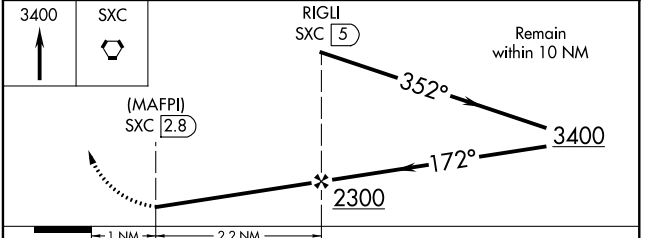

VORTAC SXC 111.4 Chan 51	APP CRS 172°	Rwy Idg TDZE Apt Elev 1602	N/A N/A 1602
--	------------------------	--	---

VOR/DME or GPS-B
CATALINA (AVX)

<p>NA Circling southeast runway 4-22 not authorized.</p>	<p>MISSED APPROACH: Climb to 3400 direct SXC VORTAC and hold.</p>
---	---

ASOS 120.675	SOCAL APP CON 127.4 323.275	UNICOM 122.7 (CTAF)
------------------------	---------------------------------------	-------------------------------

CATEGORY	A	B	C	D
CIRCLING	2220-1	618 (700-1)	NA	