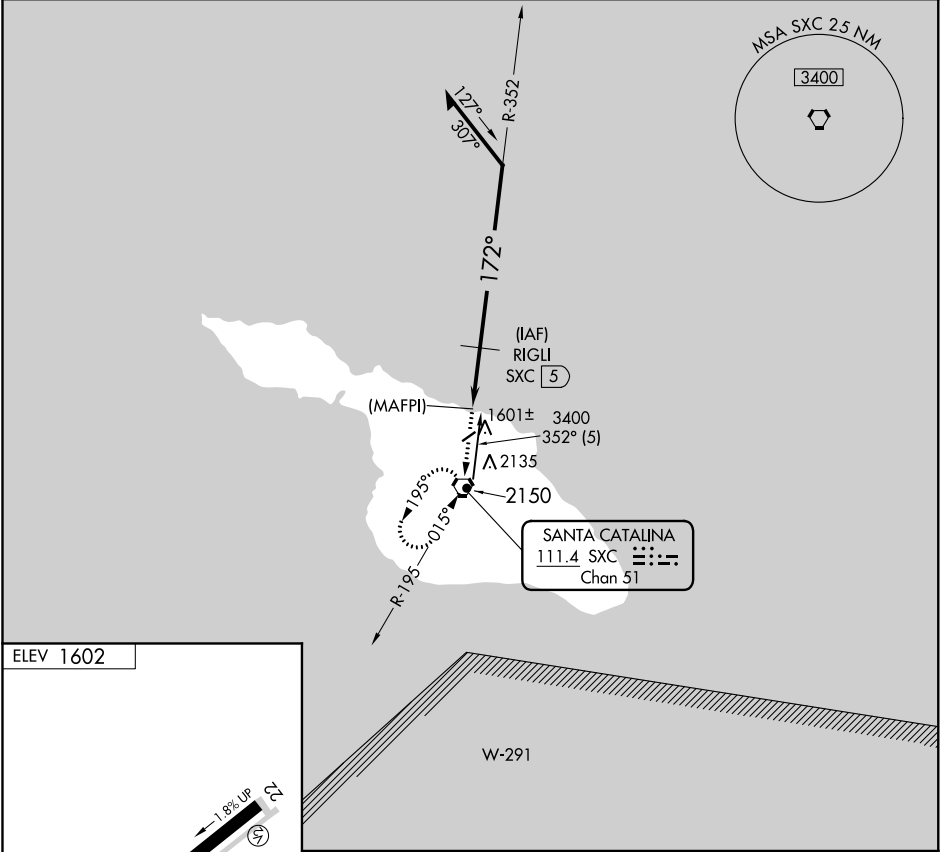

VORTAC SXC 111.4 Chan 51	APP CRS 172°	Rwy Idg TDZE Apt Elev 1602	N/A N/A 1602
--	------------------------	--	---

VOR/DME or GPS-B
CATALINA (AVX)

<p>NA Circling southeast runway 4-22 not authorized.</p>	<p>MISSED APPROACH: Climb to 3400 direct SXC VORTAC and hold.</p>
---	---

ASOS 120.675	SOCAL APP CON 127.4 323.275	UNICOM 122.7 (CTAF)
------------------------	---------------------------------------	-------------------------------

CATEGORY	A	B	C	D
CIRCLING	2220-1	618 (700-1)	NA	

SW-3, 18 JUL 2019 to 15 AUG 2019

SW-3, 18 JUL 2019 to 15 AUG 2019