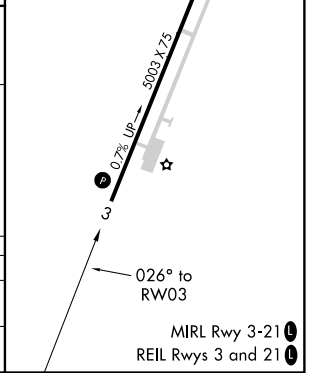

APP CRS	Rwy Idg	5003
026°	TDZE	655
	Apt Elev	669

RNAV (GPS) RWY 3

SAMUELS FIELD (BRY)

⚠ Rwy 3 helicopter visibility reduction below 1 SM NA.
⚠ DME/DME RNP-0.3 NA.
 Straight-in and Circling Rwy 3 NA at night.

MISSED APPROACH: Climb to 3000 direct OXVOR and hold.

AWOS-3 119.925	LOUISVILLE APP CON 132.075 327.0	UNICOM 122.8 (CTAF) 0
--------------------------	--------------------------------------------	---------------------------------

CATEGORY	A	B	C	D
LNVA MDA	1000-1 345 (400-1)			
C CIRCLING	1200-1 531 (600-1)	1260-1 591 (600-1)	1360-2 691 (700-2)	1480-2¾ 811 (900-2¾)

SE-1, 18 JUL 2019 to 15 AUG 2019

SE-1, 18 JUL 2019 to 15 AUG 2019