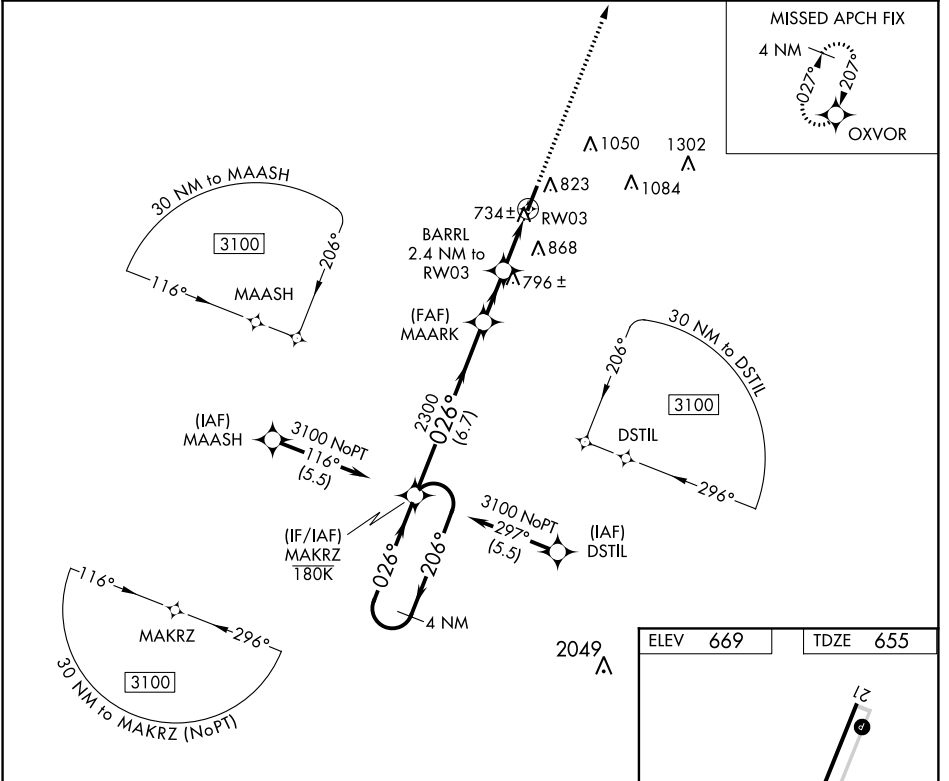

APP CRS	Rwy Idg	5003
026°	TDZE	655
	Apt Elev	669

RNAV (GPS) RWY 3

SAMUELS FIELD (BRY)

⚠ Rwy 3 helicopter visibility reduction below 1 SM NA.
⚠ DME/DME RNP-0.3 NA.
 Straight-in and Circling Rwy 3 NA at night.

MISSED APPROACH: Climb to 3000 direct OXVOR and hold.

AWOS-3 119.925	LOUISVILLE APP CON 132.075 327.0	UNICOM 122.8 (CTAF) 0
--------------------------	--------------------------------------------	---------------------------------

CATEGORY	A	B	C	D
LNVA MDA	1000-1 345 (400-1)			
C CIRCLING	1200-1 531 (600-1)	1260-1 591 (600-1)	1360-2 691 (700-2)	1480-2¾ 811 (900-2¾)

SE-1, 18 JUL 2019 to 15 AUG 2019

SE-1, 18 JUL 2019 to 15 AUG 2019