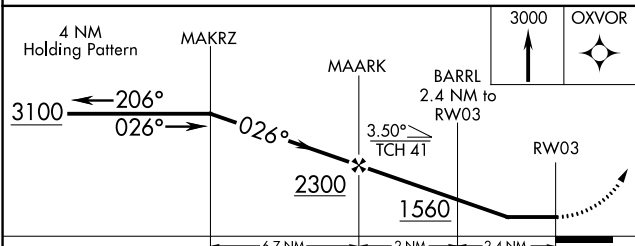

APP CRS	Rwy Idg	5003
026°	TDZE	655
	Apt Elev	669

RNAV (GPS) RWY 3

SAMUELS FIELD (BRY)

⚠ Rwy 3 helicopter visibility reduction below 1 SM NA.
⚠ DME/DME RNP-0.3 NA.
 Straight-in and Circling Rwy 3 NA at night.

MISSED APPROACH: Climb to 3000 direct OXVOR and hold.

AWOS-3 119.925	LOUISVILLE APP CON 132.075 327.0	UNICOM 122.8 (CTAF) 0
--------------------------	--------------------------------------------	---------------------------------

CATEGORY	A	B	C	D
LNVA MDA	1000-1 345 (400-1)			
C CIRCLING	1200-1 531 (600-1)	1260-1 591 (600-1)	1360-2 691 (700-2)	1480-2¾ 811 (900-2¾)

SE-1, 18 JUL 2019 to 15 AUG 2019

SE-1, 18 JUL 2019 to 15 AUG 2019