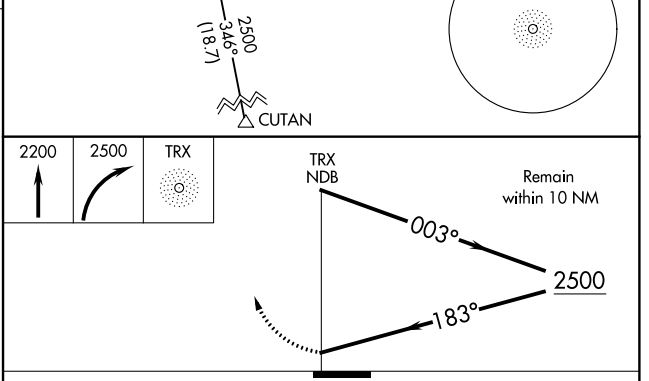

NDB TRX 400	APP CRS 183°	Rwy Idg TDZE Apt Elev	3907 757 758
-----------------------	------------------------	-----------------------------	---

NDB RWY 18
TRENTON MUNI (TRX)

NA Use Chillicothe Muni altimeter setting. MISSED APPROACH: Climb to 2200 then climbing right turn to 2500 direct TRX NDB and hold.

KANSAS CITY CENTER **125.25 235.975** UNICOM **122.8 (CTAF)**

ELEV 758	TDZE 757
----------	----------

CATEGORY	A	B	C	D
S-18	1480-1	723 (800-1)	NA	
CIRCLING	1480-1	722 (800-1)	NA	

NC-3, 18 JUL 2019 to 15 AUG 2019