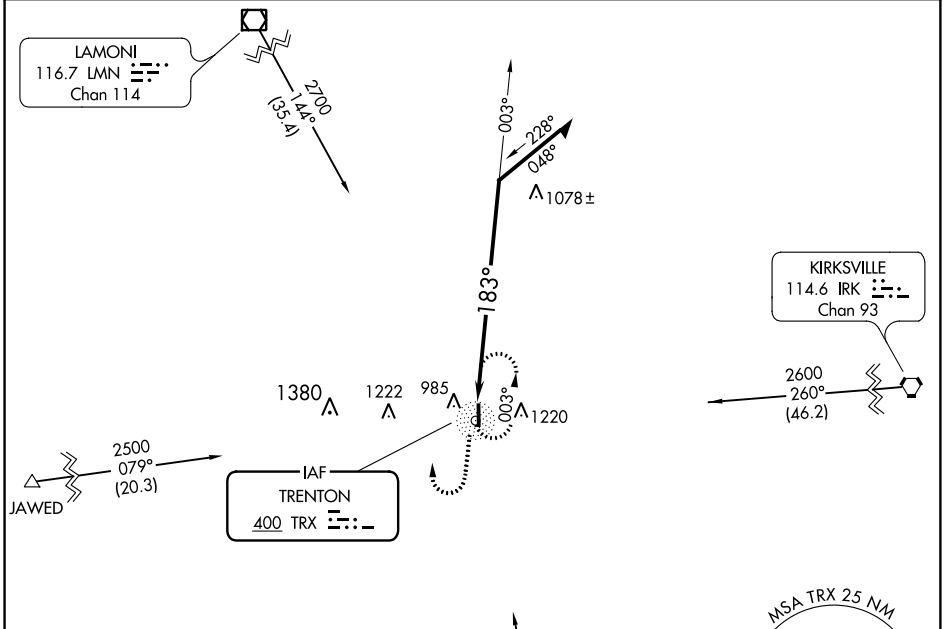

NDB TRX 400	APP CRS 183°	Rwy Idg TDZE Apt Elev	3907 757 758
-----------------------	------------------------	-----------------------------	---

NDB RWY 18
TRENTON MUNI (TRX)

NA Use Chillicothe Muni altimeter setting. MISSED APPROACH: Climb to 2200 then climbing right turn to 2500 direct TRX NDB and hold.

KANSAS CITY CENTER **125.25 235.975** UNICOM **122.8 (CTAF)**

ELEV 758	TDZE 757
----------	----------

CATEGORY	A	B	C	D
S-18	1480-1	723 (800-1)	NA	
CIRCLING	1480-1	722 (800-1)	NA	

NC-3, 18 JUL 2019 to 15 AUG 2019

NC-3, 18 JUL 2019 to 15 AUG 2019