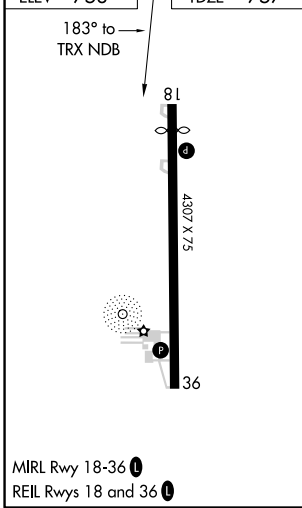

NDB TRX 400	APP CRS 183°	Rwy Idg TDZE Apt Elev	3907 757 758
-----------------------	------------------------	-----------------------------	---

NDB RWY 18
TRENTON MUNI (TRX)

NA Use Chillicothe Muni altimeter setting. MISSED APPROACH: Climb to 2200 then climbing right turn to 2500 direct TRX NDB and hold.

KANSAS CITY CENTER **125.25 235.975** UNICOM **122.8 (CTAF)**

ELEV 758	TDZE 757
----------	----------

CATEGORY	A	B	C	D
S-18	1480-1	723 (800-1)	NA	
CIRCLING	1480-1	722 (800-1)	NA	

NC-3, 18 JUL 2019 to 15 AUG 2019