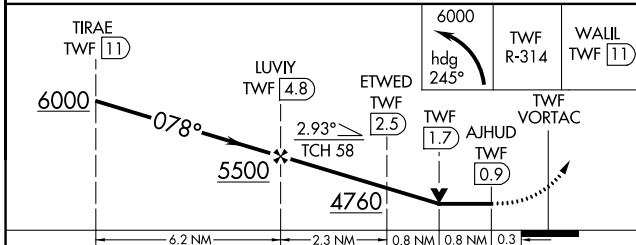

VORTAC TWF 115.8 Chan 105	APP CRS 078°	Rwy Idg TDZE Apt Elev	8703 4149 4154
---	------------------------	-----------------------------	---

VOR/DME RWY 8
JOSLIN FIELD-MAGIC VALLEY RGNL (TWF)

▼ Night landing: Rwy 30 NA. VDP NA with Jerome altimeter setting.
▲ When local altimeter setting not received, use Jerome altimeter setting and increase all MDA 60 feet and S-8 Cats C and D visibility ¼ mile and Circling Cat C visibility ¼ mile.

MISSED APPROACH: Climbing left turn to 6000 on heading 245° and TWF R-314 to WALL/TWF 11 MDA and hold.

ASOS 135.025	TWIN FALLS APP CON* 126.7 353.75	TWIN FALLS TOWER* 118.2 (CTAF) 0 317.5	GND CON 121.7	CLNC DEL 123.65	UNICOM 122.95
------------------------	--	--	-------------------------	---------------------------	-------------------------

NW-1, 18 JUL 2019 to 15 AUG 2019

NW-1, 18 JUL 2019 to 15 AUG 2019

CATEGORY	A	B	C	D
S-8	4560-1	411 (500-1)	4560-1 1/8	411 (500-1 1/8)
C CIRCLING	4700-1 546 (600-1)	4780-1 626 (700-1)	5100-2 3/4 946 (1000-2 3/4)	5100-3 946 (1000-3)