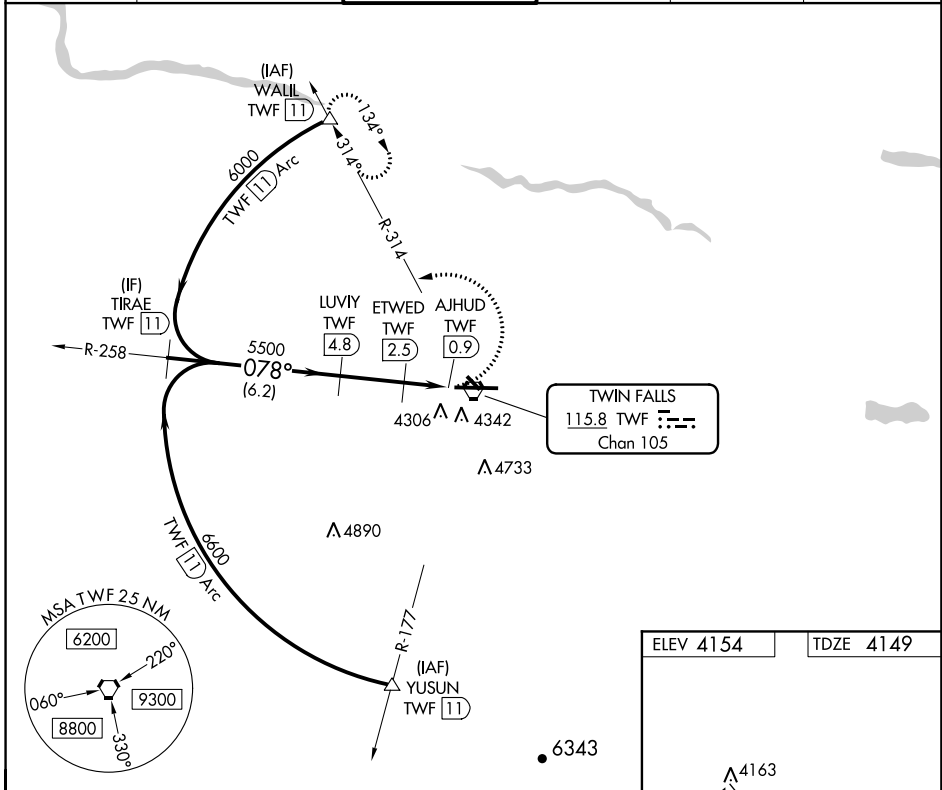

VORTAC TWF 115.8 Chan 105	APP CRS 078°	Rwy Idg TDZE Apt Elev	8703 4149 4154
---	------------------------	-----------------------------	---

VOR/DME RWY 8
JOSLIN FIELD-MAGIC VALLEY RGNL (TWF)

▼ Night landing: Rwy 30 NA. VDP NA with Jerome altimeter setting.
▲ When local altimeter setting not received, use Jerome altimeter setting and increase all MDA 60 feet and S-8 Cats C and D visibility ¼ mile and Circling Cat C visibility ¼ mile.

MISSED APPROACH: Climbing left turn to 6000 on heading 245° and TWF R-314 to WALL/TWF 11 MDA and hold.

ASOS 135.025	TWIN FALLS APP CON* 126.7 353.75	TWIN FALLS TOWER* 118.2 (CTAF) 0 317.5	GND CON 121.7	CLNC DEL 123.65	UNICOM 122.95
------------------------	--	--	-------------------------	---------------------------	-------------------------

NW-1, 18 JUL 2019 to 15 AUG 2019

NW-1, 18 JUL 2019 to 15 AUG 2019

CATEGORY	A	B	C	D
S-8	4560-1	411 (500-1)	4560-1 1/8	411 (500-1 1/8)
C CIRCLING	4700-1 546 (600-1)	4780-1 626 (700-1)	5100-2 3/4 946 (1000-2 3/4)	5100-3 946 (1000-3)

REIL Rwy 8 **0**
HIRL Rwy 8-26 **0**