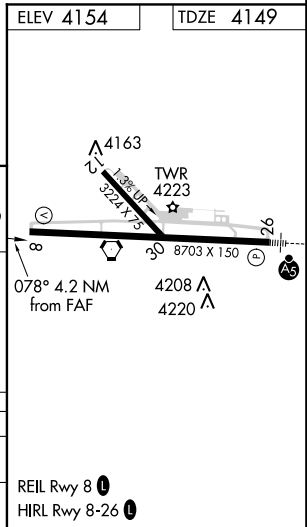

VORTAC TWF 115.8 Chan 105	APP CRS 078°	Rwy Idg TDZE Apt Elev	8703 4149 4154
---	------------------------	-----------------------------	---

VOR/DME RWY 8
JOSLIN FIELD-MAGIC VALLEY RGNL (TWF)

▼ Night landing: Rwy 30 NA. VDP NA with Jerome altimeter setting.
▲ When local altimeter setting not received, use Jerome altimeter setting and increase all MDA 60 feet and S-8 Cats C and D visibility ¼ mile and Circling Cat C visibility ¼ mile.

MISSED APPROACH: Climbing left turn to 6000 on heading 245° and TWF R-314 to WALL/TWF 11 MDA and hold.

ASOS 135.025	TWIN FALLS APP CON* 126.7 353.75	TWIN FALLS TOWER* 118.2 (CTAF) 0 317.5	GND CON 121.7	CLNC DEL 123.65	UNICOM 122.95
------------------------	--	--	-------------------------	---------------------------	-------------------------

NW-1, 18 JUL 2019 to 15 AUG 2019

NW-1, 18 JUL 2019 to 15 AUG 2019

CATEGORY	A	B	C	D
S-8	4560-1	411 (500-1)	4560-1 1/8	411 (500-1 1/8)
C CIRCLING	4700-1 546 (600-1)	4780-1 626 (700-1)	5100-2 3/4 946 (1000-2 3/4)	5100-3 946 (1000-3)