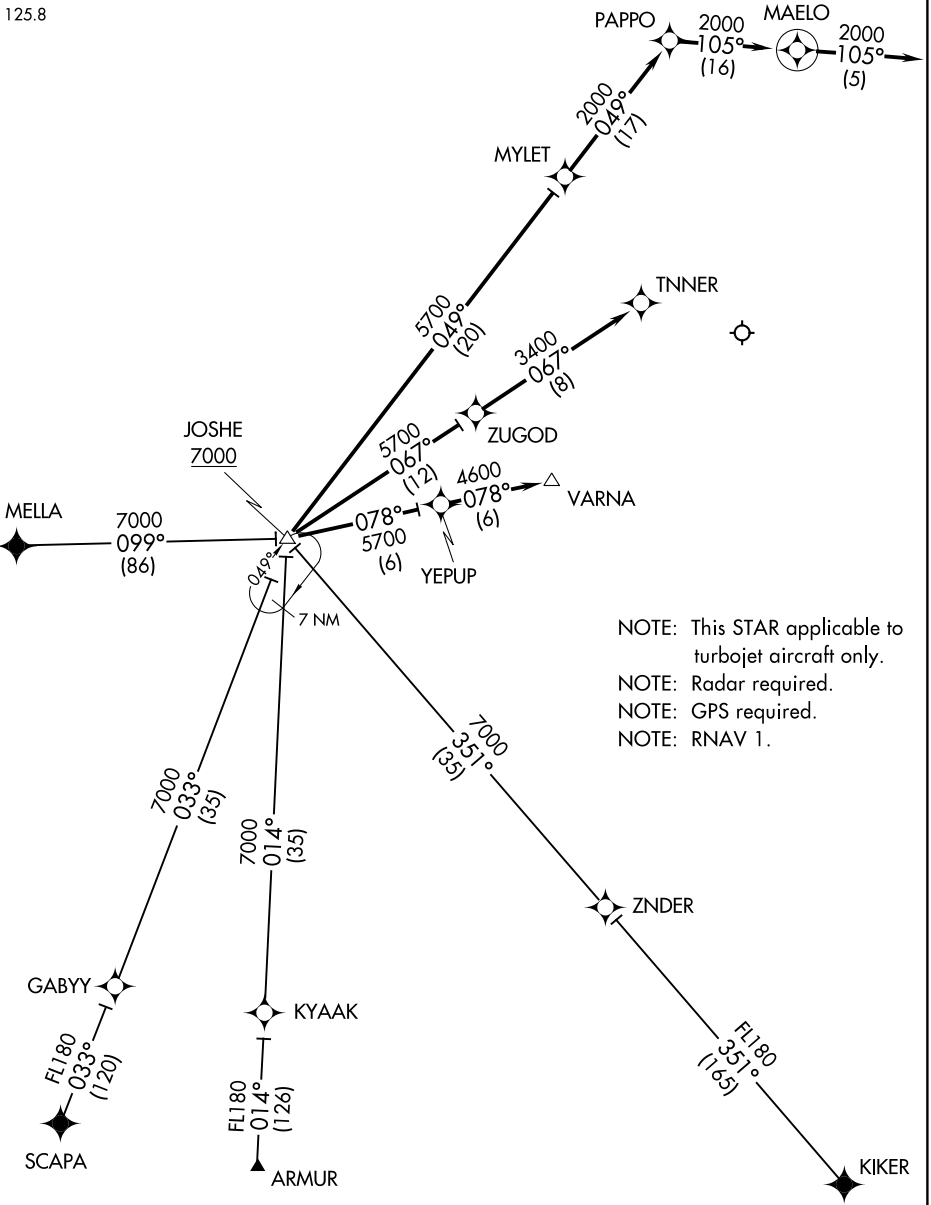

JOSHE THREE ARRIVAL (RNAV)

SAN JUAN APP CON
119.4 269.2 (WEST & SW)
120.9 290.2 (NORTH & EAST)
D-ATIS
125.8

SE-3, 18 JUL 2019 to 15 AUG 2019

SE-3, 18 JUL 2019 to 15 AUG 2019

NOTE: Chart not to scale.

(NARRATIVE ON FOLLOWING PAGE)

JOSHE THREE ARRIVAL (RNAV)