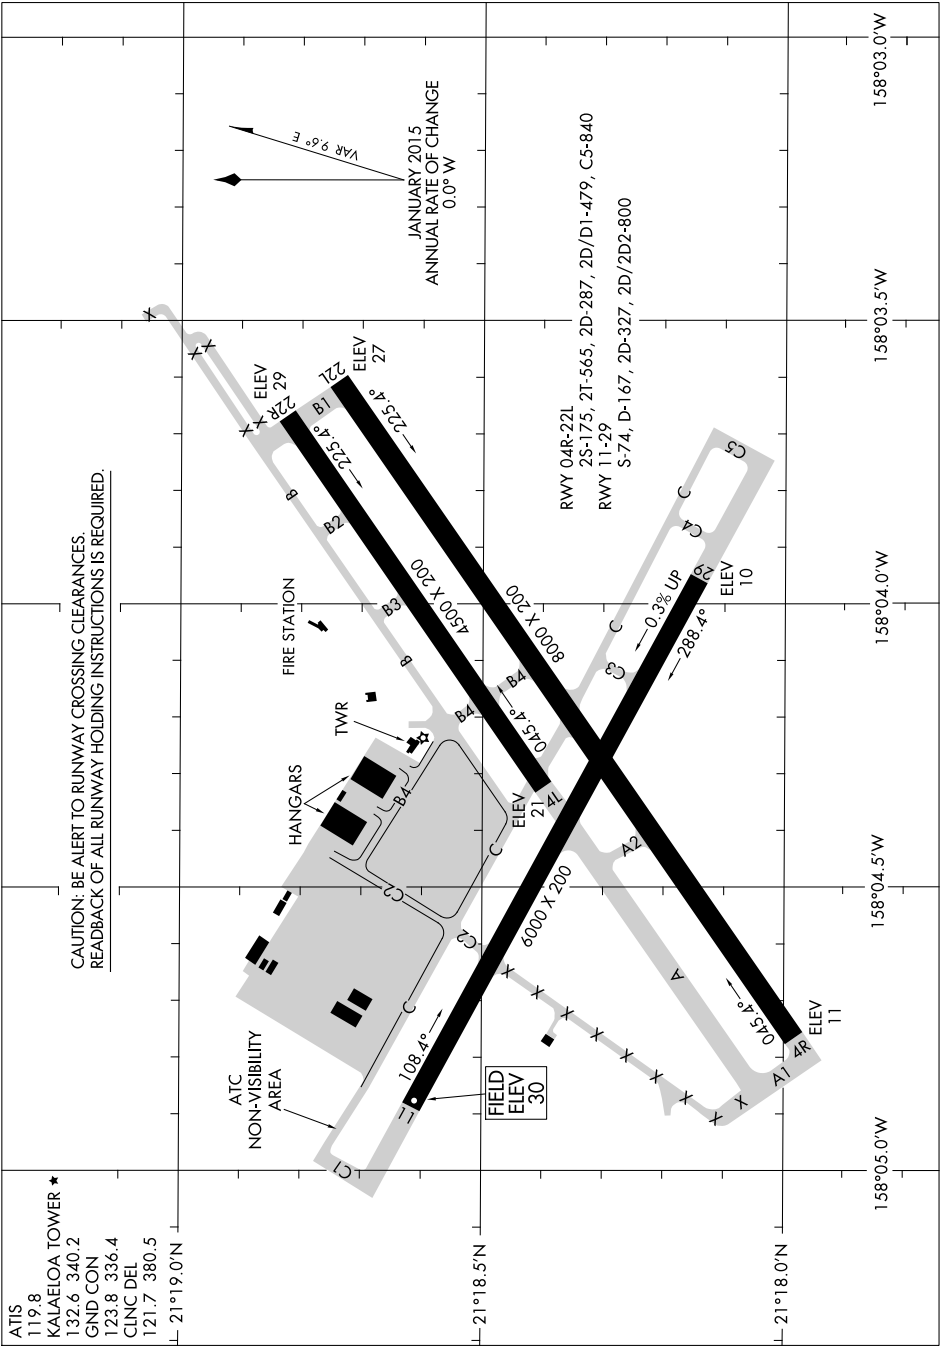

AIRPORT DIAGRAM

KALAELOA (JOHN RODGERS FIELD) (JRF)(PHJR)
AL-761 (FAA)
KAPOLEI, HAWAII

PAC. 20 JUN 2019 to 15 AUG 2019

PAC. 20 JUN 2019 to 15 AUG 2019

AIRPORT DIAGRAM

KALAELOA (JOHN RODGERS FIELD) (JRF)(PHJR)
KAPOLEI, HAWAII