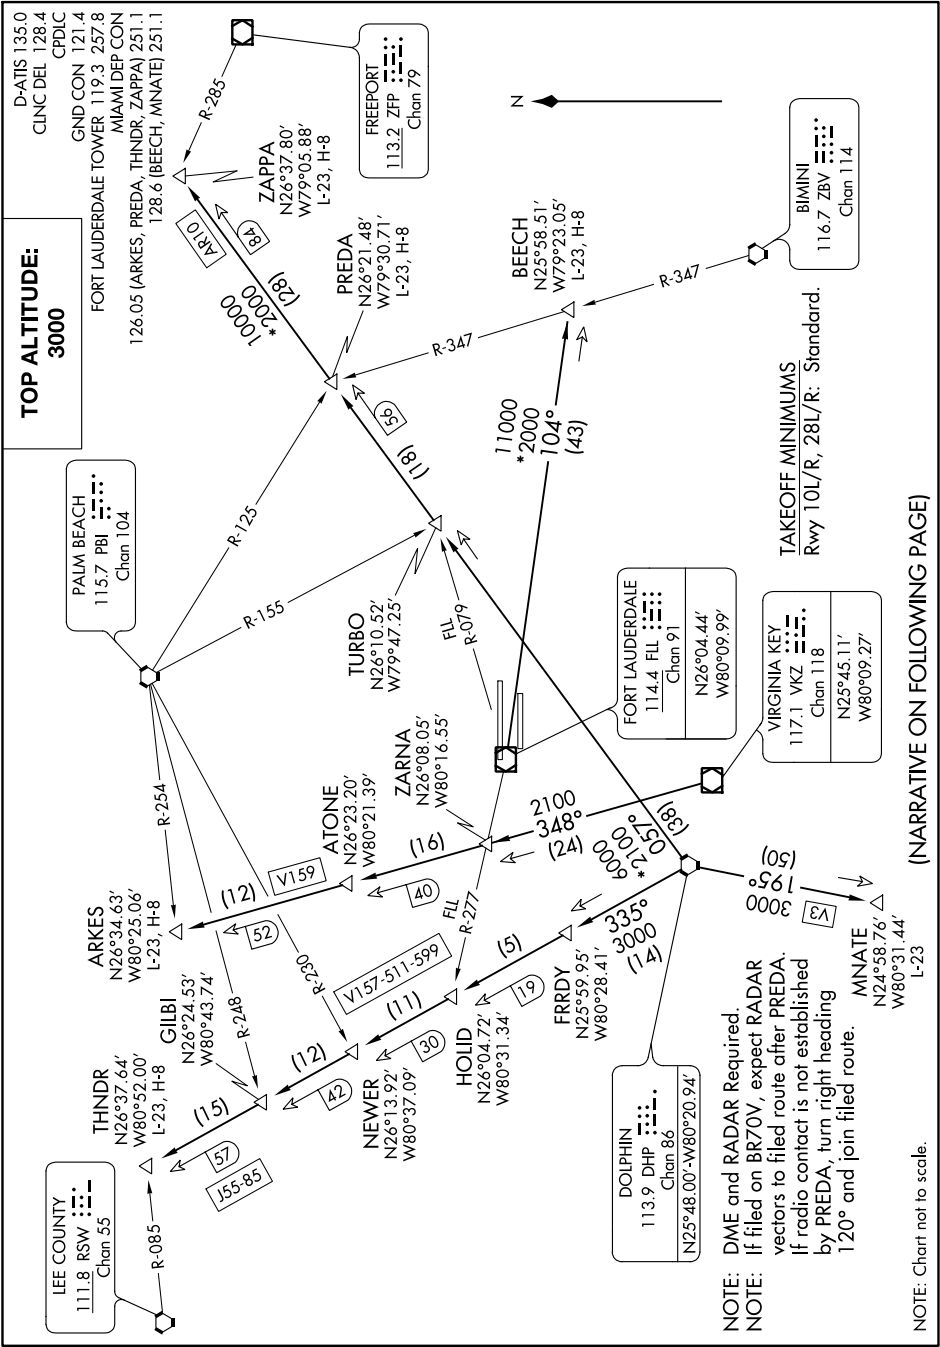

# FORT LAUDERDALE SIX DEPARTURE

FORT LAUDERDALE, FLORIDA

SE-3, 18 JUL 2019 to 15 AUG 2019

TAKEOFF MINIMUMS  
Rwy 10L/R, 28L/R: Standard.

(NARRATIVE ON FOLLOWING PAGE)

SE-3, 18 JUL 2019 to 15 AUG 2019

# FORT LAUDERDALE SIX DEPARTURE

FORT LAUDERDALE, FLORIDA