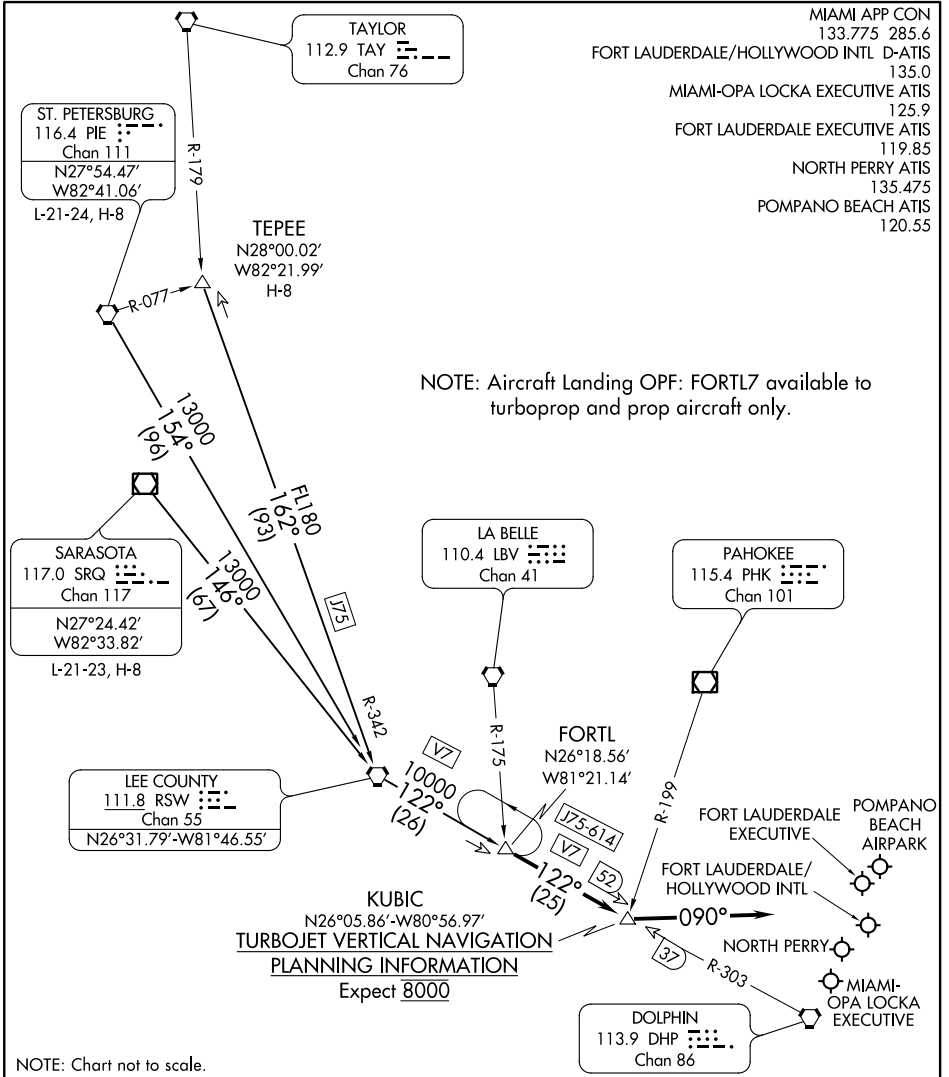

(FORTL.FORTL7) 18312

FORTL SEVEN ARRIVAL

AL-744 (FAA)

FORT LAUDERDALE, FLORIDA

SE-3, 18 JUL 2019 to 15 AUG 2019

SE-3, 18 JUL 2019 to 15 AUG 2019

NOTE: Chart not to scale.

ARRIVAL ROUTE DESCRIPTION

ST. PETERSBURG TRANSITION (PIE.FORTL7): From over PIE VORTAC on PIE R-154 to RSW VORTAC, then on RSW R-122 to FORTL INT. Thence. . .

SARASOTA TRANSITION (SRQ.FORTL7): From over SRQ VOR/DME on SRQ R-146 to RSW VORTAC, then on RSW R-122 to FORTL INT. Thence. . .

TEPEE TRANSITION (TEPEE.FORTL7): From over TEPEE INT on J75 and RSW R-342 to RSW VORTAC, then on RSW R-122 to FORTL INT. Thence. . .

. . . From over FORTL INT on RSW R-122 to KUBIC INT, then heading 090°.
Expect RADAR vectors to final approach course.

FORTL SEVEN ARRIVAL

(FORTL.FORTL7) 22JUN17

FORT LAUDERDALE, FLORIDA