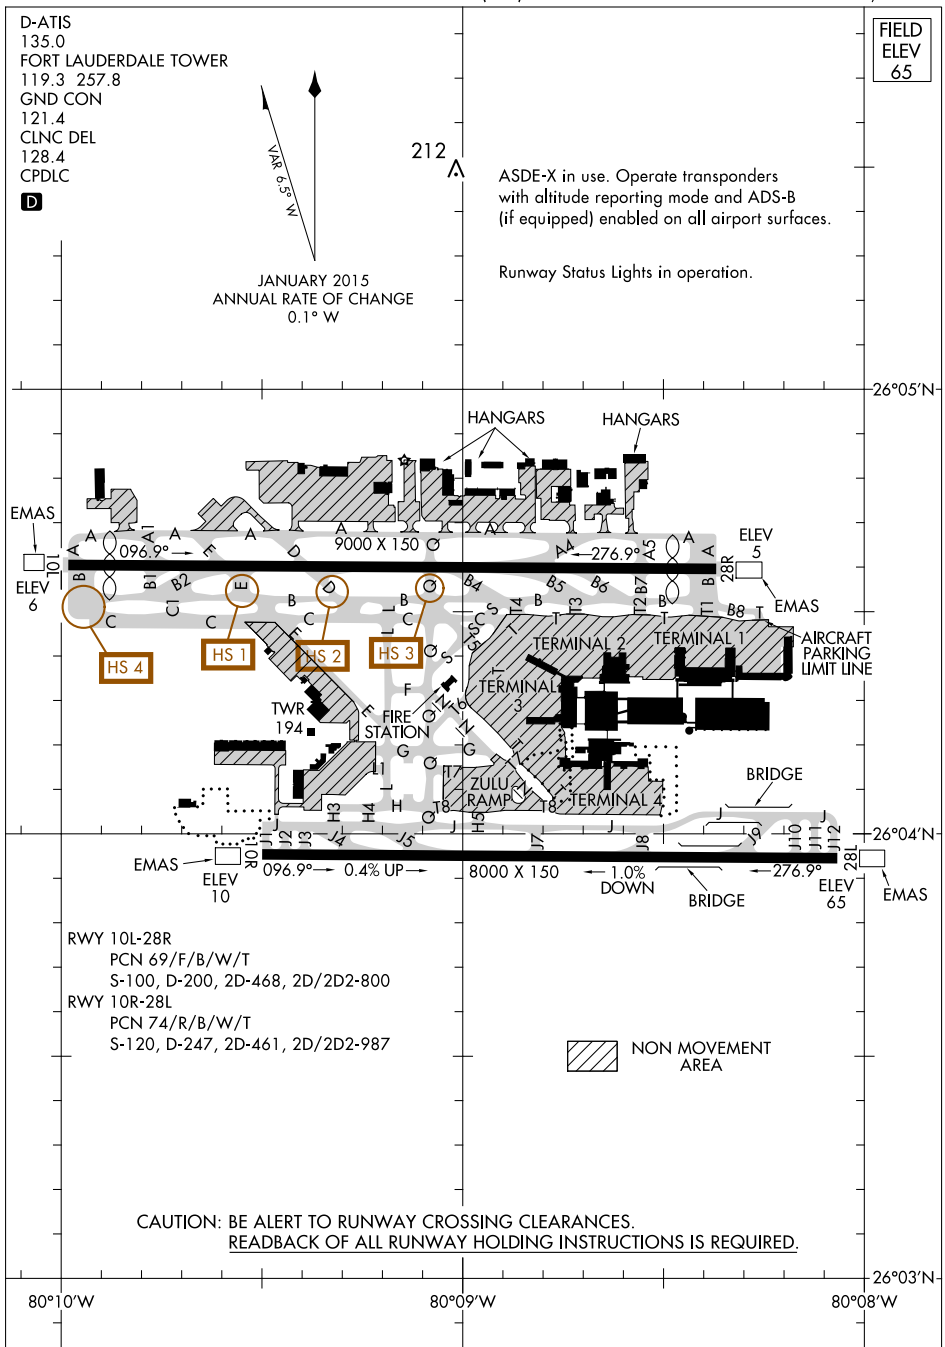

19115  
**AIRPORT DIAGRAM**

FORT LAUDERDALE/HOLLYWOOD INTL (FLL)  
 AL-744 (FAA)  
 FORT LAUDERDALE, FLORIDA

SE-3, 18 JUL 2019 to 15 AUG 2019

SE-3, 18 JUL 2019 to 15 AUG 2019

19115  
**AIRPORT DIAGRAM**

FORT LAUDERDALE, FLORIDA  
 FORT LAUDERDALE/HOLLYWOOD INTL (FLL)