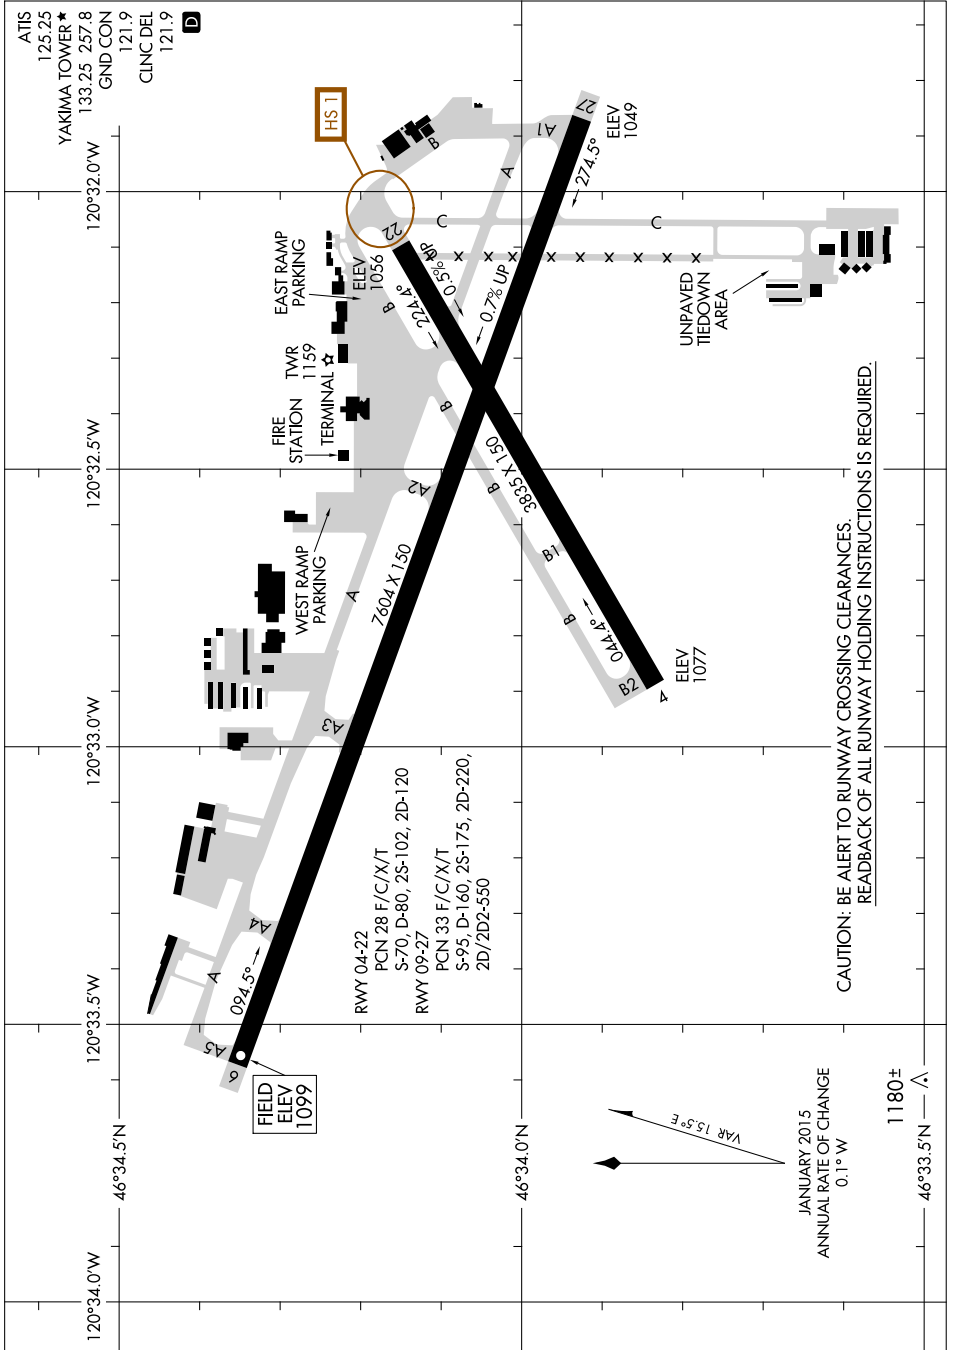

16259

AIRPORT DIAGRAM

YAKIMA AIR TERMINAL/MCALLISTER FIELD (YKM)
AL-465 (FAA)
YAKIMA, WASHINGTON

NW-1, 1-18 JUL 2019 to 15 AUG 2019

CAUTION: BE ALERT TO RUNWAY CROSSING CLEARANCES.
READBACK OF ALL RUNWAY HOLDING INSTRUCTIONS IS REQUIRED.

JANUARY 2015
ANNUAL RATE OF CHANGE
0.1° W

1180±

AIRPORT DIAGRAM
16259

YAKIMA, WASHINGTON
YAKIMA AIR TERMINAL/MCALLISTER FIELD (YKM)

NW-1, 18 JUL 2019 to 15 AUG 2019