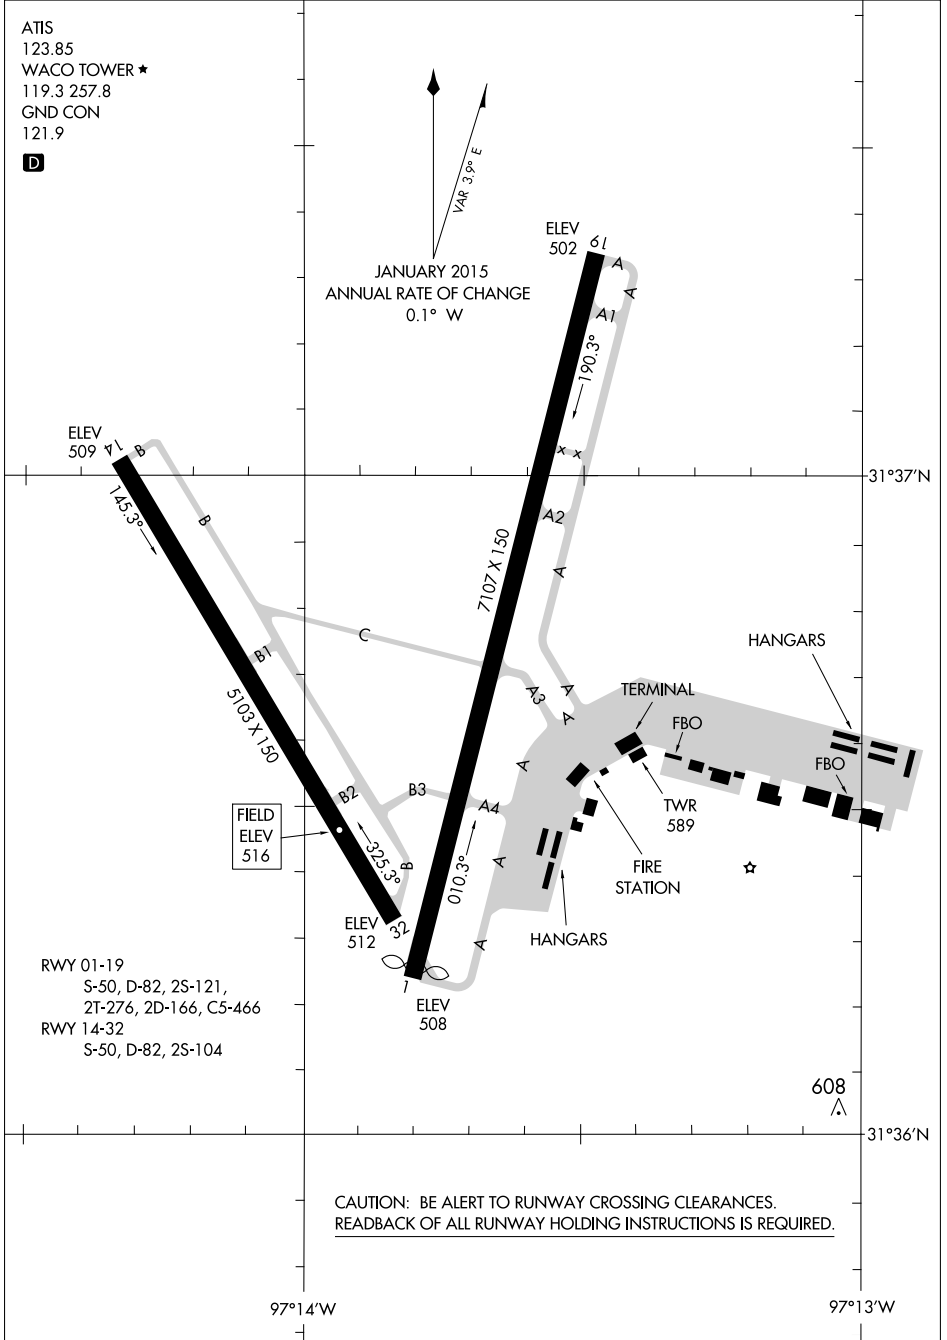

# AIRPORT DIAGRAM

AL-439 (FAA)

WACO RGNL (ACT)  
WACO, TEXAS

ATIS  
123.85  
WACO TOWER ★  
119.3 257.8  
GND CON  
121.9

↑  
VAR 3.9° E  
JANUARY 2015  
ANNUAL RATE OF CHANGE  
0.1° W

SC-3, 18 JUL 2019 to 15 AUG 2019

SC-3, 18 JUL 2019 to 15 AUG 2019