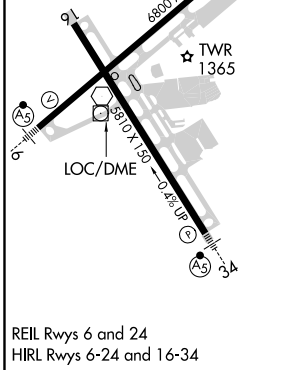

VOR ODR 114.9	APP CRS 236°	Rwy ldg TDZE Apt Elev N/A 1175
-------------------------	------------------------	---

VOR/DME-A

ROANOKE-BLACKSBURG RGNL/WOODRUM FIELD (R.O.A)

⚠ Circling NA NW of Rwy 6-24. DME from I-SZK LDA.
⚠ Simultaneous reception of ODR VOR and I-SZK DME required.
⚠ -13°C

MISSED APPROACH: Climbing left turn to 4000 on ODR VOR R-164 and LYH VORTAC R-258 to MONAT/LYH 19.8 DME and hold.

ATIS 132.375	ROANOKE APP CON 126.9 339.8	ROANOKE TOWER 118.3 257.8	GND CON 121.9 257.8	CLNC DEL 119.7
------------------------	---------------------------------------	-------------------------------------	-------------------------------	--------------------------