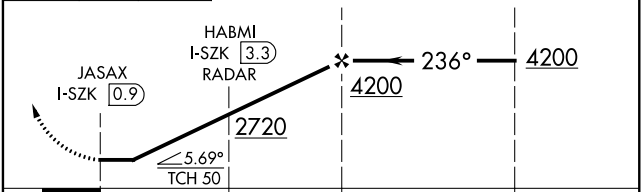

CATEGORY	A	B	C	D
C CIRCLING	1740-1	565 (600-1)	2420-3 1245 (1300-3)	2800-3 1625 (1700-3)

NE-3, 18 JUL 2019 to 15 AUG 2019

NE-3, 18 JUL 2019 to 15 AUG 2019