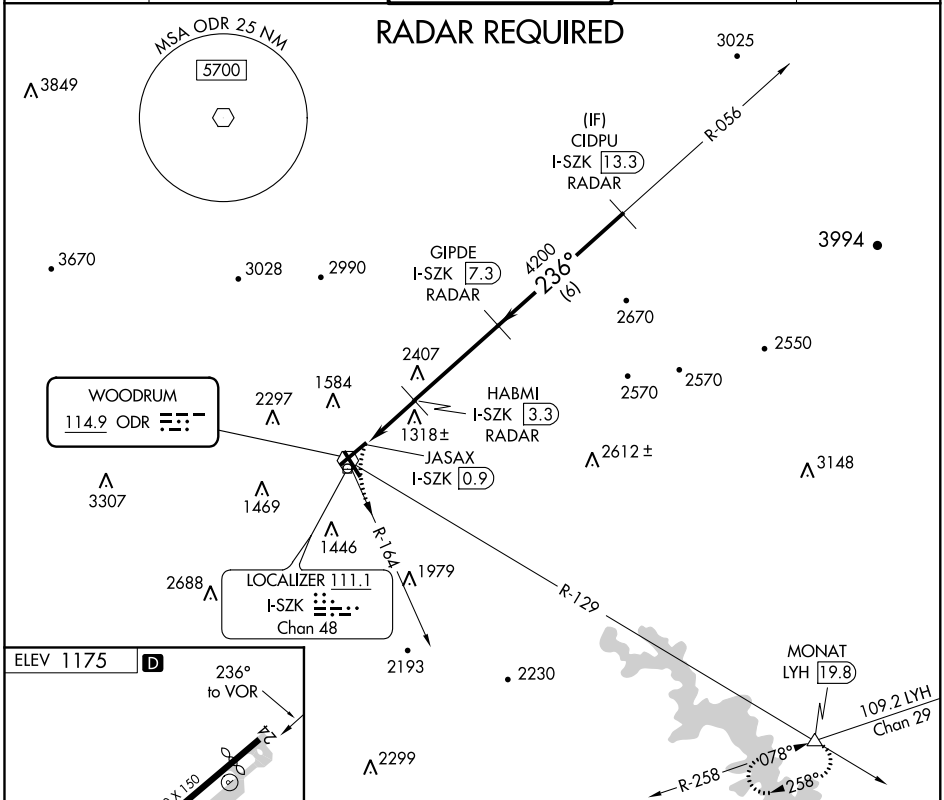

VOR ODR 114.9	APP CRS 236°	Rwy ldg TDZE Apt Elev N/A 1175
-------------------------	------------------------	---

VOR/DME-A

ROANOKE-BLACKSBURG RGNL/WOODRUM FIELD (R.O.A)

⚠ Circling NA NW of Rwy 6-24. DME from I-SZK LDA.
⚠ Simultaneous reception of ODR VOR and I-SZK DME required.
⚠ -13°C

MISSED APPROACH: Climbing left turn to 4000 on ODR VOR R-164 and LYH VORTAC R-258 to MONAT/LYH 19.8 DME and hold.

ATIS 132.375	ROANOKE APP CON 126.9 339.8	ROANOKE TOWER 118.3 257.8	GND CON 121.9 257.8	CLNC DEL 119.7
------------------------	---------------------------------------	-------------------------------------	-------------------------------	--------------------------

NE-3, 18 JUL 2019 to 15 AUG 2019

NE-3, 18 JUL 2019 to 15 AUG 2019