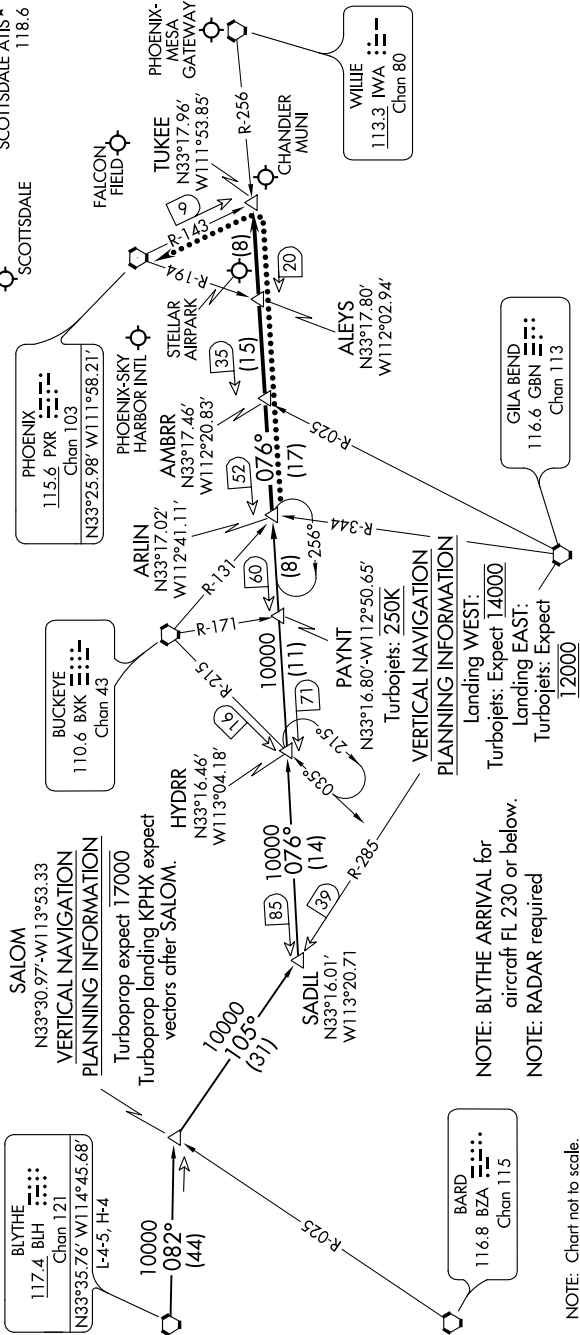

BLYTE FIVE ARRIVAL

AL-322 (FAA)

PHOENIX, ARIZONA

SW-4, 18 JUL 2019 to 15 AUG 2019

ARRIVAL ROUTE DESCRIPTION

BLYTE TRANSITION (BLH.BLH5): From over BLH VORTAC on BLH R-082 to SALOM, then on GBN R-285 and IWA R-256 to ARLIN. Thence

PHOENIX SKY HARBOR INTL: Rwy 7L/R or 8: From over ARLIN, expect vectors to final approach course; Rwy 25L/R or 26: From over ARLIN, on IWA R-256 to TUKEE. Expect vectors to final approach course prior to TUKEE.
SATELLITE AIRPORTS: Expect vectors after passing SALOM.

LOST COMMUNICATIONS: After ARLIN, on IWA R-256 and PXR R-143 to PXR VORTAC.

BLYTE FIVE ARRIVAL

PHOENIX, ARIZONA

SW-4, 18 JUL 2019 to 15 AUG 2019