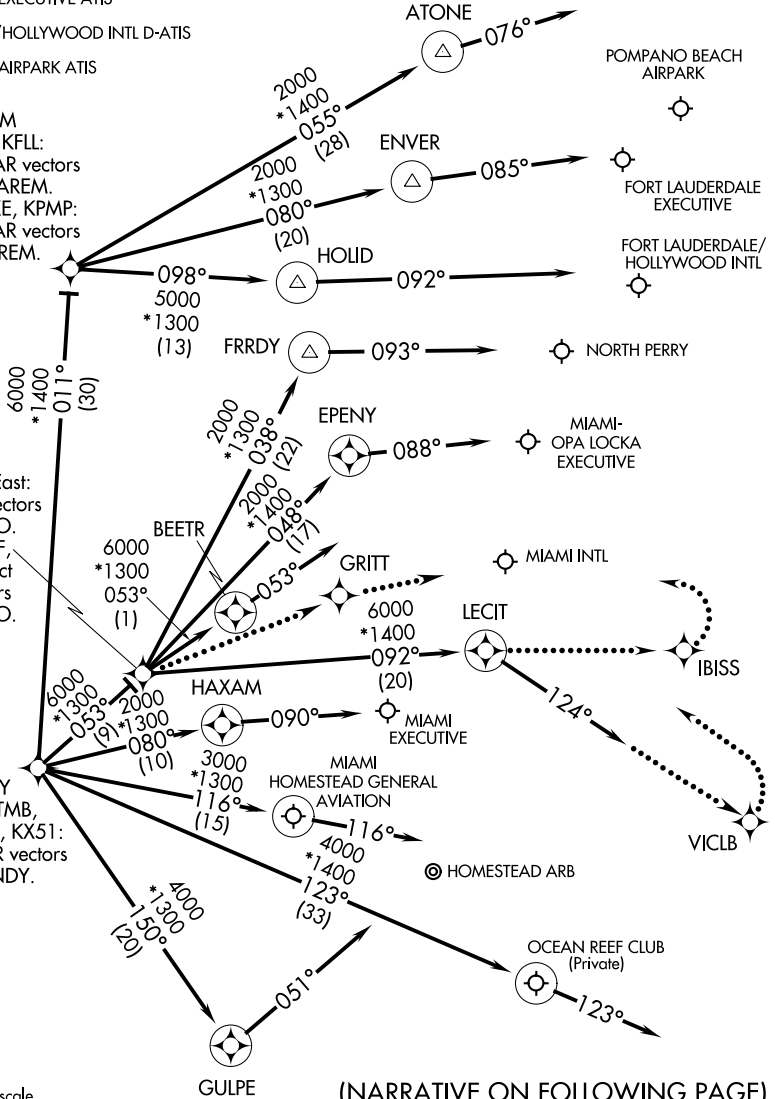

CURSO FIVE ARRIVAL (RNAV) Arrival Routes

MIAMI APP CON
124.85 322.3
MIAMI INTL D-ATIS
119.15
NORTH PERRY ATIS
135.475
MIAMI-OPA LOCKA EXECUTIVE ATIS
125.9
MIAMI EXECUTIVE ATIS
124.0
HOMESTEAD ARB ATIS
132.275 269.9
FORT LAUDERDALE EXECUTIVE ATIS
119.85
FORT LAUDERDALE/HOLLYWOOD INTL D-ATIS
135.0
POMPANO BEACH AIRPARK ATIS
120.55

NOTE: RADAR required.
NOTE: RNAV 1.
NOTE: DME/DME/IRU or GPS required.

JAREM
Landing KFLL:
Expect RADAR vectors
prior to JAREM.
Landing KFXE, KPMP:
Expect RADAR vectors
after JAREM.

JODPO
KMIA Landing East:
Expect RADAR vectors
prior to JODPO.
Landing KOPF,
KHWO: Expect
RADAR vectors
prior to JODPO.

MNNDY
Landing KTMB,
KHST, K07FA, KX51:
Expect RADAR vectors
after MNNDY.

NOTE: Chart not to scale.

(NARRATIVE ON FOLLOWING PAGE)

SE-3, 18 JUL 2019 to 15 AUG 2019

SE-3, 18 JUL 2019 to 15 AUG 2019