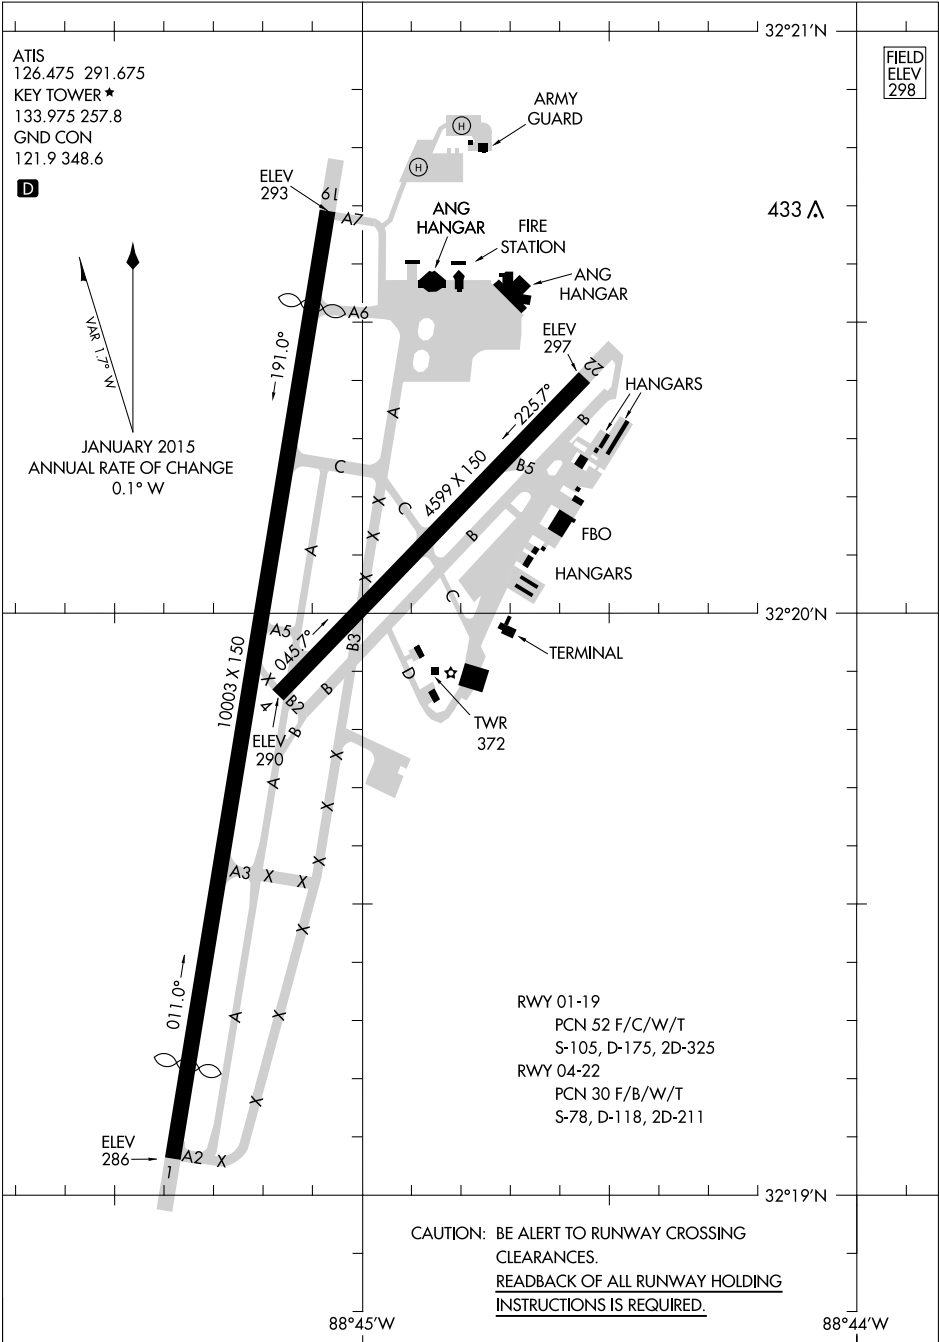

19059

AIRPORT DIAGRAM

AL-254 (FAA)

KEY FIELD (MEI)
MERIDIAN, MISSISSIPPI

ATIS
126.475 291.675
KEY TOWER ★
133.975 257.8
GND CON
121.9 348.6

D

JANUARY 2015
ANNUAL RATE OF CHANGE
0.1° W

FIELD
ELEV
298

32°21'N
433 A

SC-4, 18 JUL 2019 to 15 AUG 2019

SC-4, 18 JUL 2019 to 15 AUG 2019

RWY 01-19
PCN 52 F/C/W/T
S-105, D-175, 2D-325

RWY 04-22
PCN 30 F/B/W/T
S-78, D-118, 2D-211

CAUTION: BE ALERT TO RUNWAY CROSSING CLEARANCES.
READBACK OF ALL RUNWAY HOLDING INSTRUCTIONS IS REQUIRED.

AIRPORT DIAGRAM

19059

MERIDIAN, MISSISSIPPI
KEY FIELD (MEI)