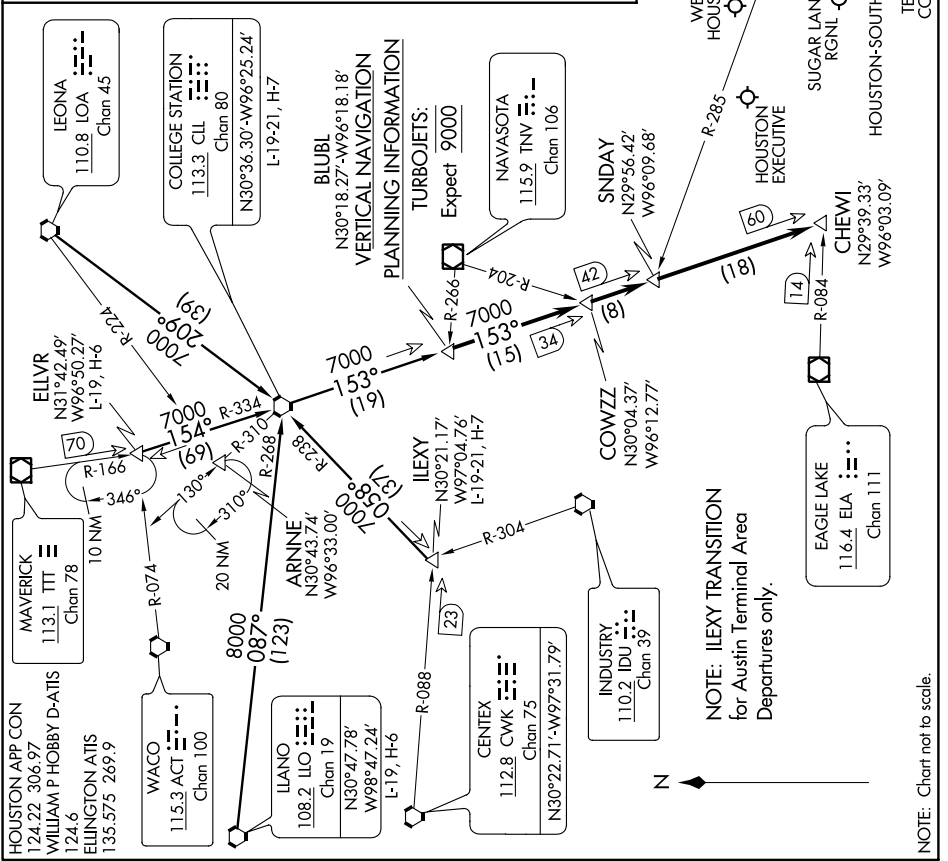

BLUBELL THREE ARRIVAL

HOUSTON, TEXAS

SC-5, 18 JUL 2019 to 15 AUG 2019

ARRIVAL ROUTE DESCRIPTION

ELLVR TRANSITION (ELLVR.BLUBL3): From over ELLVR INT via CLL R-334 to CLL VORTAC, then on CLL R-153 to BLUBL INT. Thence

COLLEGE STATION TRANSITION (CLL.BLUBL3): From over CLL VORTAC on CLL R-153 to BLUBL INT. Thence

LEONA TRANSITION (LOA.BLUBL3): From over LOA VORTAC on R-209 to CLL VORTAC, then on CLL R-153 to BLUBL INT. Thence

IILEXY TRANSITION (IILEXY.BLUBL3): From over IILEXY INT via CLL R-238 to CLL VORTAC, then on CLL R-153 to BLUBL INT. Thence

LLANO TRANSITION (LLO.BLUBL3): From over LLO VORTAC on LLO R-087 via CLL R-268 to CLL VORTAC, then on CLL R-153 to BLUBL INT. Thence

From over BLUBL INT on CLL R-153 to COWZZ INT, to SUNDAY INT, to CHEWI INT. Expect vectors to final approach course at or prior to CHEWI INT.

BLUBELL THREE ARRIVAL

(BLUBL.BLUBL3) 29MAY14

HOUSTON, TEXAS

NOTE: Chart not to scale.