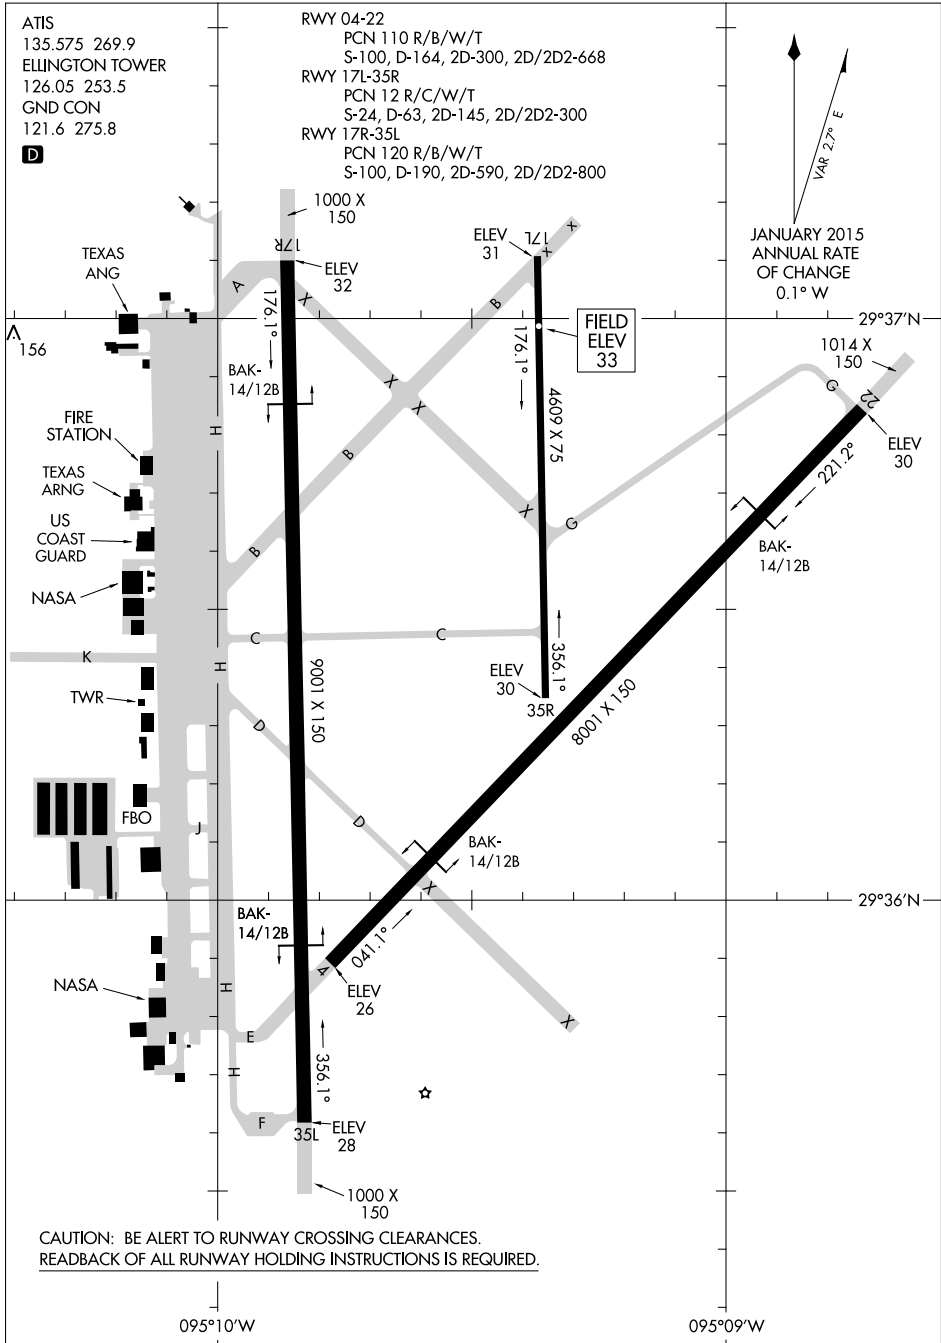

19171  
**AIRPORT DIAGRAM**

AL-197 (FAA)

**ELLINGTON (EFD)**  
 HOUSTON, TEXAS

19171  
**AIRPORT DIAGRAM**

HOUSTON, TEXAS  
**ELLINGTON (EFD)**

SC-5, 18 JUL 2019 to 15 AUG 2019