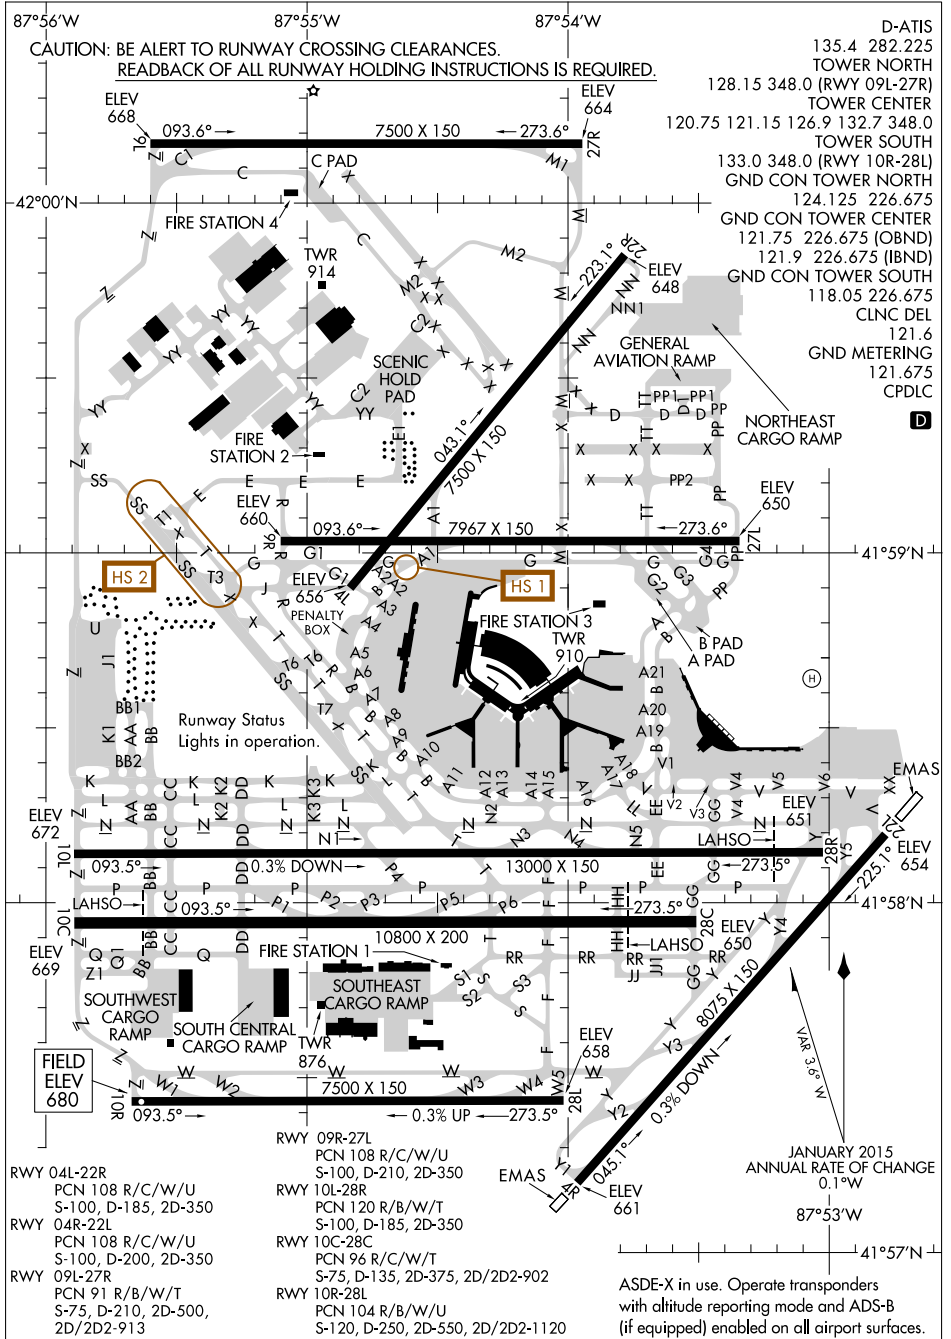

# AIRPORT DIAGRAM

AL-166 (FAA)

CHICAGO O'HARE INTL (ORD)  
CHICAGO, ILLINOIS

# AIRPORT DIAGRAM

19171

CHICAGO, ILLINOIS  
CHICAGO O'HARE INTL (ORD)

EC-3, 18 JUL 2019 to 15 AUG 2019