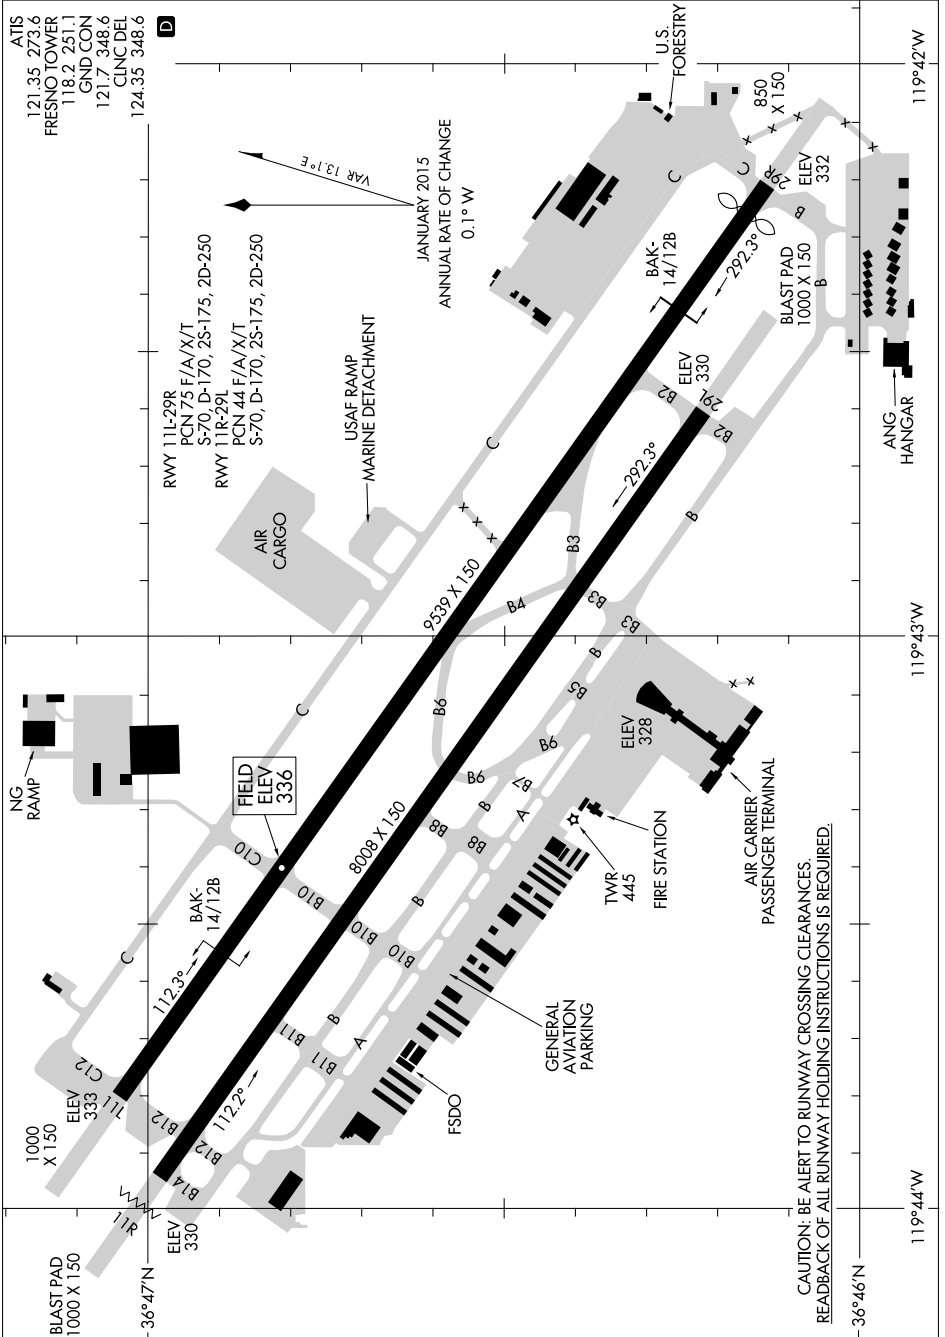

AIRPORT DIAGRAM

AL-162 (FAA)

FRESNO YOSEMITE INTL (FAT)
FRESNO, CALIFORNIA

SW-2, 18 JUL 2019 to 15 AUG 2019

SW-2, 18 JUL 2019 to 15 AUG 2019

CAUTION: BE ALERT TO RUNWAY CROSSING CLEARANCES
READBACK OF ALL RUNWAY HOLDING INSTRUCTIONS IS REQUIRED.

AIRPORT DIAGRAM

FRESNO, CALIFORNIA
FRESNO YOSEMITE INTL (FAT)