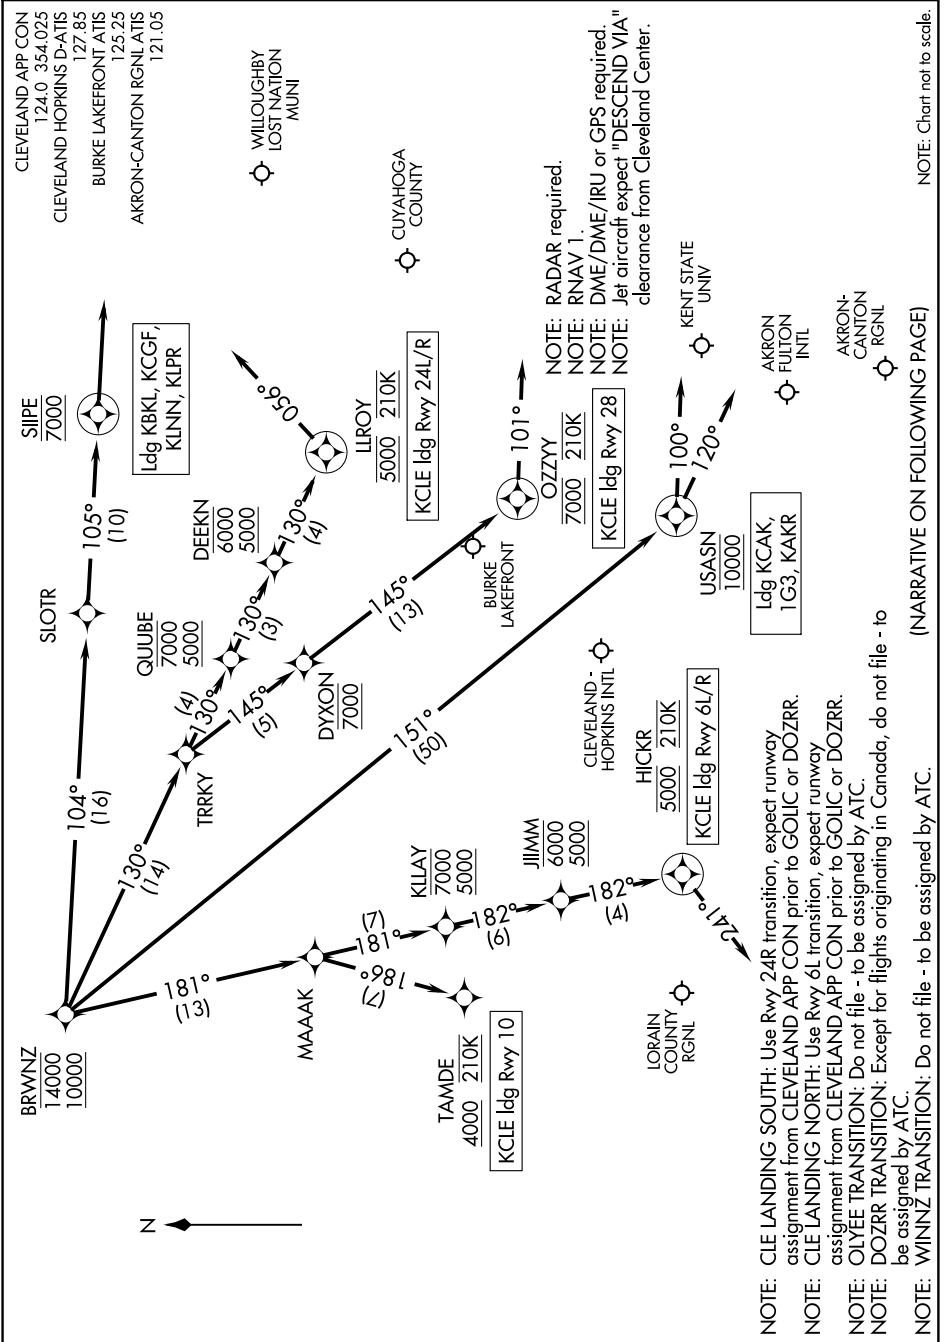

# BRWNZ ONE ARRIVAL (RNAV) Arrival Routes

CLEVELAND, OHIO

EC-2: 18 JUL 2019 to 15 AUG 2019

NOTE: Chart not to scale.

(NARRATIVE ON FOLLOWING PAGE)

# BRWNZ ONE ARRIVAL (RNAV) Arrival Routes

CLEVELAND, OHIO

EC-2: 18 JUL 2019 to 15 AUG 2019