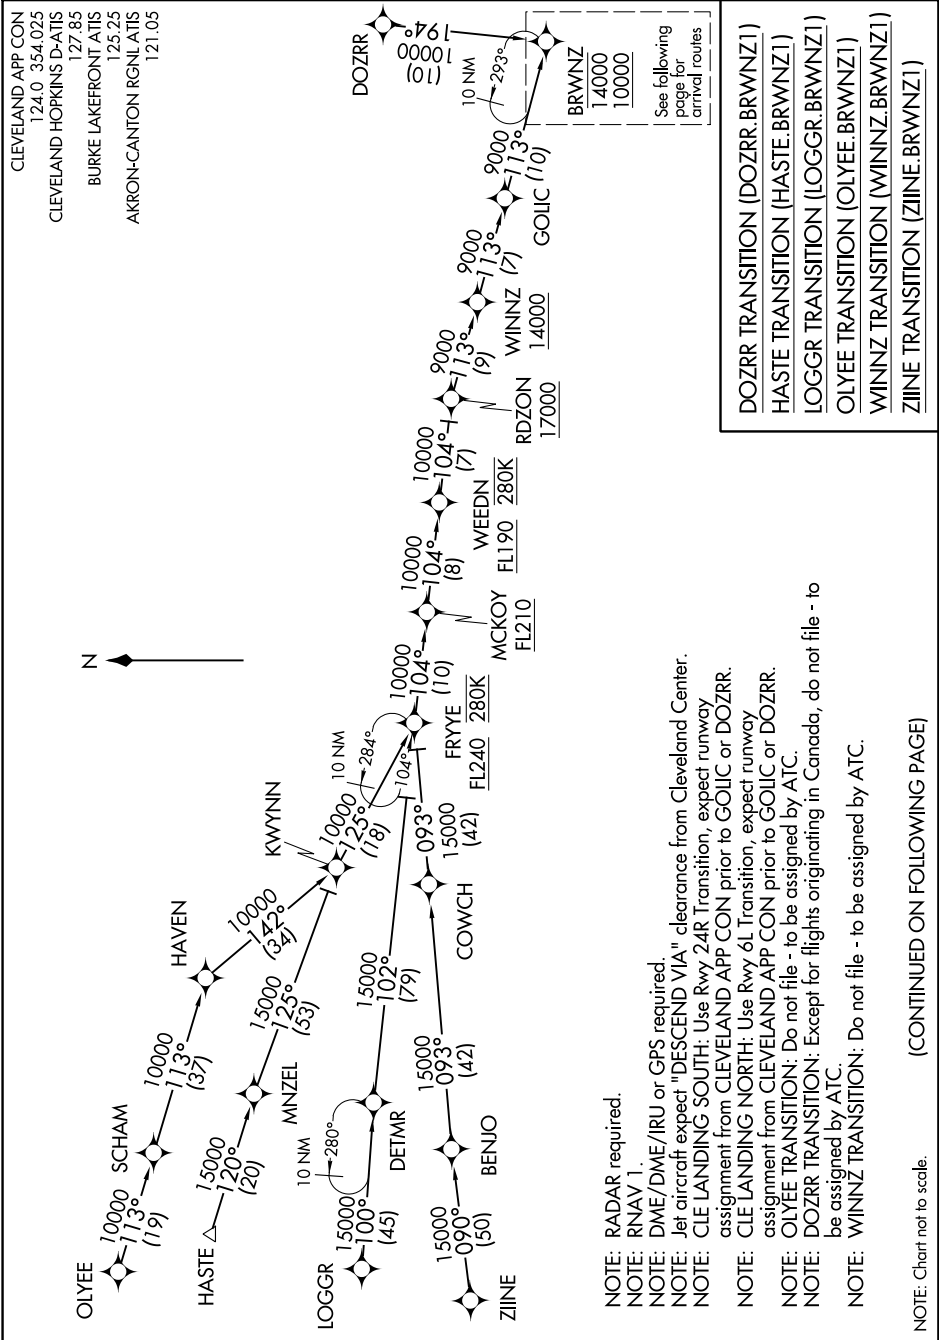

BRWNZ ONE ARRIVAL (RNAV) Transition Routes

CLEVELAND, OHIO

EC-2, 18 JUL 2019 to 15 AUG 2019

BRWNZ ONE ARRIVAL (RNAV) Transition Routes

CLEVELAND, OHIO

NOTE: Chart not to scale.

(CONTINUED ON FOLLOWING PAGE)

EC-2, 18 JUL 2019 to 15 AUG 2019