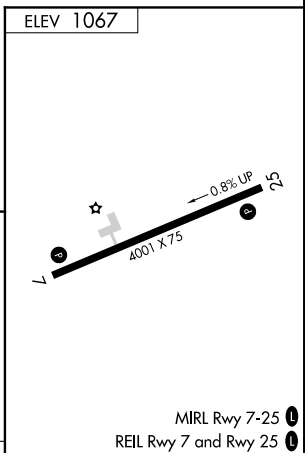

NDB ZEF 326	APP CRS 245°	Rwy Idg TDZE Apt Elev	N/A N/A 1067
-----------------------	------------------------	-----------------------------	---

NDB-A

ELKIN MUNI (ZEF)

Obtain local altimeter setting on CTAF; when not received, use Mount Airy altimeter setting and increase MDA 80 feet and Cats C/D visibility 1/4 mile. Procedure NA at night. Helicopter visibility reduction below 1 SM NA.

MISSED APPROACH: Climbing right turn to 4000 direct ZEF NDB and hold, continue climb-in-hold to 4000.

ATLANTA CENTER
125.15 263.0

UNICOM
123.05 (CTAF)

CATEGORY	A	B	C	D	FAF to MAP 3.1 NM					
	1600-1	533 (600-1)	1680-1 3/4 613 (700-1 3/4)	1840-2 1/2 773 (800-2 1/2)	Knots	60	90	120	150	180
C CIRCLING					Min:Sec	3:06	2:04	1:33	1:14	1:02