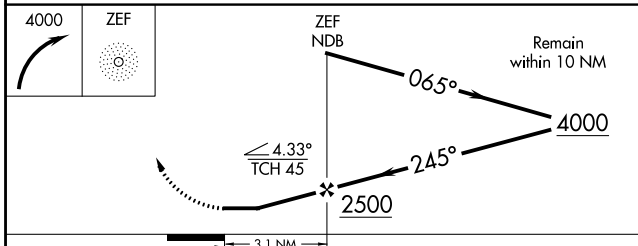

NDB ZEF 326	APP CRS 245°	Rwy Idg TDZE Apt Elev	N/A N/A 1067
-----------------------	------------------------	-----------------------------	---

NDB-A

ELKIN MUNI (ZEF)

Obtain local altimeter setting on CTAF; when not received, use Mount Airy altimeter setting and increase MDA 80 feet and Cats C/D visibility 1/4 mile. Procedure NA at night. Helicopter visibility reduction below 1 SM NA.

MISSED APPROACH: Climbing right turn to 4000 direct ZEF NDB and hold, continue climb-in-hold to 4000.

ATLANTA CENTER
125.15 263.0

UNICOM
123.05 (CTAF)

CATEGORY	A	B	C	D	FAF to MAP 3.1 NM					
	1600-1	533 (600-1)	1680-1 3/4 613 (700-1 3/4)	1840-2 1/2 773 (800-2 1/2)	Knots	60	90	120	150	180
C CIRCLING					Min:Sec	3:06	2:04	1:33	1:14	1:02