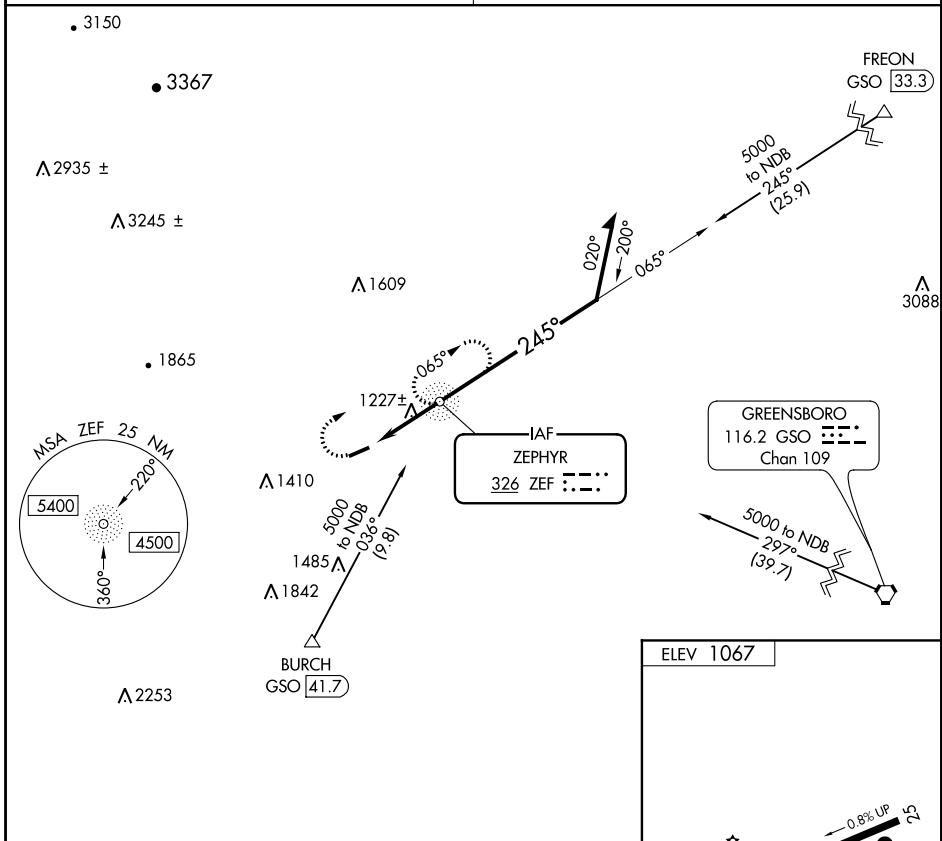

NDB ZEF 326	APP CRS 245°	Rwy Idg TDZE Apt Elev	N/A N/A 1067
-----------------------	------------------------	-----------------------------	---

NDB-A

ELKIN MUNI (ZEF)

Obtain local altimeter setting on CTAF; when not received, use Mount Airy altimeter setting and increase MDA 80 feet and Cats C/D visibility 1/4 mile. Procedure NA at night. Helicopter visibility reduction below 1 SM NA.

MISSED APPROACH: Climbing right turn to 4000 direct ZEF NDB and hold, continue climb-in-hold to 4000.

ATLANTA CENTER
125.15 263.0

UNICOM
123.05 (CTAF)

CATEGORY	A	B	C	D	FAF to MAP 3.1 NM					
	1600-1	533 (600-1)	1680-1 3/4 613 (700-1 3/4)	1840-2 1/2 773 (800-2 1/2)	Knots	60	90	120	150	180
C CIRCLING					Min:Sec	3:06	2:04	1:33	1:14	1:02

SE-2, 20 JUN 2019 to 18 JUL 2019

SE-2, 20 JUN 2019 to 18 JUL 2019