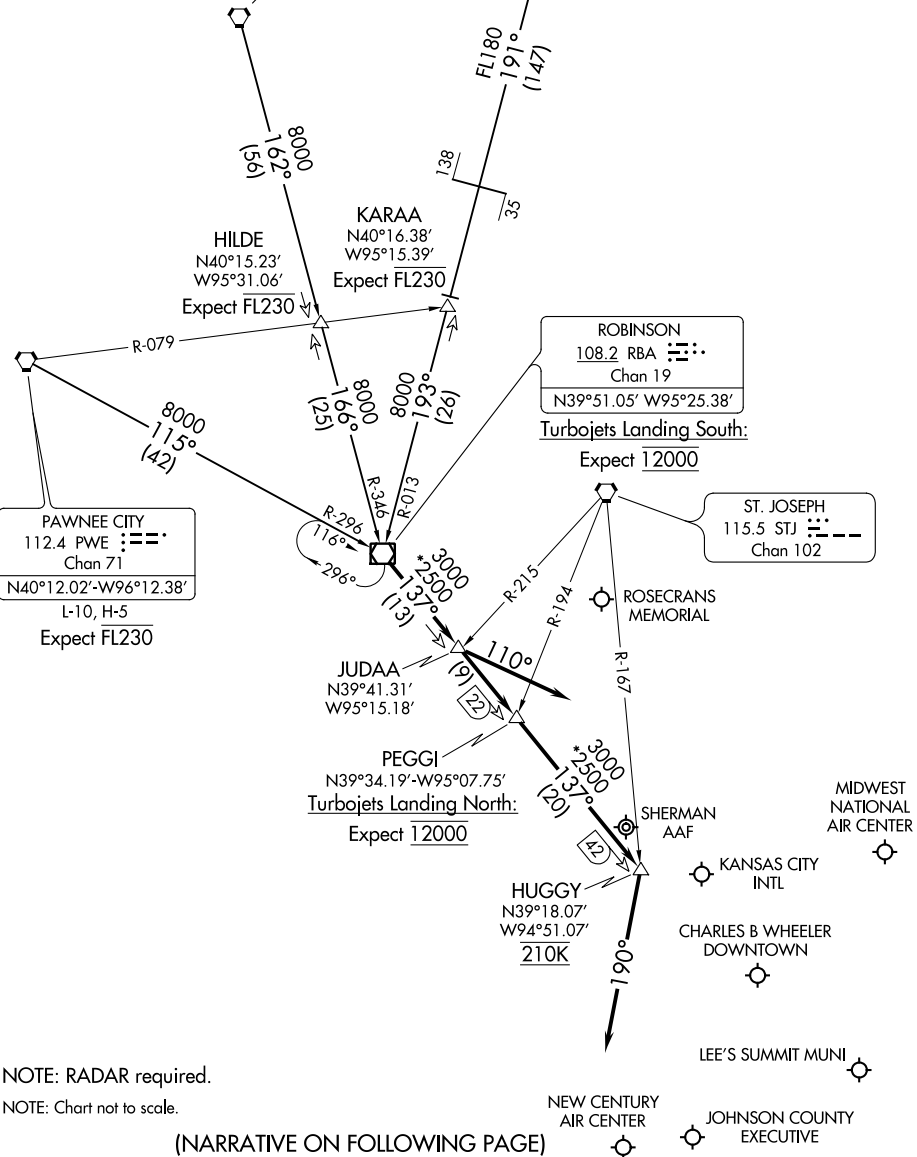

ROBINSON FOUR ARRIVAL

AL-780 (FAA)

KANSAS CITY, MISSOURI

KANSAS CITY INTL D-ATIS
 128.375
 KANSAS CITY APP CON
 120.95 318.1

OMAHA
 116.3 OVR
 Chan 110
 N41°10.03'-W95°44.21'
 L-10-12, H-5

FORT DODGE
 113.5 FOD
 Chan 82
 N42°36.67'-W94°17.69'
 L-12, H-5

NC-3, 20 JUN 2019 to 18 JUL 2019

NC-3, 20 JUN 2019 to 18 JUL 2019

NOTE: RADAR required.

NOTE: Chart not to scale.

(NARRATIVE ON FOLLOWING PAGE)

ROBINSON FOUR ARRIVAL

KANSAS CITY, MISSOURI