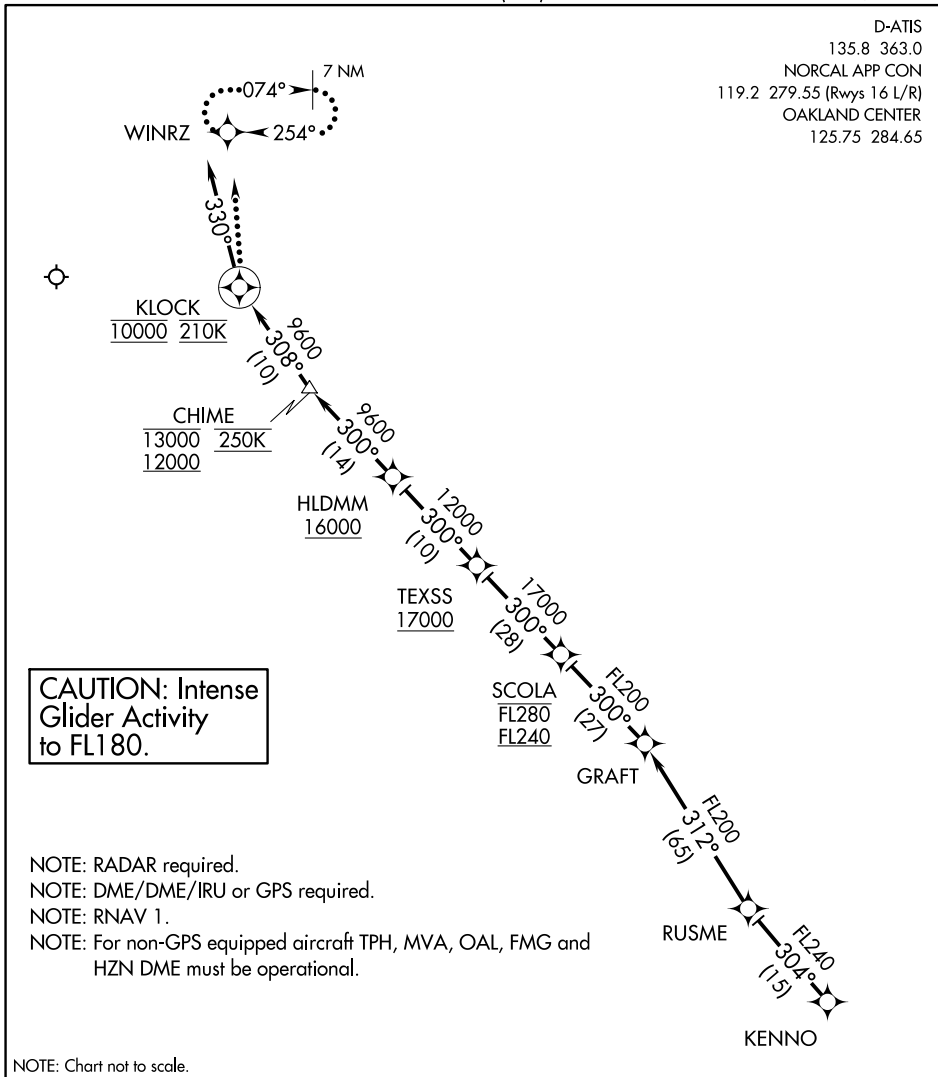

(KENNO.KENNO2) 17173

KENNO TWO ARRIVAL (RNAV)

AL-346 (FAA)

RENO/TAHOE INTL (RNO)

RENO, NEVADA

D-ATIS

135.8 363.0

NORCAL APP CON

119.2 279.55 (Rwys 16 L/R)

OAKLAND CENTER

125.75 284.65

SW-4, 20 JUN 2019 to 18 JUL 2019

SW-4, 20 JUN 2019 to 18 JUL 2019

ARRIVAL ROUTE DESCRIPTION

From KENNO on track 304° to RUSME, then as depicted to cross KLOCK at 10000' at 210K, then on heading 330°. Rwy 16L/16R expect RADAR vectors to final approach course.

LOST COMMUNICATIONS:

At KLOCK, turn right direct to WINRZ and hold, maintain 10000'.

KENNO TWO ARRIVAL (RNAV)

(KENNO.KENNO2) 31MAY12

RENO, NEVADA
RENO/TAHOE INTL (RNO)