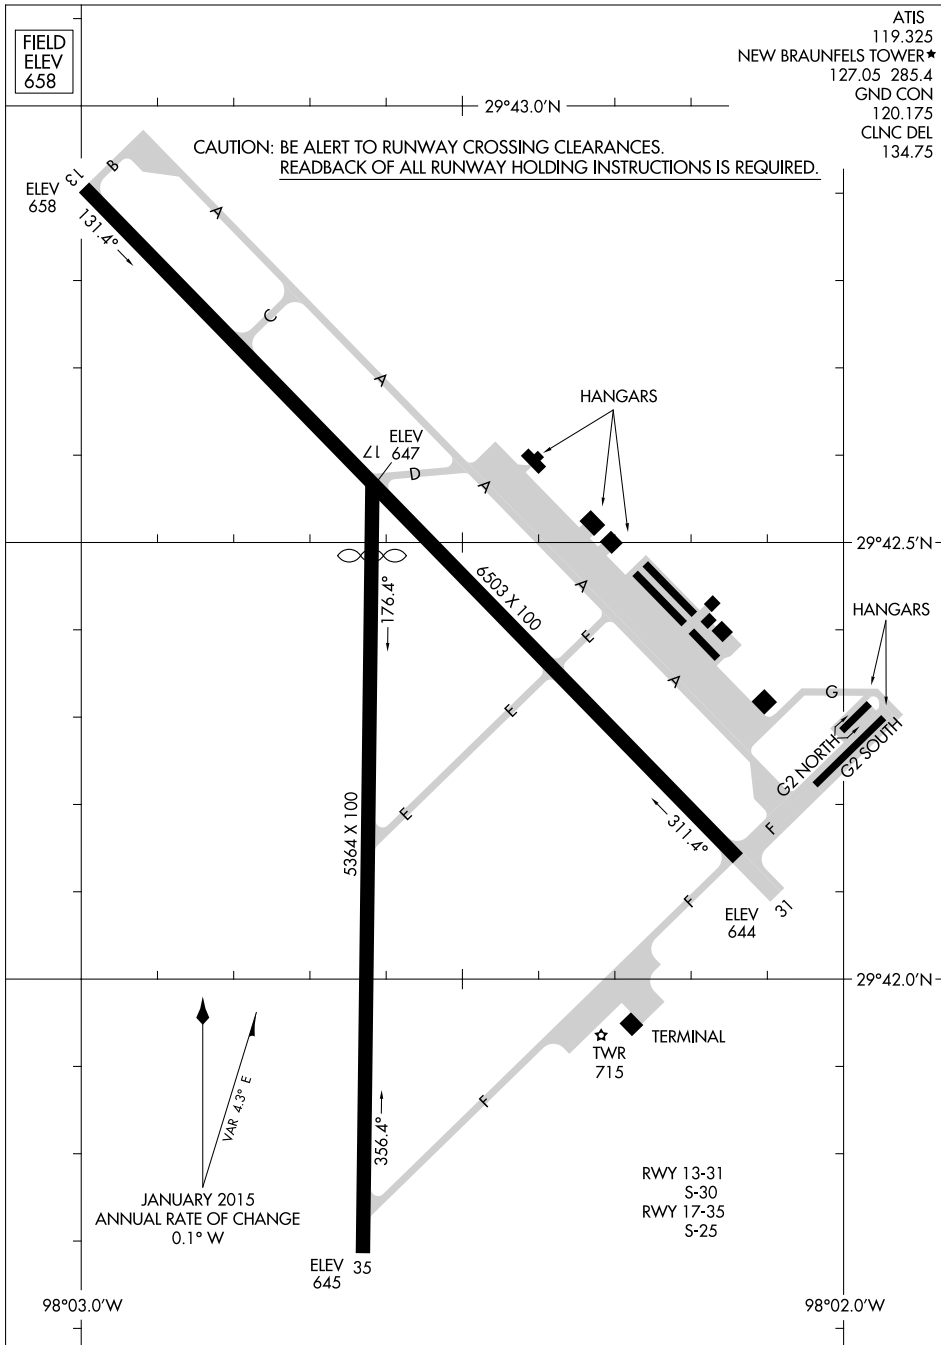

AIRPORT DIAGRAM

19115

AL-6080 (FAA)

NEW BRAUNFELS RGNL (BAZ)
NEW BRAUNFELS, TEXAS

SC-3, 23 MAY 2019 to 20 JUN 2019

SC-3, 23 MAY 2019 to 20 JUN 2019

AIRPORT DIAGRAM

19115

NEW BRAUNFELS, TEXAS
NEW BRAUNFELS RGNL (BAZ)