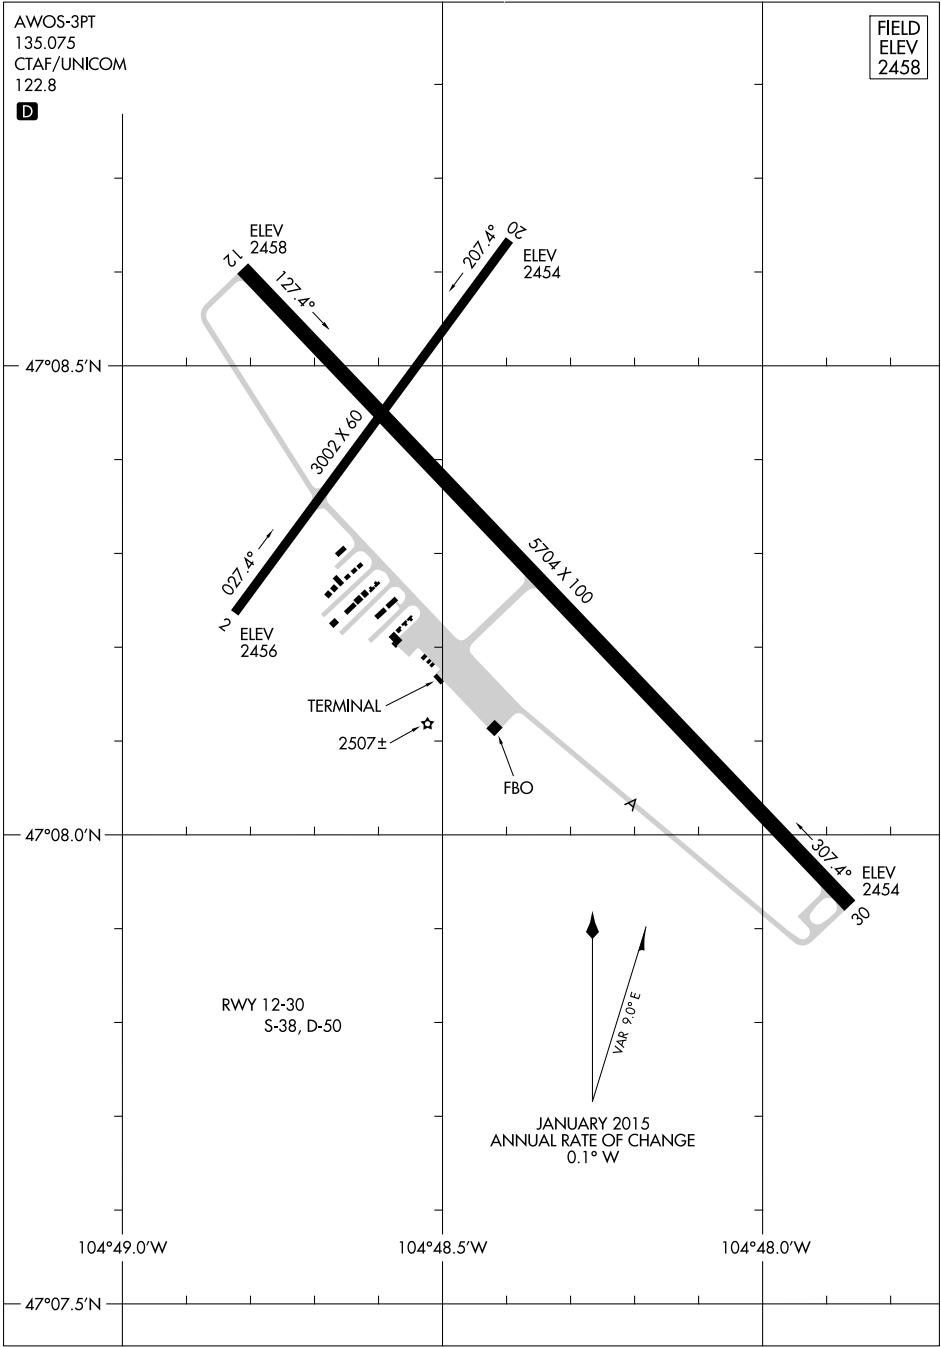

17005

AIRPORT DIAGRAM

AL-6078 (FAA)

DAWSON COMMUNITY (GDV)
GLENDDIVE, MONTANA

AWOS-3PT
135.075
CTAF/UNICOM
122.8

FIELD
ELEV
2458

D

NW-1, 23 MAY 2019 to 20 JUN 2019

NW-1, 23 MAY 2019 to 20 JUN 2019

AIRPORT DIAGRAM

17005

GLENDDIVE, MONTANA
DAWSON COMMUNITY (GDV)