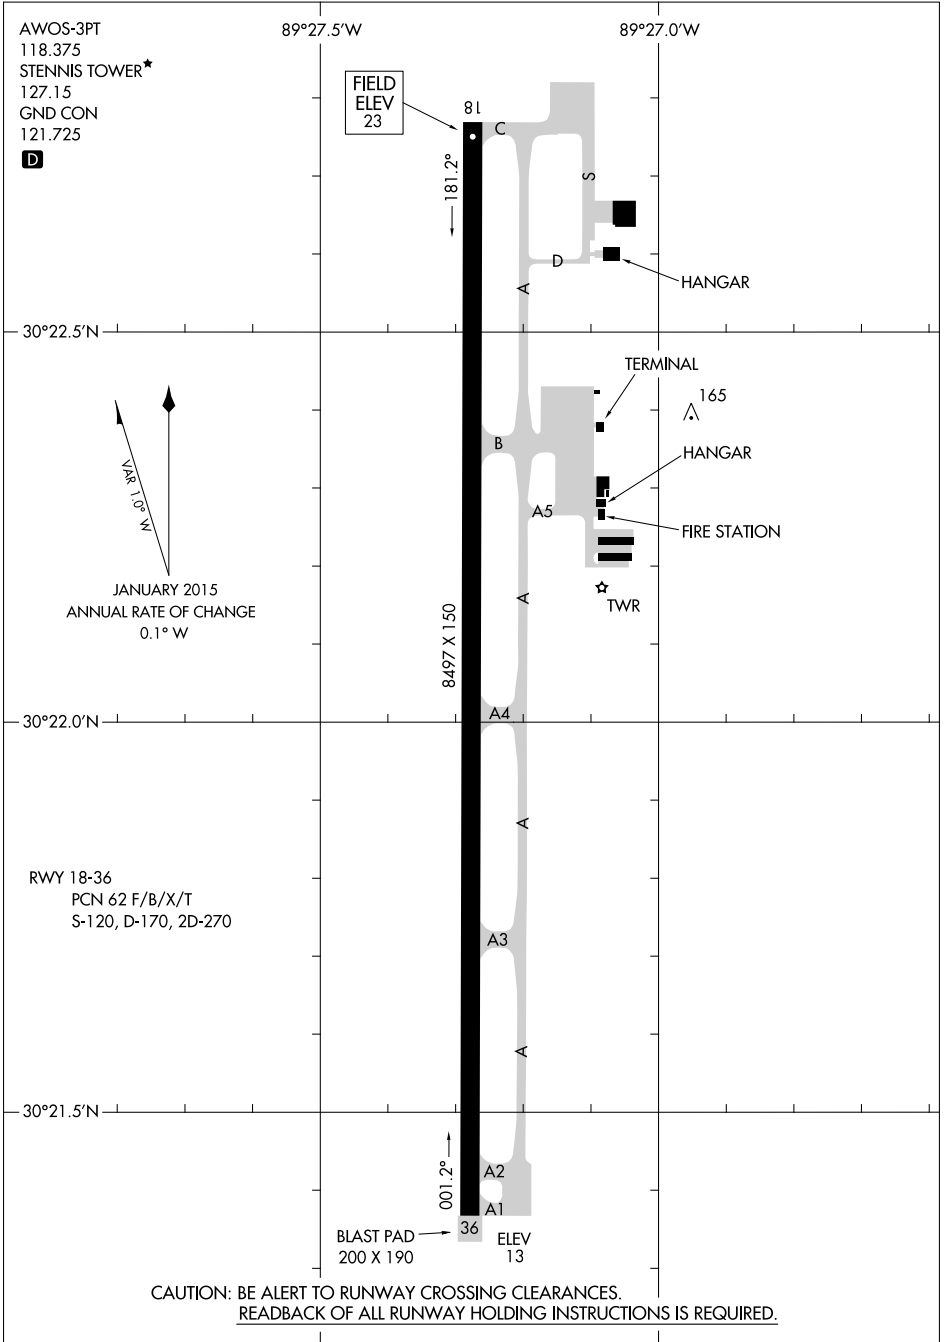

19115

AIRPORT DIAGRAM

AL-5860 (FAA)

STENNIS INTL (HSA)
BAY ST LOUIS, MISSISSIPPI

SC-4, 23 MAY 2019 to 20 JUN 2019

SC-4, 23 MAY 2019 to 20 JUN 2019

AIRPORT DIAGRAM

19115