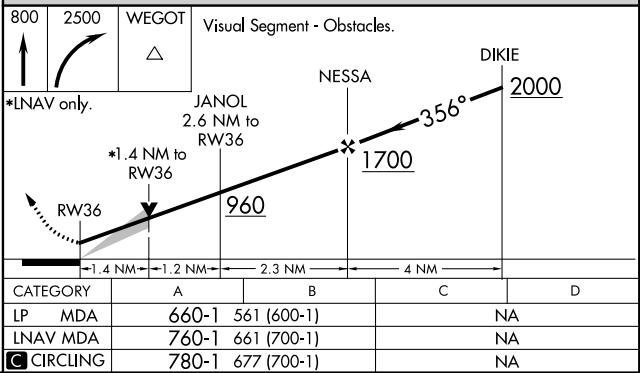

WAAS CH 81832 W36A	APP CRS 356°	Rwy Idg TDZE Apt Elev	3100 99 103
--	------------------------	-----------------------------	--

RNAV (GPS) RWY 36

MERIDEN MARKHAM MUNI (MMK)

⚠ When local altimeter setting not received, use Hartford altimeter setting and increase all MDA 60 feet. DME/DME RNP-0.3 NA.
⚠ VDP NA with Hartford altimeter setting. Procedure NA at night.

MISSED APPROACH: Climb to 800 then climbing right turn to 2500 direct WEGOT and hold.

ASOS 134.925	YANKEE APP CON 127.8 269.325	CLNC DEL 120.65	UNICOM 123.05 (CTAF) ①
------------------------	--	---------------------------	---