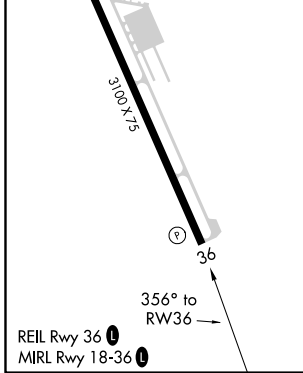

WAAS CH 81832 W36A	APP CRS 356°	Rwy Idg TDZE Apt Elev	3100 99 103
--	------------------------	-----------------------------	--

RNAV (GPS) RWY 36

MERIDEN MARKHAM MUNI (MMK)

⚠ When local altimeter setting not received, use Hartford altimeter setting and increase all MDA 60 feet. DME/DME RNP-0.3 NA.
⚠ VDP NA with Hartford altimeter setting. Procedure NA at night.

MISSED APPROACH: Climb to 800 then climbing right turn to 2500 direct WEGOT and hold.

ASOS 134.925	YANKEE APP CON 127.8 269.325	CLNC DEL 120.65	UNICOM 123.05 (CTAF) ①
------------------------	--	---------------------------	---