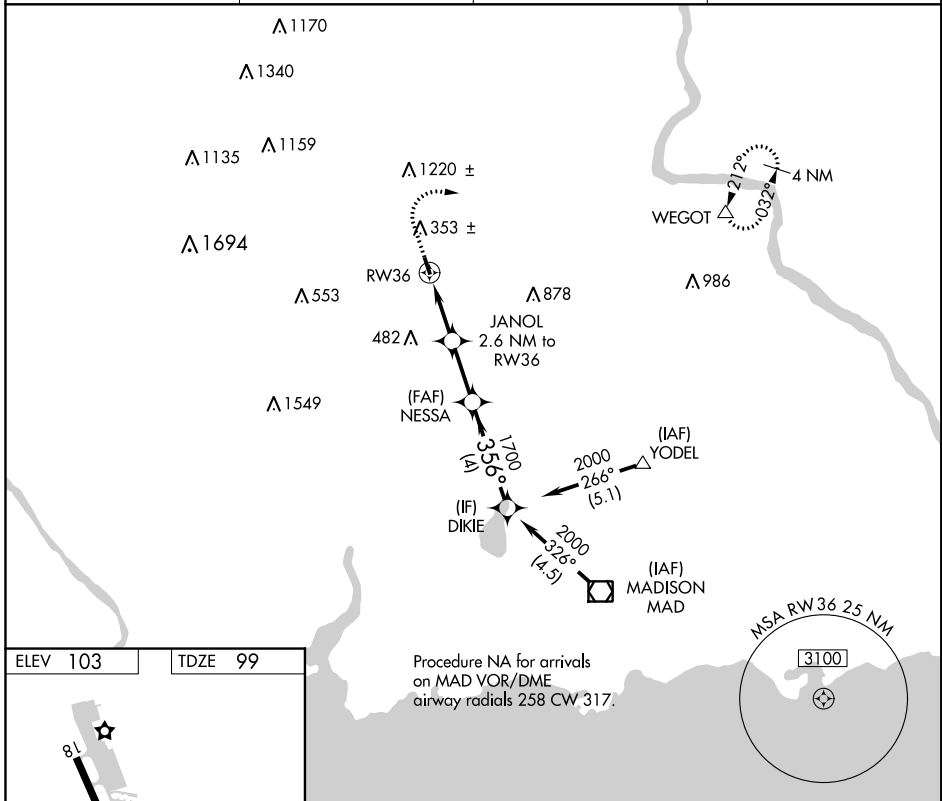

WAAS CH 81832 W36A	APP CRS 356°	Rwy Idg TDZE Apt Elev	3100 99 103
--	------------------------	-----------------------------	--

RNAV (GPS) RWY 36

MERIDEN MARKHAM MUNI (MMK)

⚠ When local altimeter setting not received, use Hartford altimeter setting and increase all MDA 60 feet. DME/DME RNP-0.3 NA.
⚠ VDP NA with Hartford altimeter setting. Procedure NA at night.

MISSED APPROACH: Climb to 800 then climbing right turn to 2500 direct WEGOT and hold.

ASOS 134.925	YANKEE APP CON 127.8 269.325	CLNC DEL 120.65	UNICOM 123.05 (CTAF) ①
------------------------	--	---------------------------	---

NE-1, 23 MAY 2019 to 20 JUN 2019

NE-1, 23 MAY 2019 to 20 JUN 2019